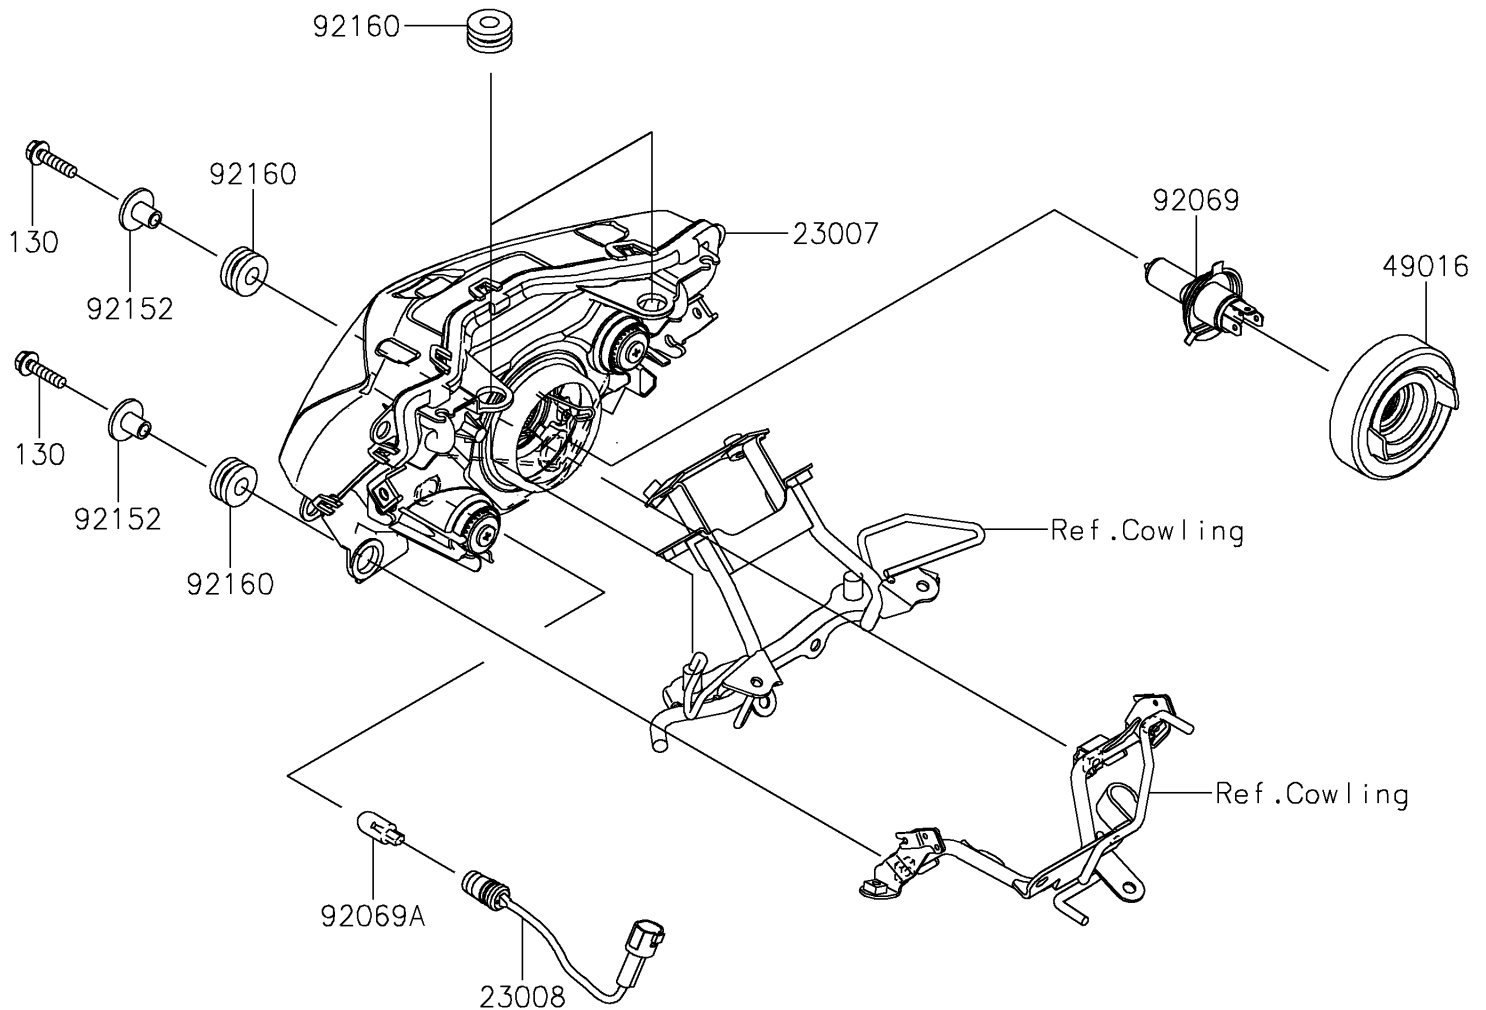

2017 Z250SL (Indonesia Only)

PARTS DIAGRAM

Headlight(s)

F2710

2017 Z250SL (Indonesia Only)

PARTS LIST

Headlight(s)

ITEM NAME	PART NUMBER	QUANTITY
-----------	-------------	----------
