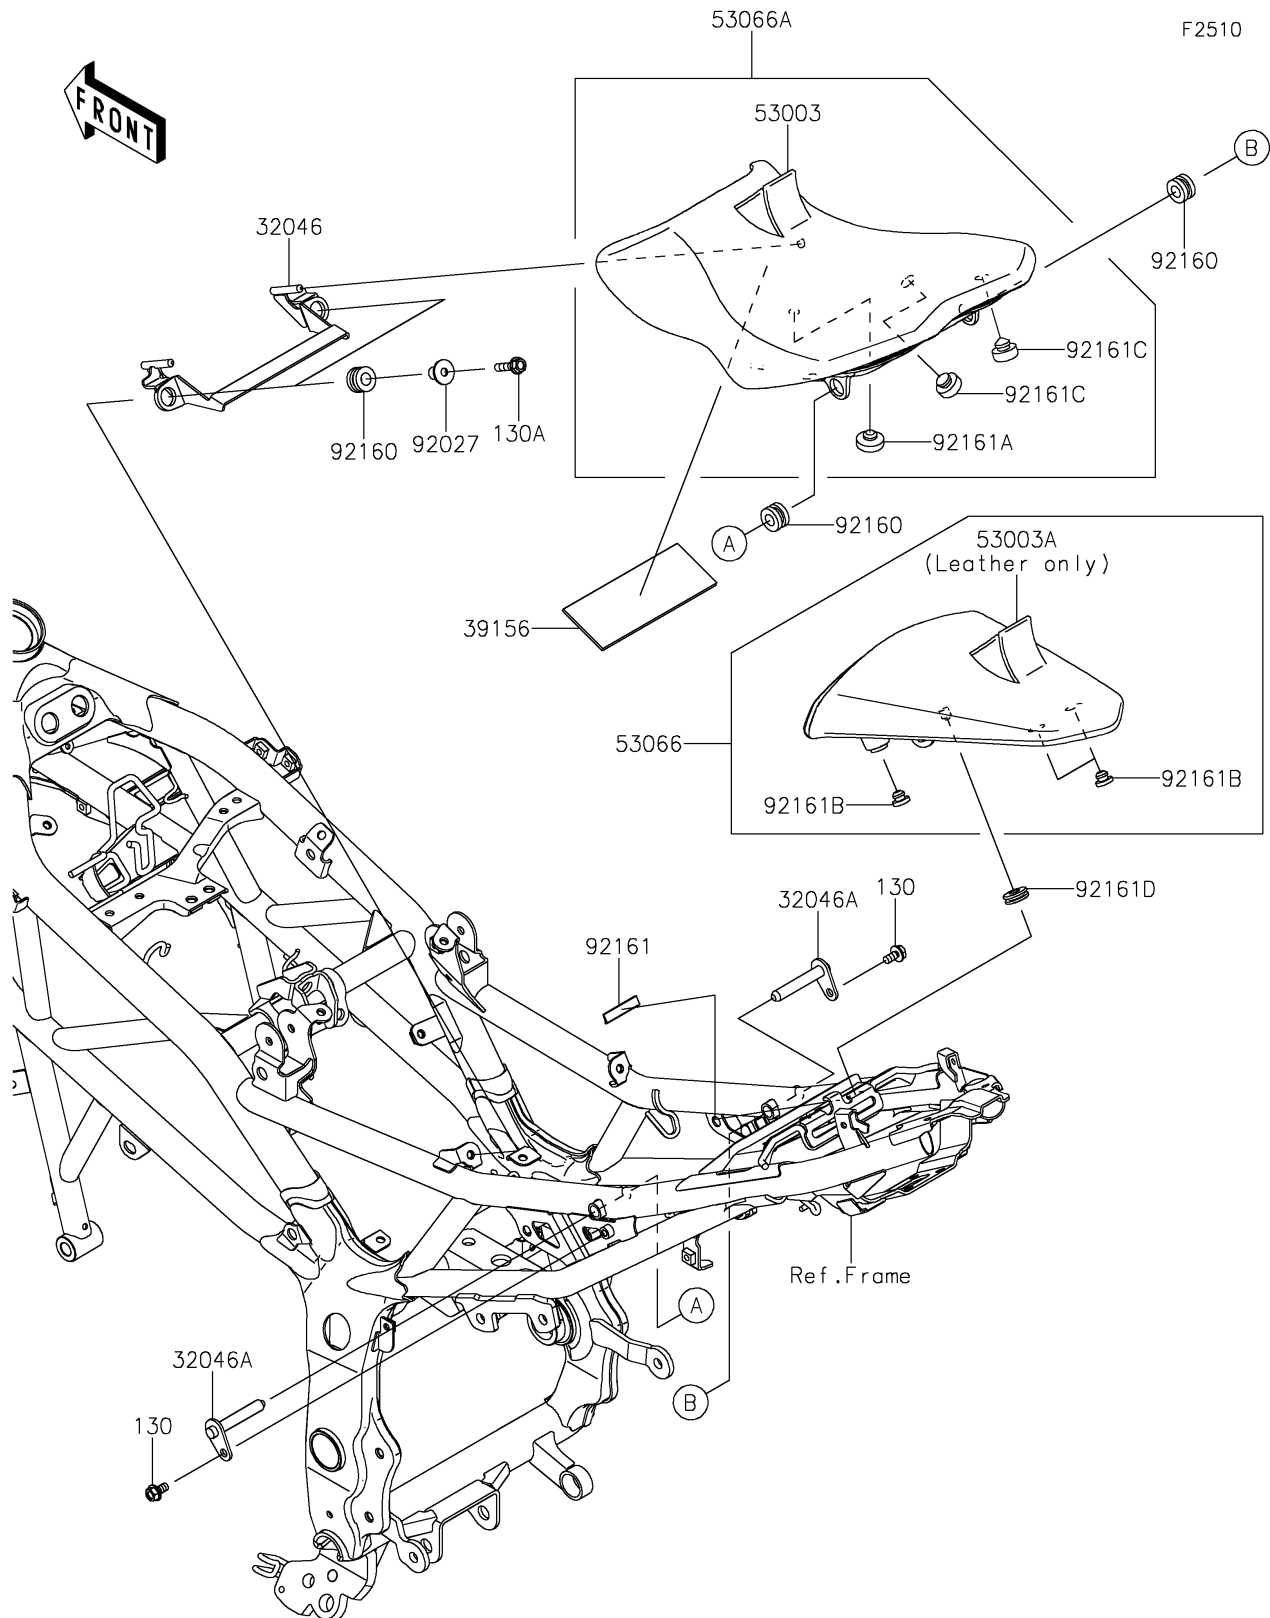

2017 Z250SL (Indonesia Only)

PARTS DIAGRAM

Seat

2017 Z250SL (Indonesia Only)

PARTS LIST

Seat

ITEM NAME	PART NUMBER	QUANTITY
BOLT-FLANGED,6X12 (Ref # 130)	130BA0612	2
BOLT-FLANGED,6X25 (Ref # 130A)	130BA0625	2
BRACKET-SEAT,FR (Ref # 32046)	32046-0353	1
BRACKET-SEAT,RR (Ref # 32046A)	32046-0354	2
PAD,48X130X3 (Ref # 39156)	39156-1926	1
LEATHER,FR SEAT,BLACK (Ref # 53003)	53003-0371-MA	1
LEATHER,RR SEAT,BLACK (Ref # 53003A)	53003-0372-MA	1
SEAT-ASSY,RR,BLK+BAND BLK (Ref # 53066)	53066-0463-12Y	1
SEAT-ASSY,FR,BLACK (Ref # 53066A)	53066-0470-MA	1
COLLAR,6.5X10X14.1 (Ref # 92027)	92027-1183	2
DAMPER,10X20X12 (Ref # 92160)	92160-1167	4
DAMPER,COVER UPP (Ref # 92161)	92161-0654	1
DAMPER (Ref # 92161A)	92161-0915	1
DAMPER (Ref # 92161B)	92161-1084	3
DAMPER,10X20X8 (Ref # 92161C)	92161-1609	4
DAMPER,9X20X7 (Ref # 92161D)	92161-1644	1