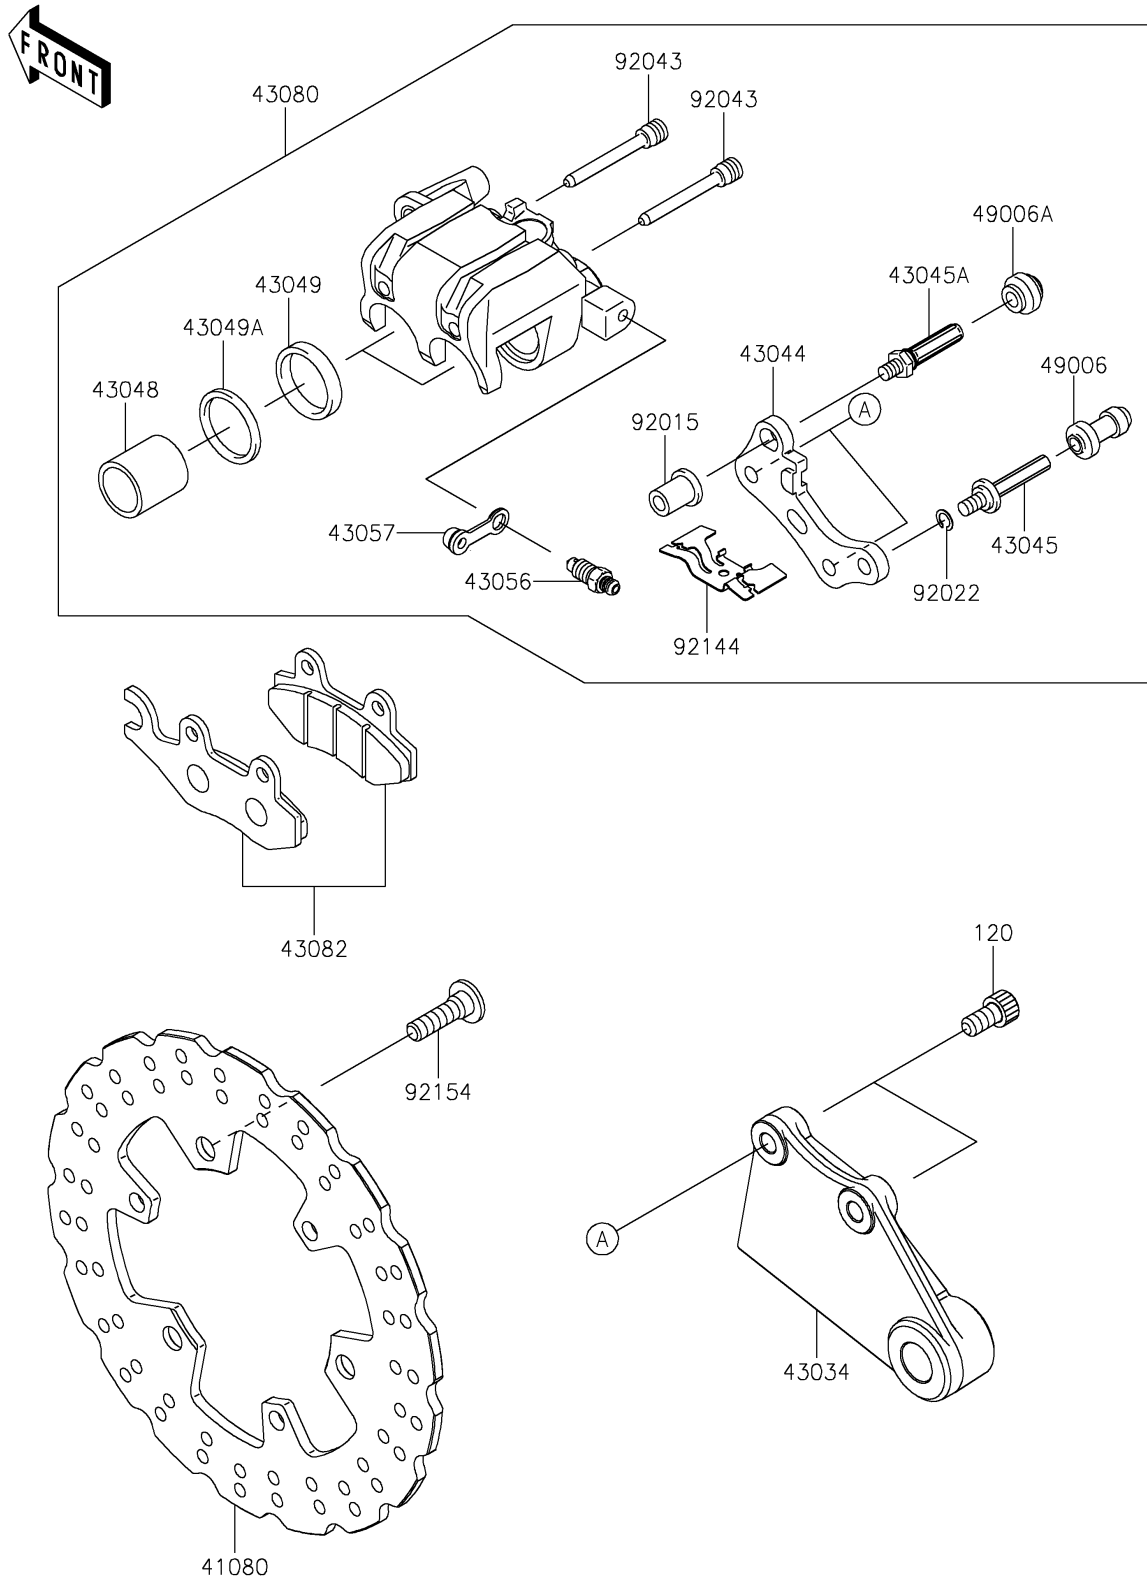

2017 Z250SL (Indonesia Only)

PARTS DIAGRAM

Rear Brake

F2294

2017 Z250SL (Indonesia Only)

PARTS LIST

Rear Brake

ITEM NAME	PART NUMBER	QUANTITY
-----------	-------------	----------
