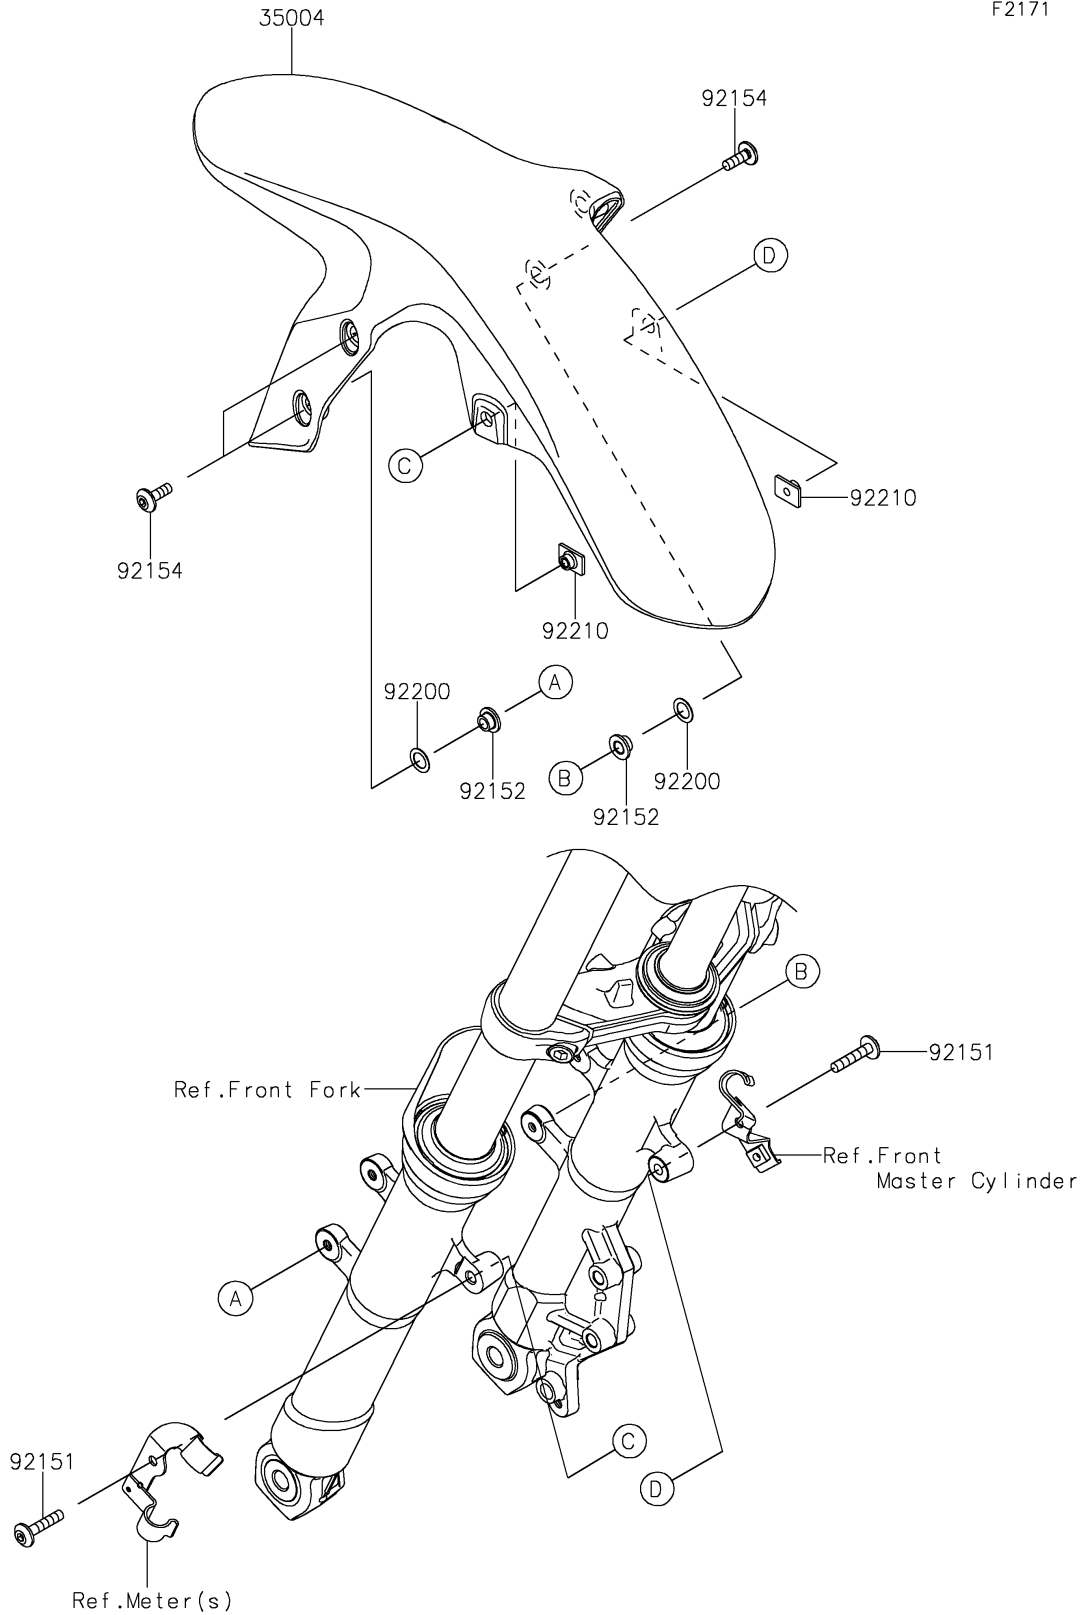

2017 Z250SL (Indonesia Only)

PARTS DIAGRAM

Front Fender(s)

F2171

2017 Z250SL (Indonesia Only)

PARTS LIST

Front Fender(s)

ITEM NAME	PART NUMBER	QUANTITY
FENDER-FRONT,EBONY (Ref # 35004)	35004-0331-H8	1
BOLT,SOCKET,6X30 (Ref # 92151)	92151-1605	2
COLLAR,6.8X10(16)X6.6 (Ref # 92152)	92152-0842	4
BOLT,SOCKET,6X18 (Ref # 92154)	92154-1291	4
WASHER,10.4X15.9X0.5 (Ref # 92200)	92200-0157	4
NUT,PLATE,6MM (Ref # 92210)	92210-1352	2