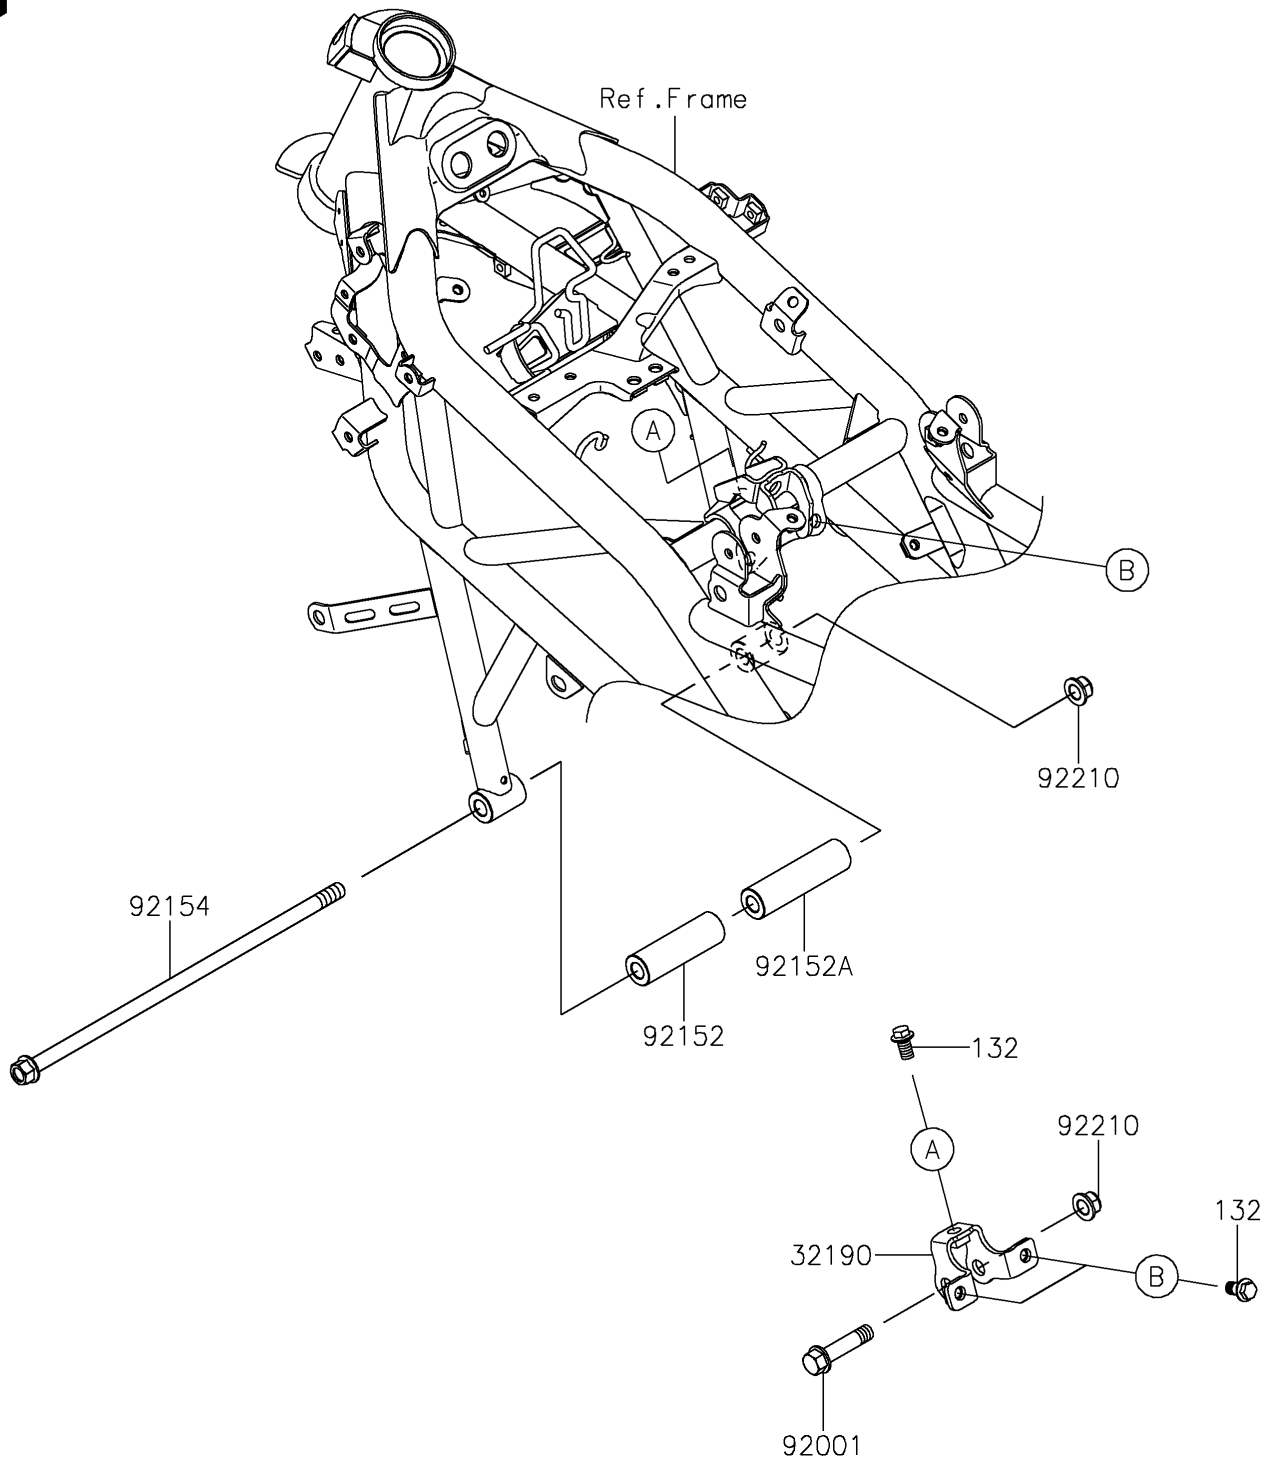

2017 Z250SL (Indonesia Only)

PARTS DIAGRAM

Engine Mount

F2122

2017 Z250SL (Indonesia Only)

PARTS LIST

Engine Mount

ITEM NAME	PART NUMBER	QUANTITY
BOLT-FLANGED-SMALL,8X14 (Ref # 132)	132BA0814	3
BRACKET-ENGINE (Ref # 32190)	32190-0654	1
BOLT,FLANGED,10X44 (Ref # 92001)	92001-1499	1
COLLAR,11X22X70.9 (Ref # 92152)	92152-1769	1
COLLAR,11X22X81.1 (Ref # 92152A)	92152-1770	1
BOLT,FLANGED,10X290 (Ref # 92154)	92154-1290	1
NUT,LOCK,FLANGED,10MM (Ref # 92210)	92210-1080	2