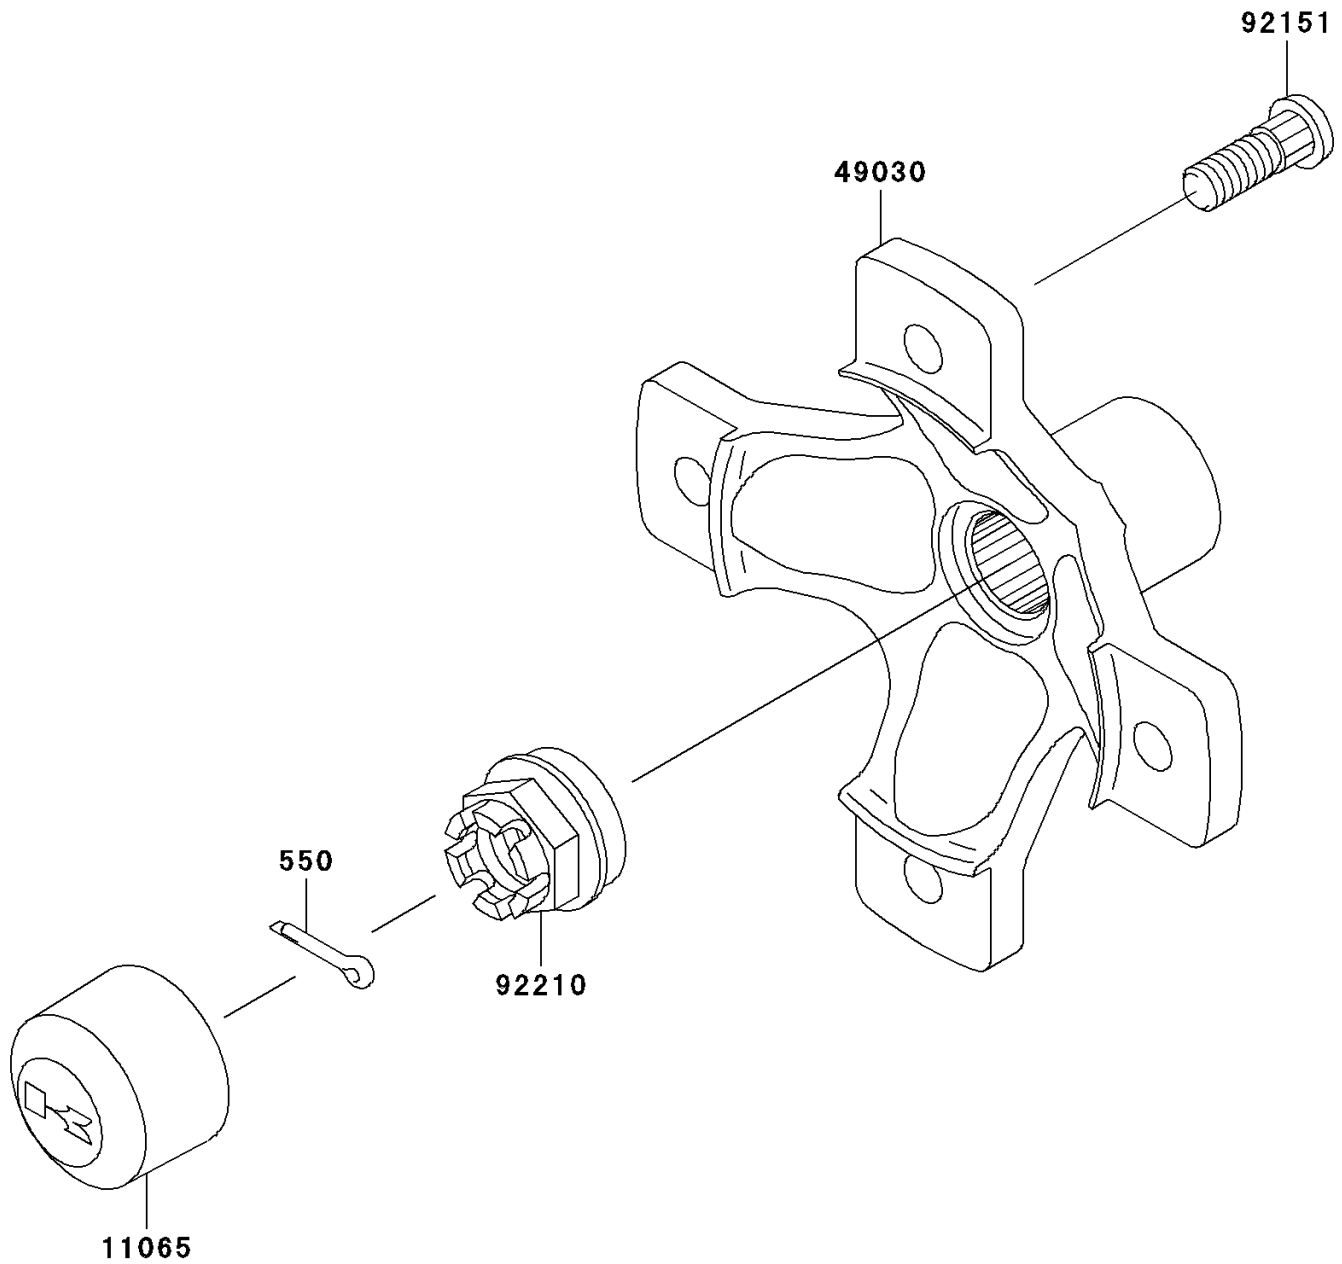

2002 Prairie 650 4X4

PARTS DIAGRAM

Rear Hub

F2240

2002 Prairie 650 4X4

PARTS LIST

Rear Hub

ITEM NAME	PART NUMBER	QUANTITY
PIN-COTTER,4.0X25 (Ref # 550)	550D4025	2
CAP,WHEEL (Ref # 11065)	11065-1153	2
HUB,RR (Ref # 49030)	49030-1137	2
BOLT,10X29.5 (Ref # 92151)	92151-1392	8
NUT,CASTLE,20MM (Ref # 92210)	92210-1335	2