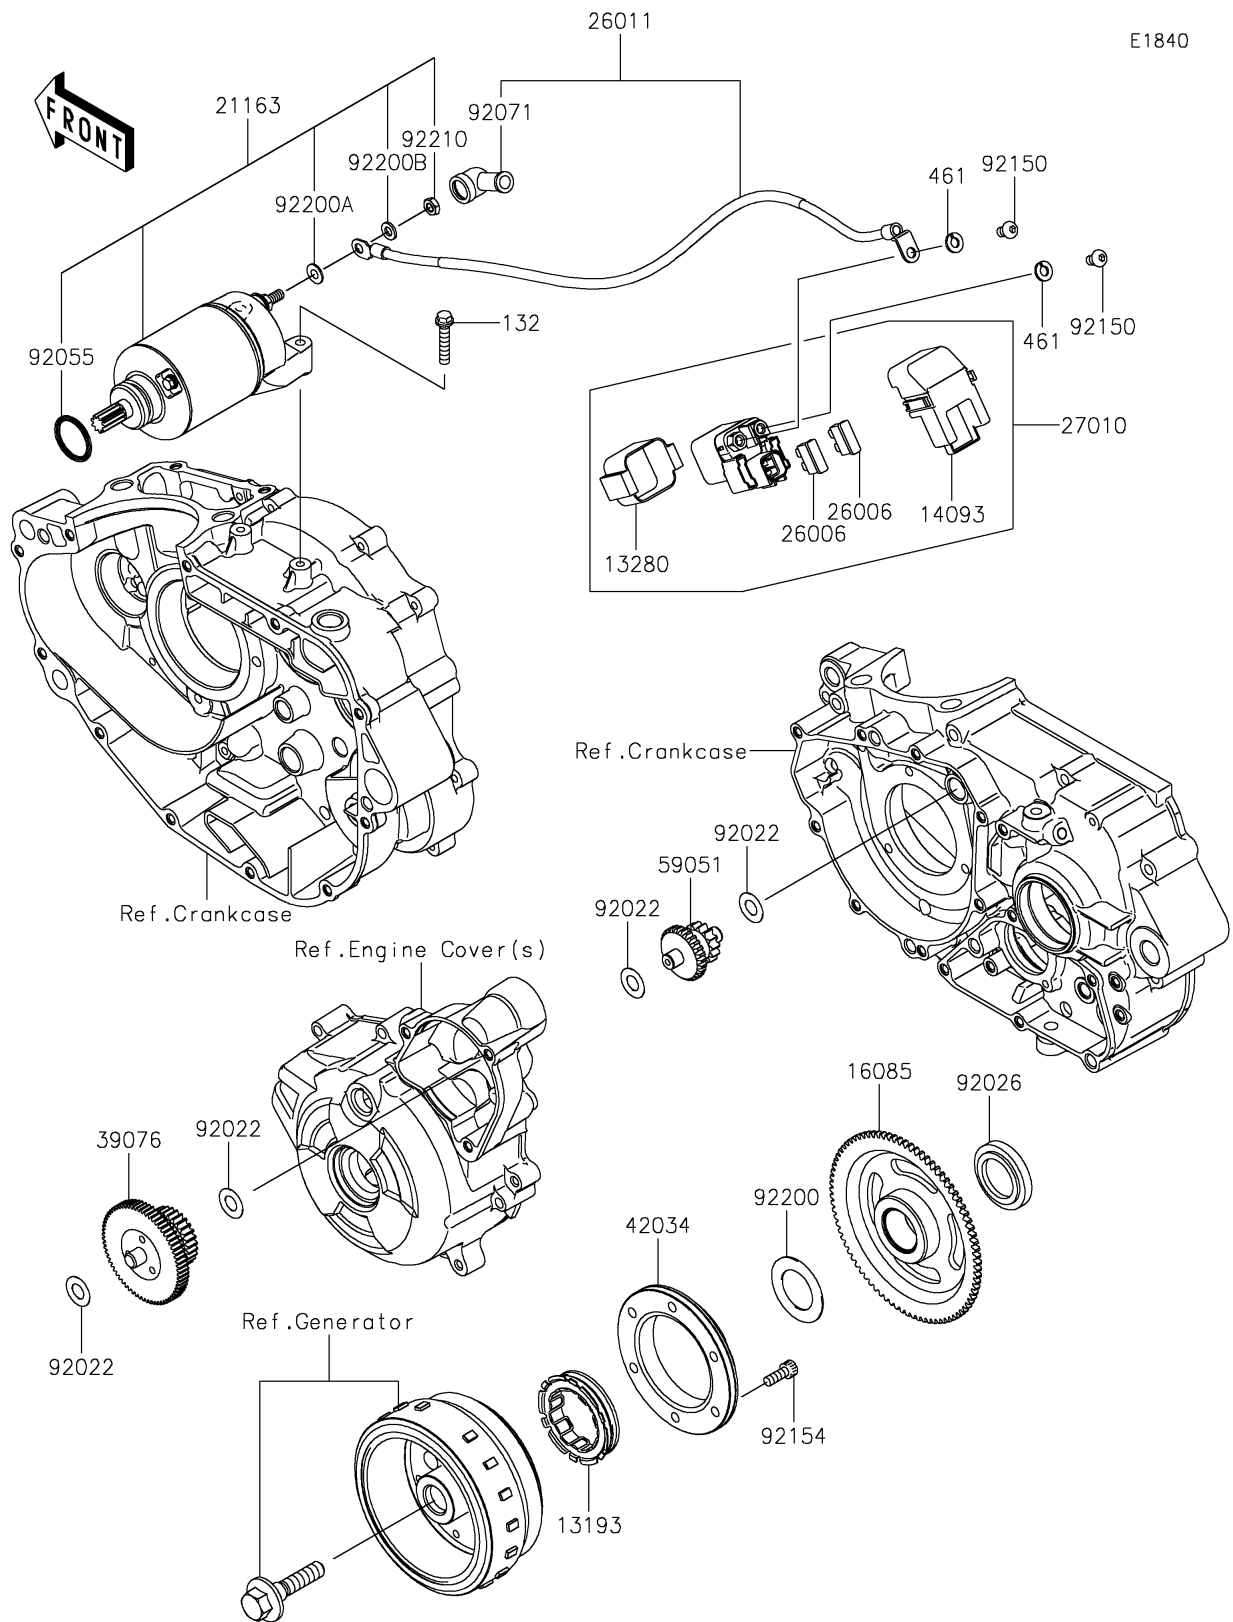

2017 Z250SL (Indonesia Only)

PARTS DIAGRAM

Starter Motor

2017 Z250SL (Indonesia Only)

PARTS LIST

Starter Motor

ITEM NAME	PART NUMBER	QUANTITY
-----------	-------------	----------
