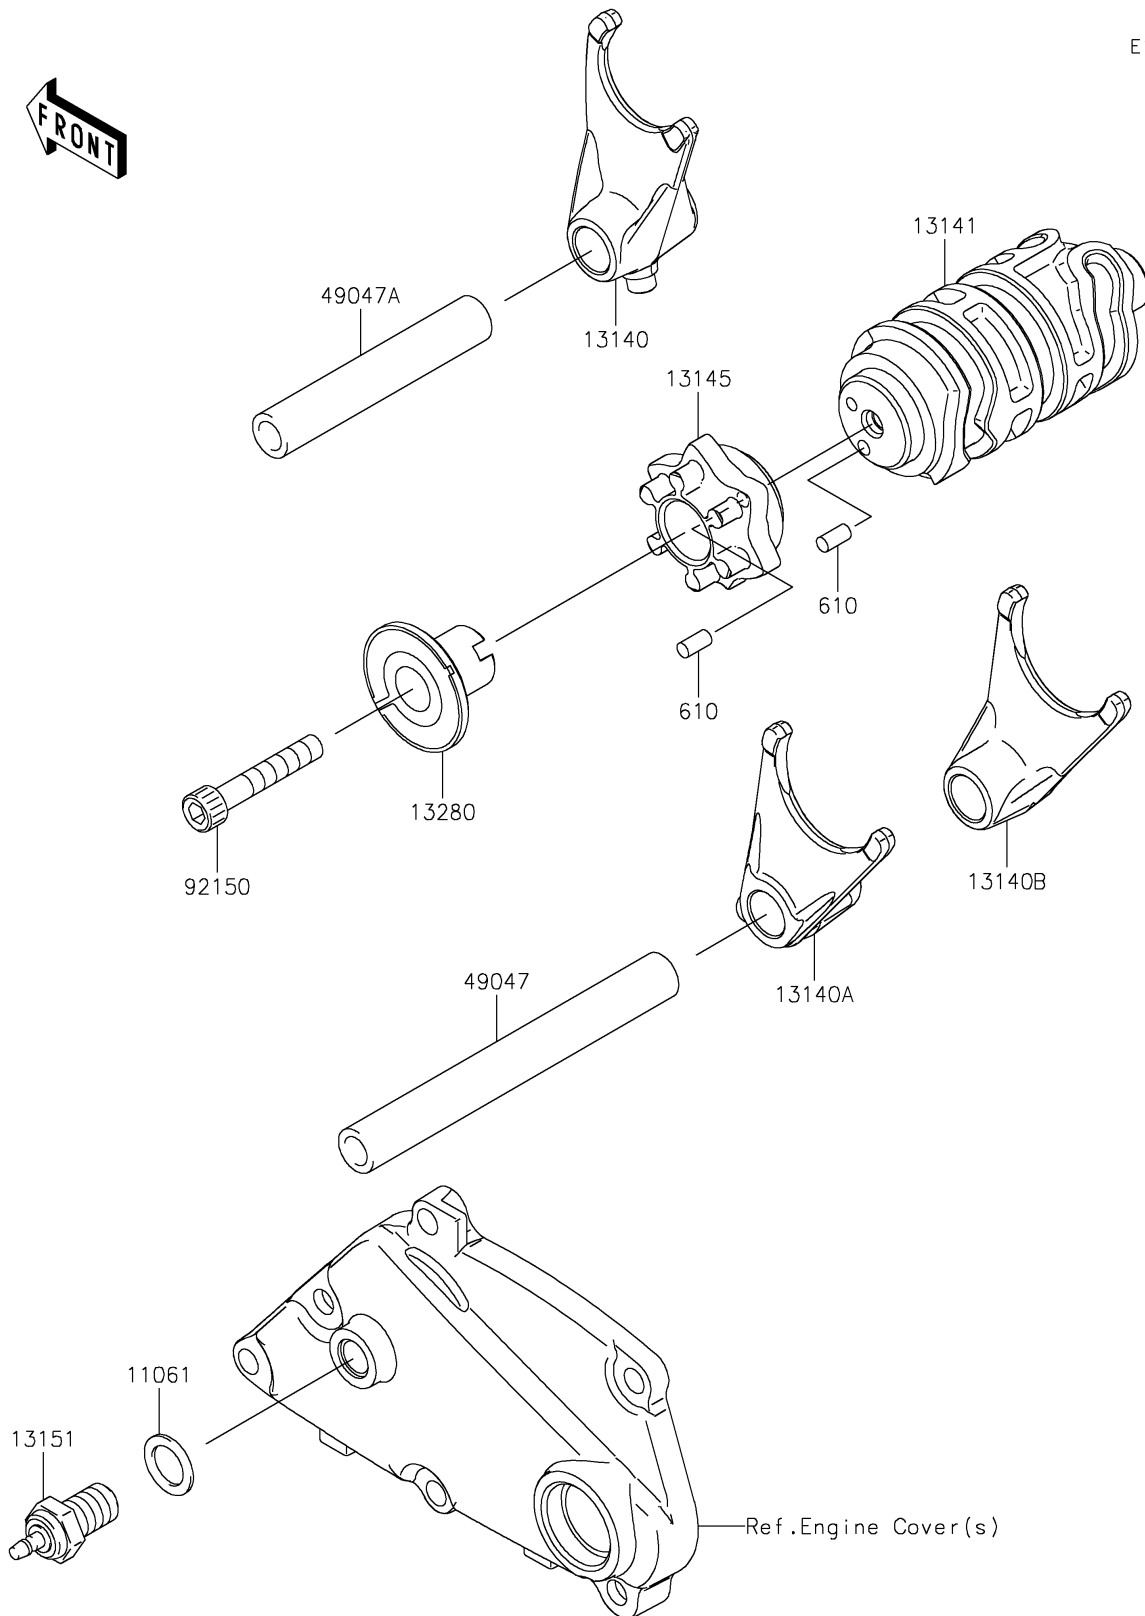

2017 Z250SL (Indonesia Only)

PARTS DIAGRAM

Gear Change Drum/Shift Fork(s)

E1362

2017 Z250SL (Indonesia Only)

PARTS LIST

Gear Change Drum/Shift Fork(s)

ITEM NAME	PART NUMBER	QUANTITY
-----------	-------------	----------
