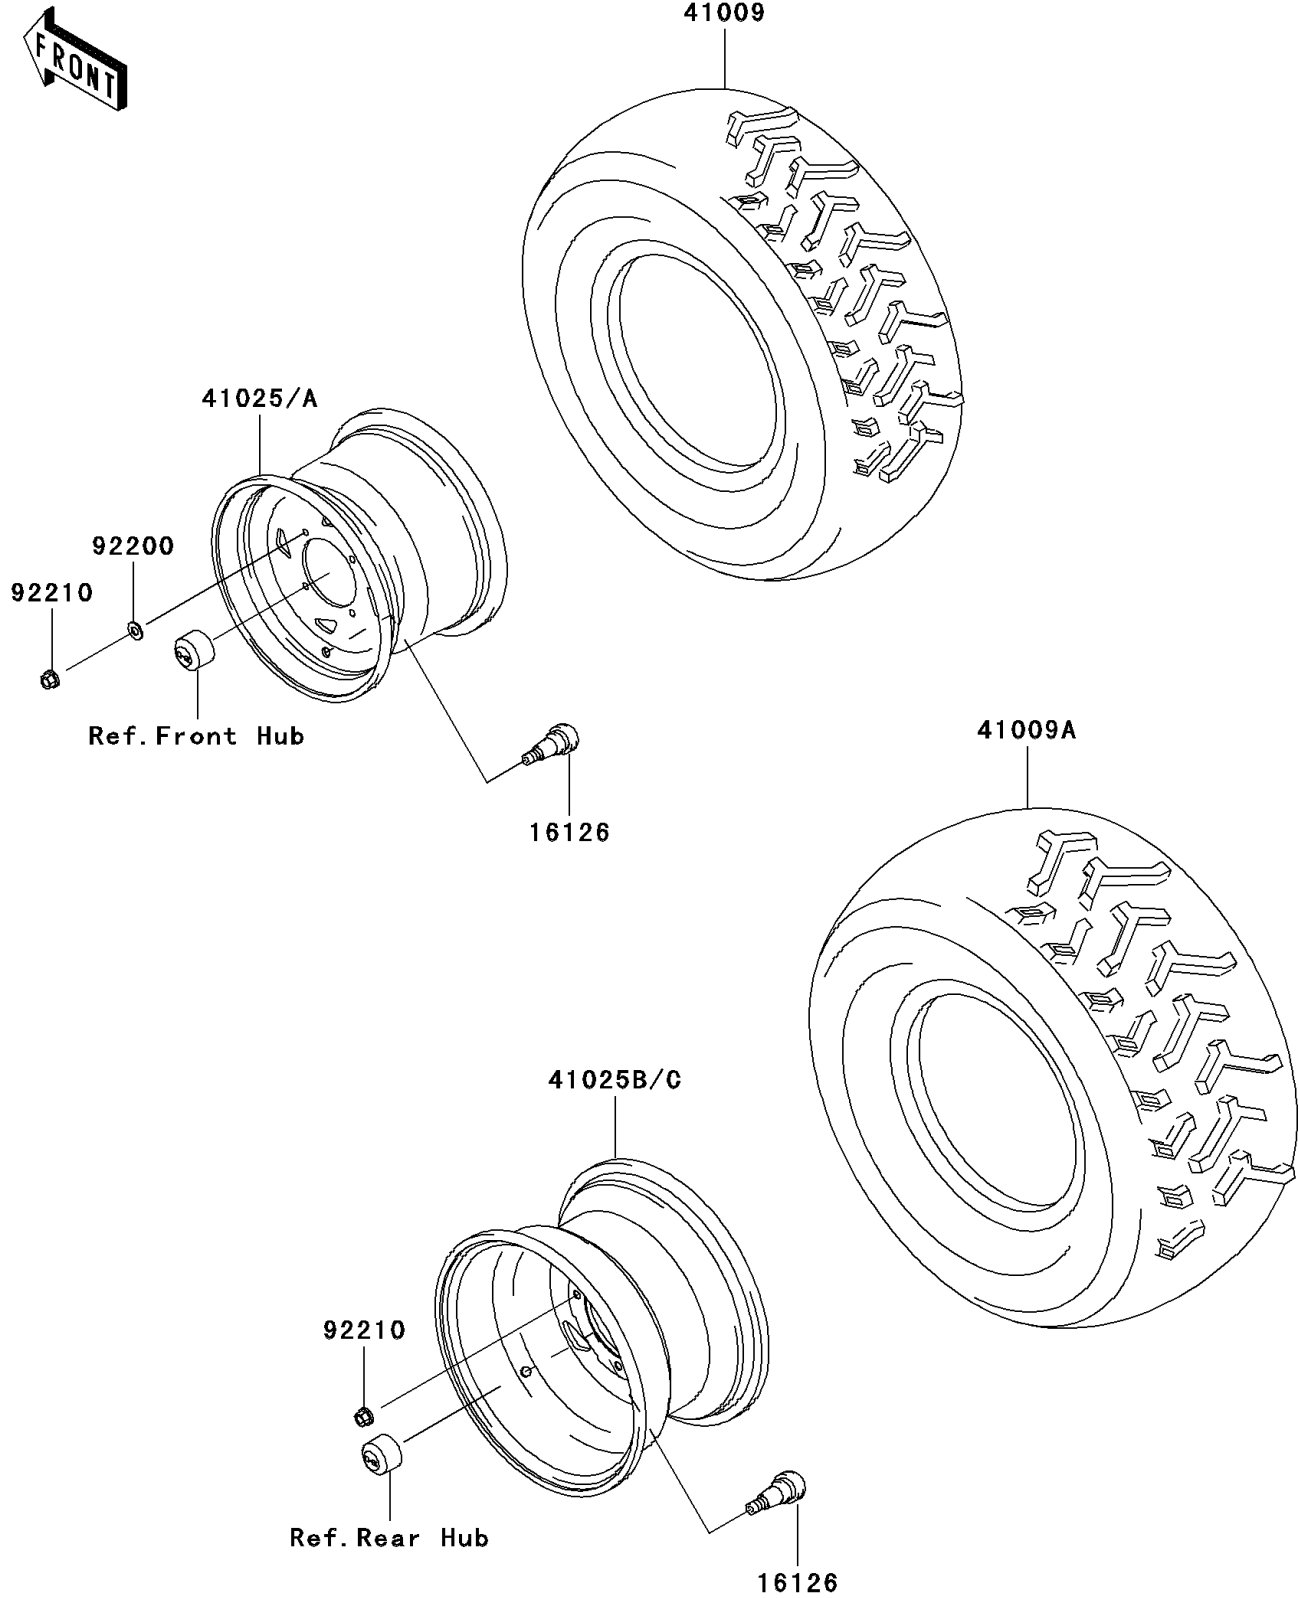

2002 Prairie 650 4X4

PARTS DIAGRAM

Wheels/Tires

F2210

2002 Prairie 650 4X4

PARTS LIST

Wheels/Tires

ITEM NAME

PART NUMBER

QUANTITY
