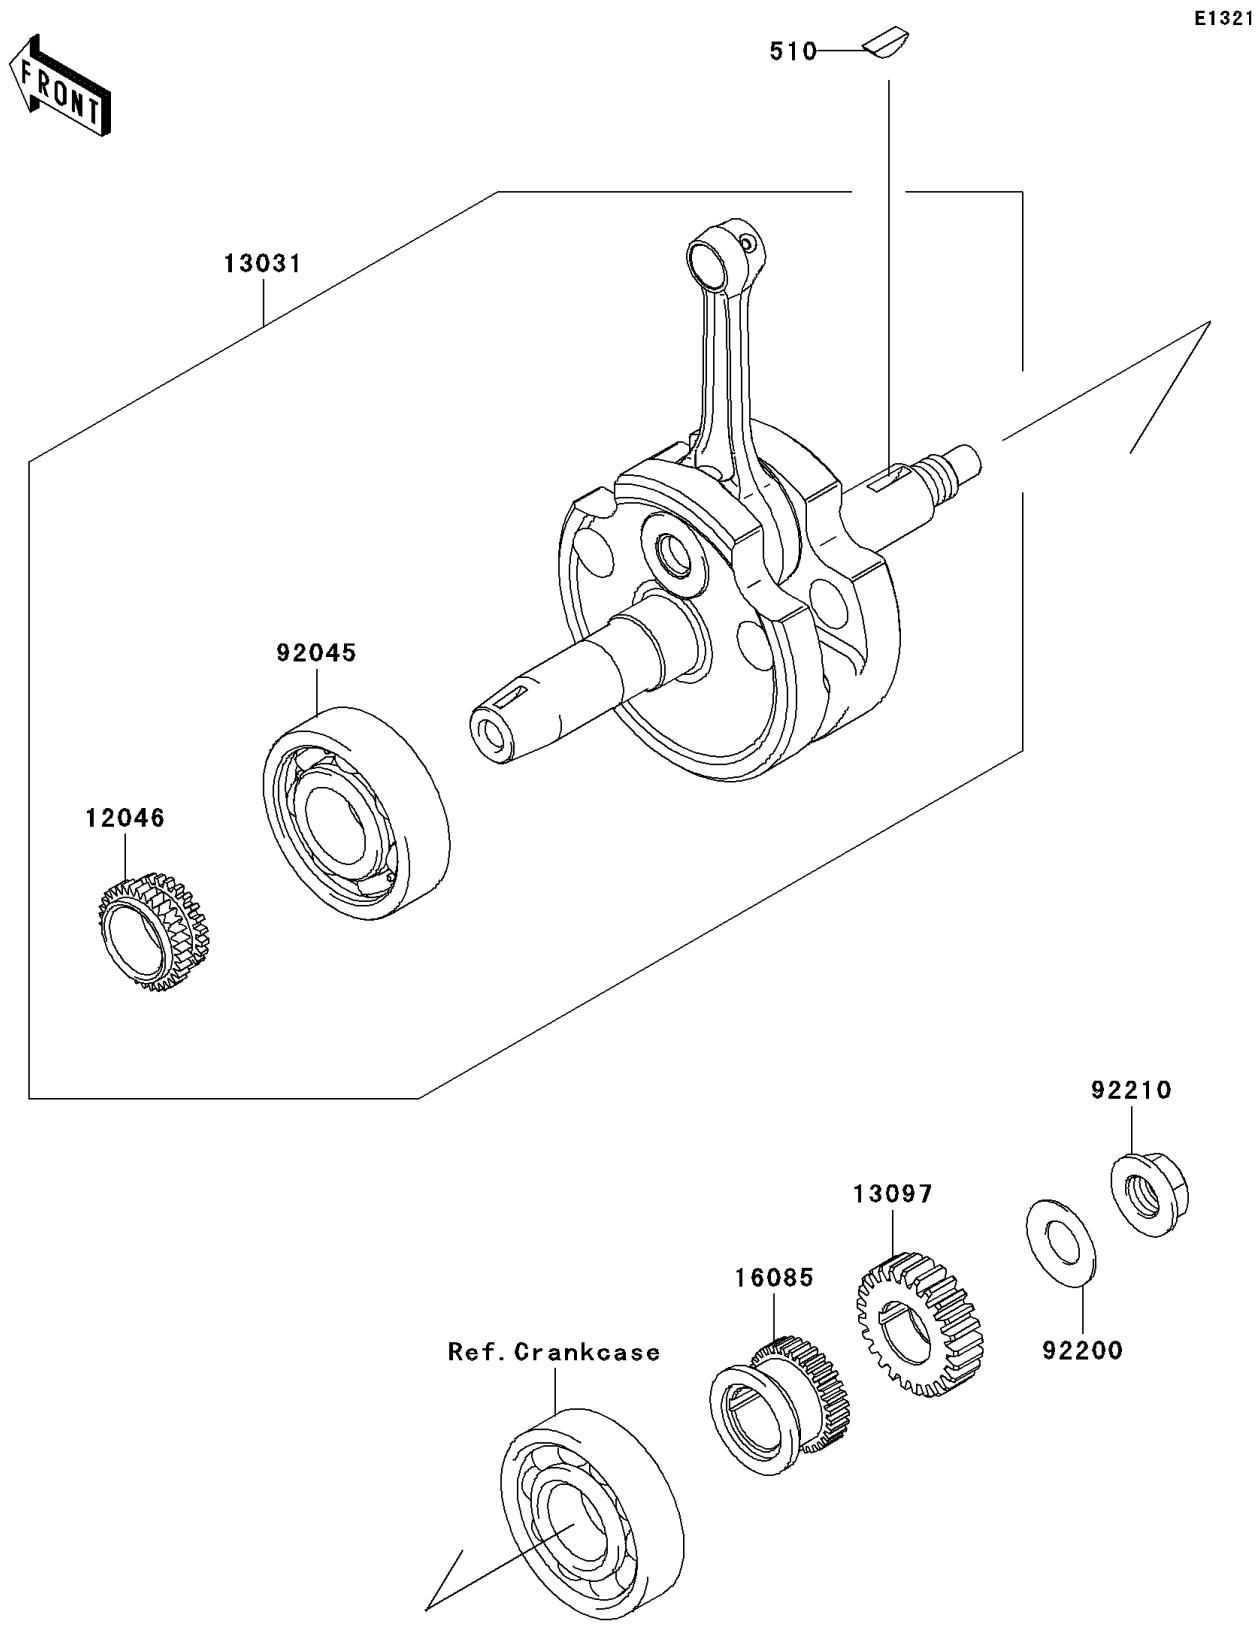

2011 KLX[®]140

PARTS DIAGRAM

Crankshaft

2011 KLX[®]140

PARTS LIST

Crankshaft

Kawasaki

Let the Good Times Roll[®]

ITEM NAME

PART NUMBER

QUANTITY
