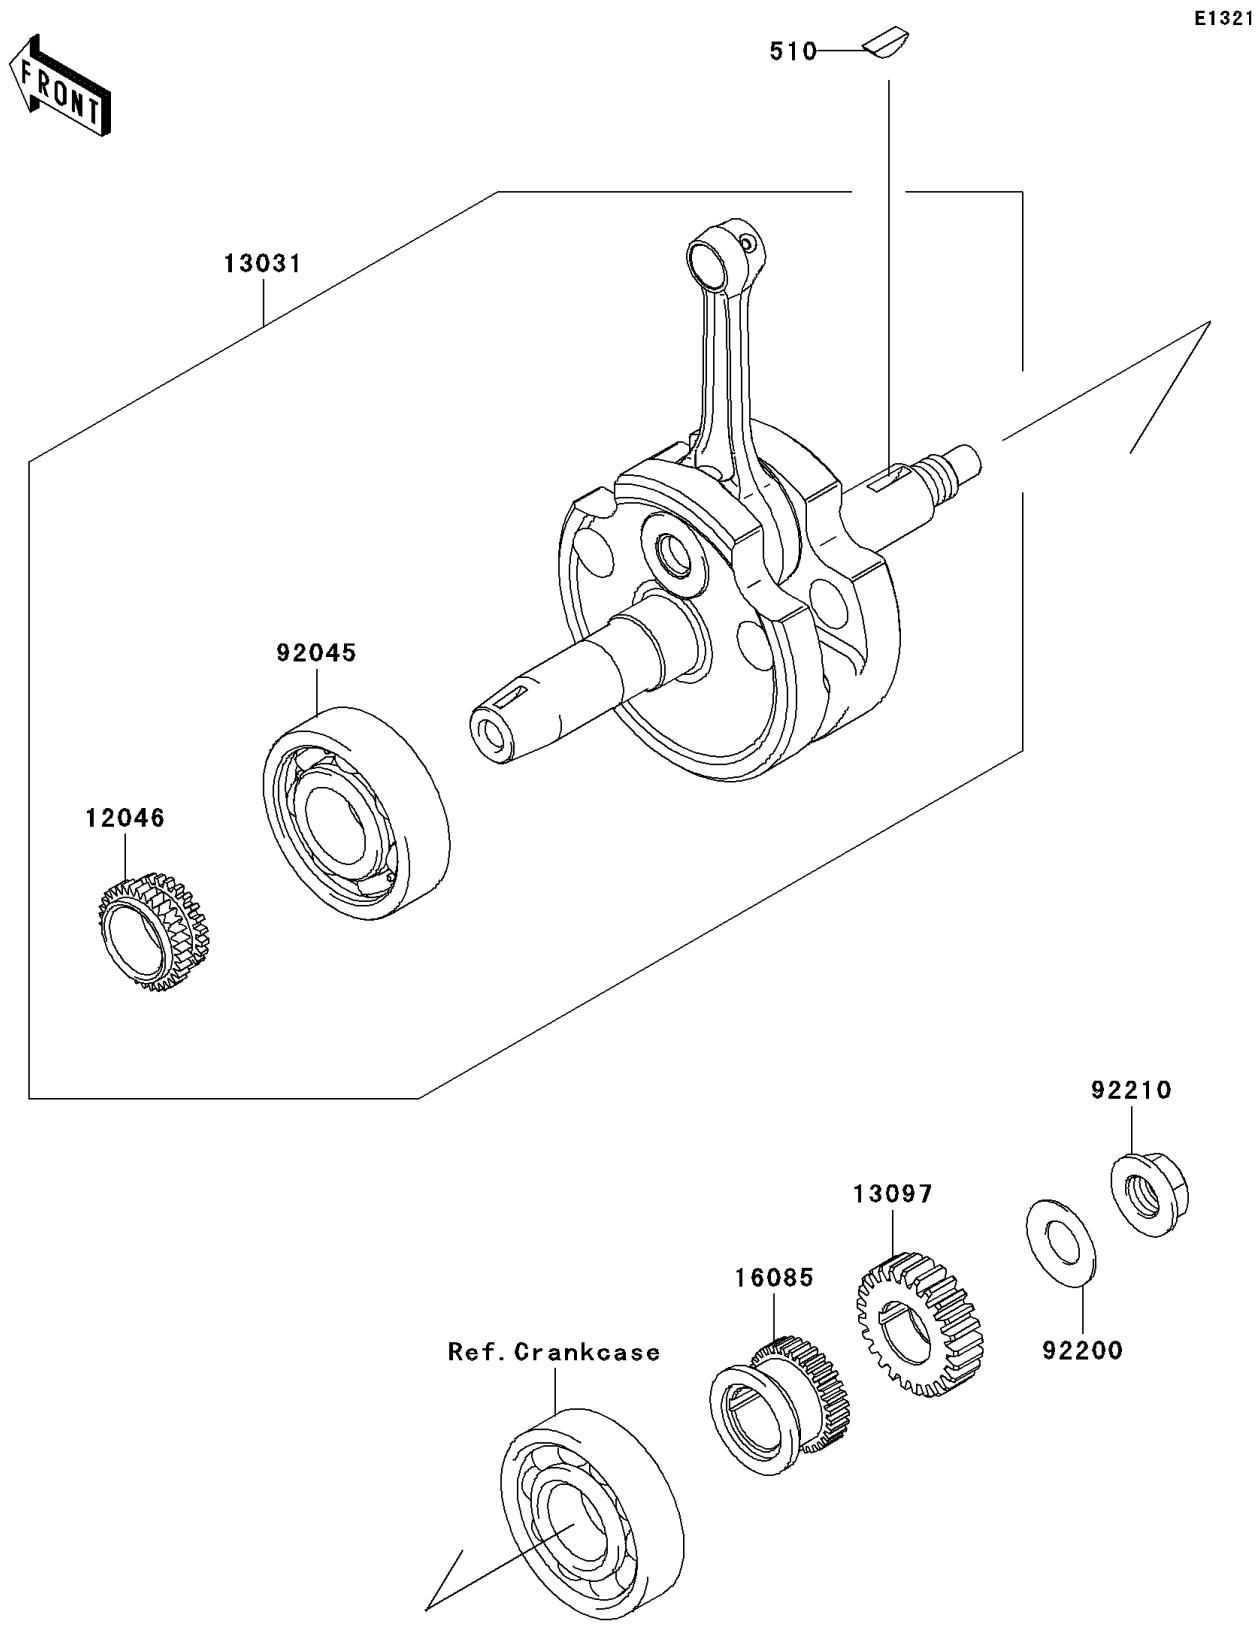

2008 KLX[®]140

PARTS DIAGRAM

Crankshaft

2008 KLX[®]140

PARTS LIST

Crankshaft

Kawasaki

Let the Good Times Roll[®]

ITEM NAME

PART NUMBER

QUANTITY
