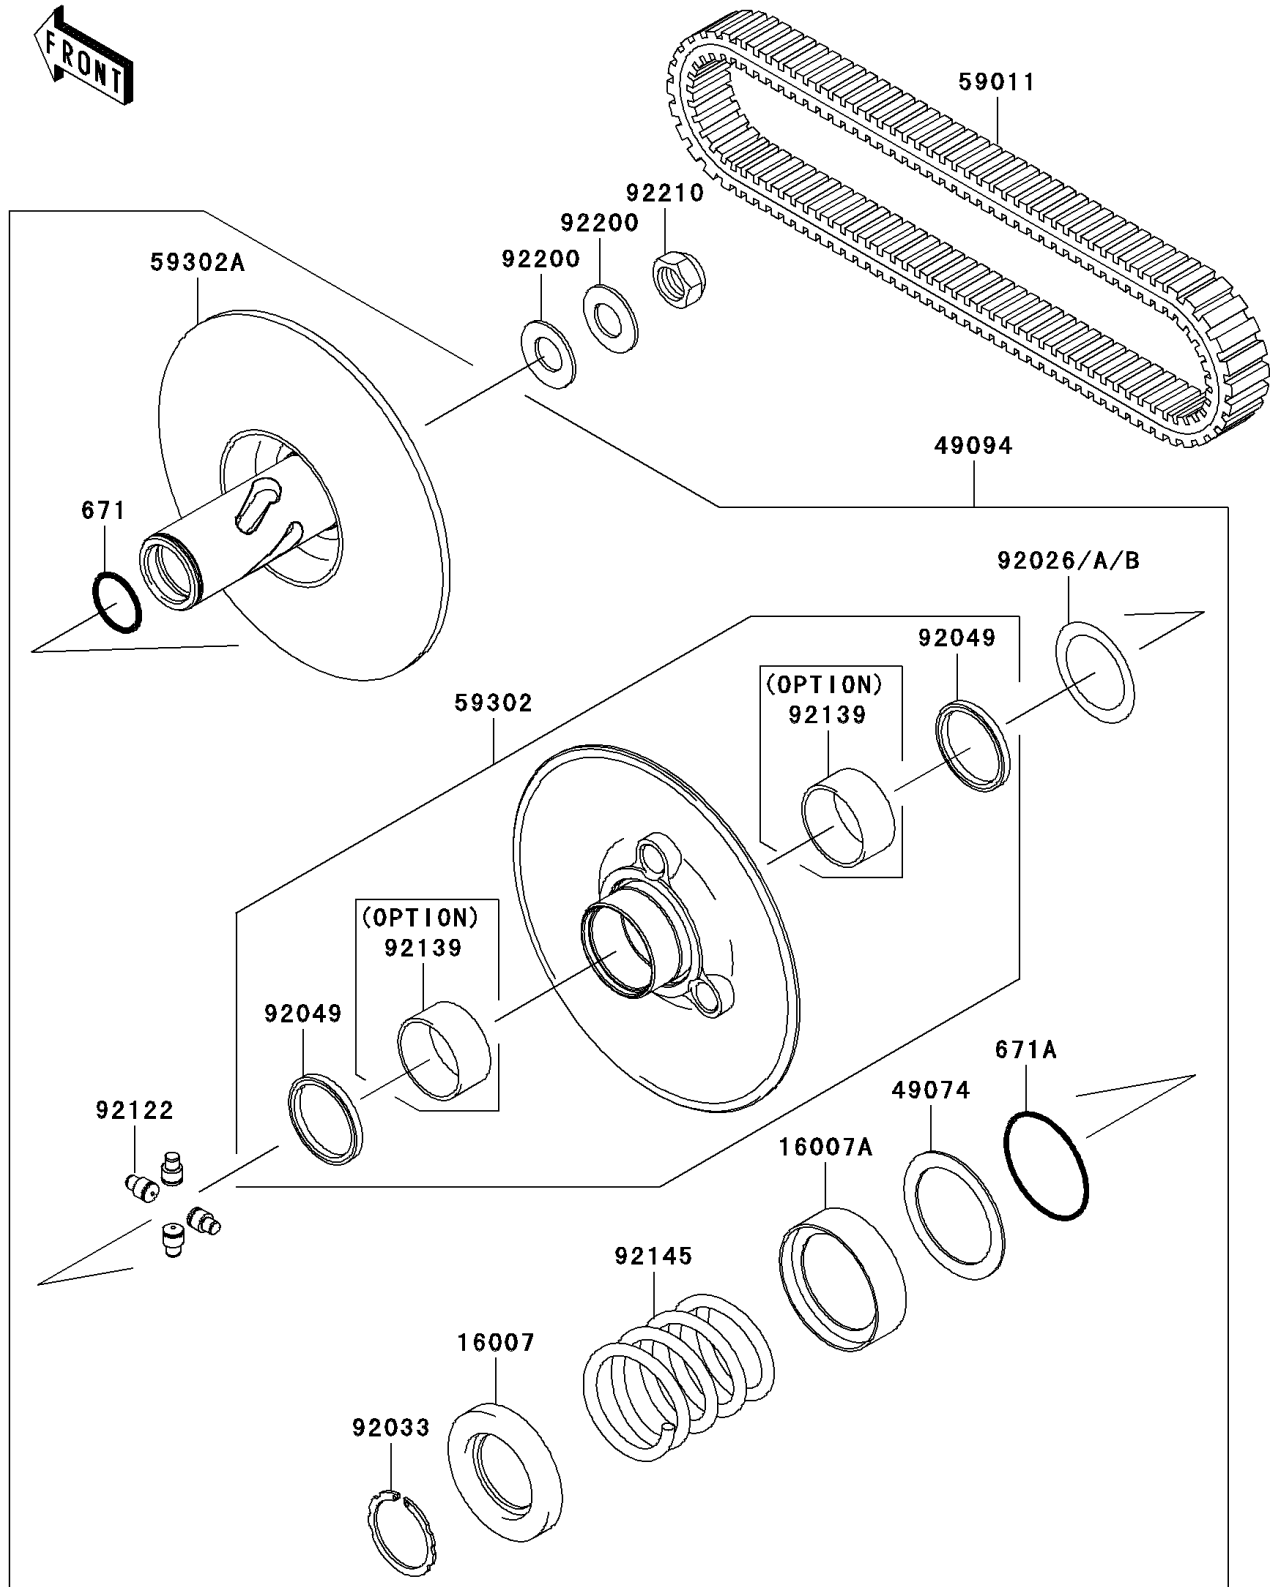

2002 Prairie 650 4X4

PARTS DIAGRAM

Driven Converter

E1392

2002 Prairie 650 4X4

PARTS LIST

Driven Converter

ITEM NAME

PART NUMBER

QUANTITY
