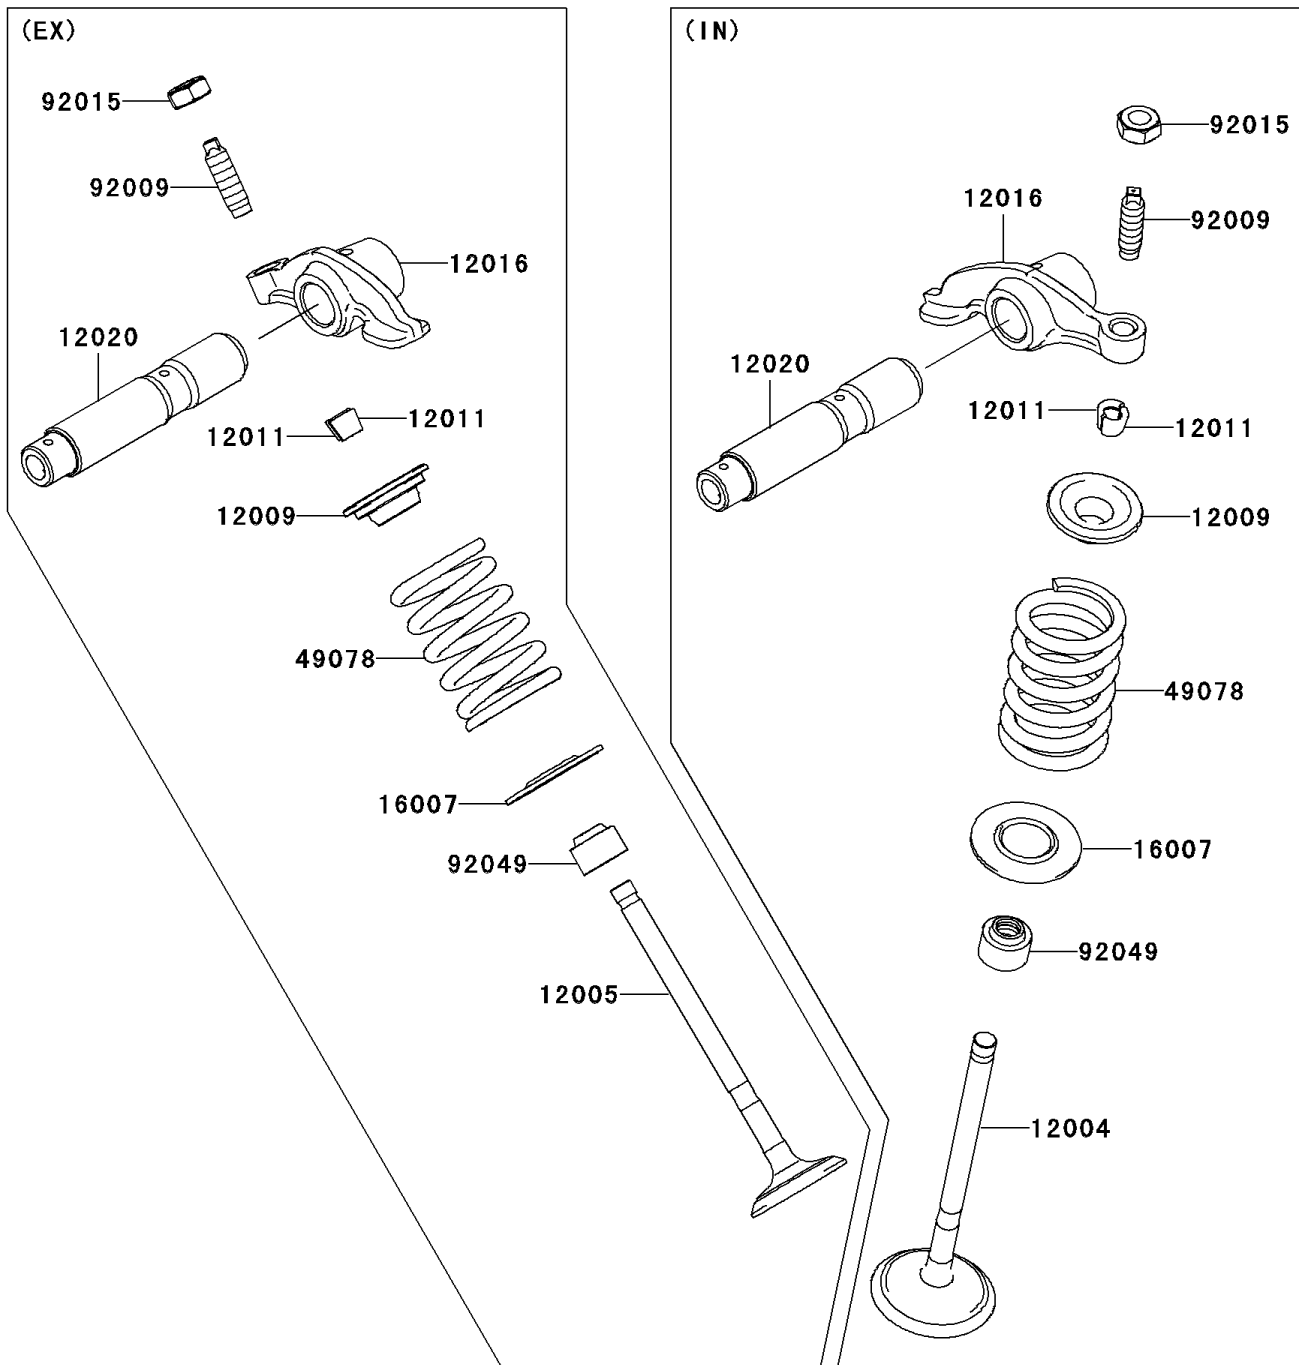

2011 KLX[®]140

PARTS DIAGRAM

Valve(s)

E1210

2011 KLX[®]140

PARTS LIST

Valve(s)

ITEM NAME

PART NUMBER

QUANTITY
