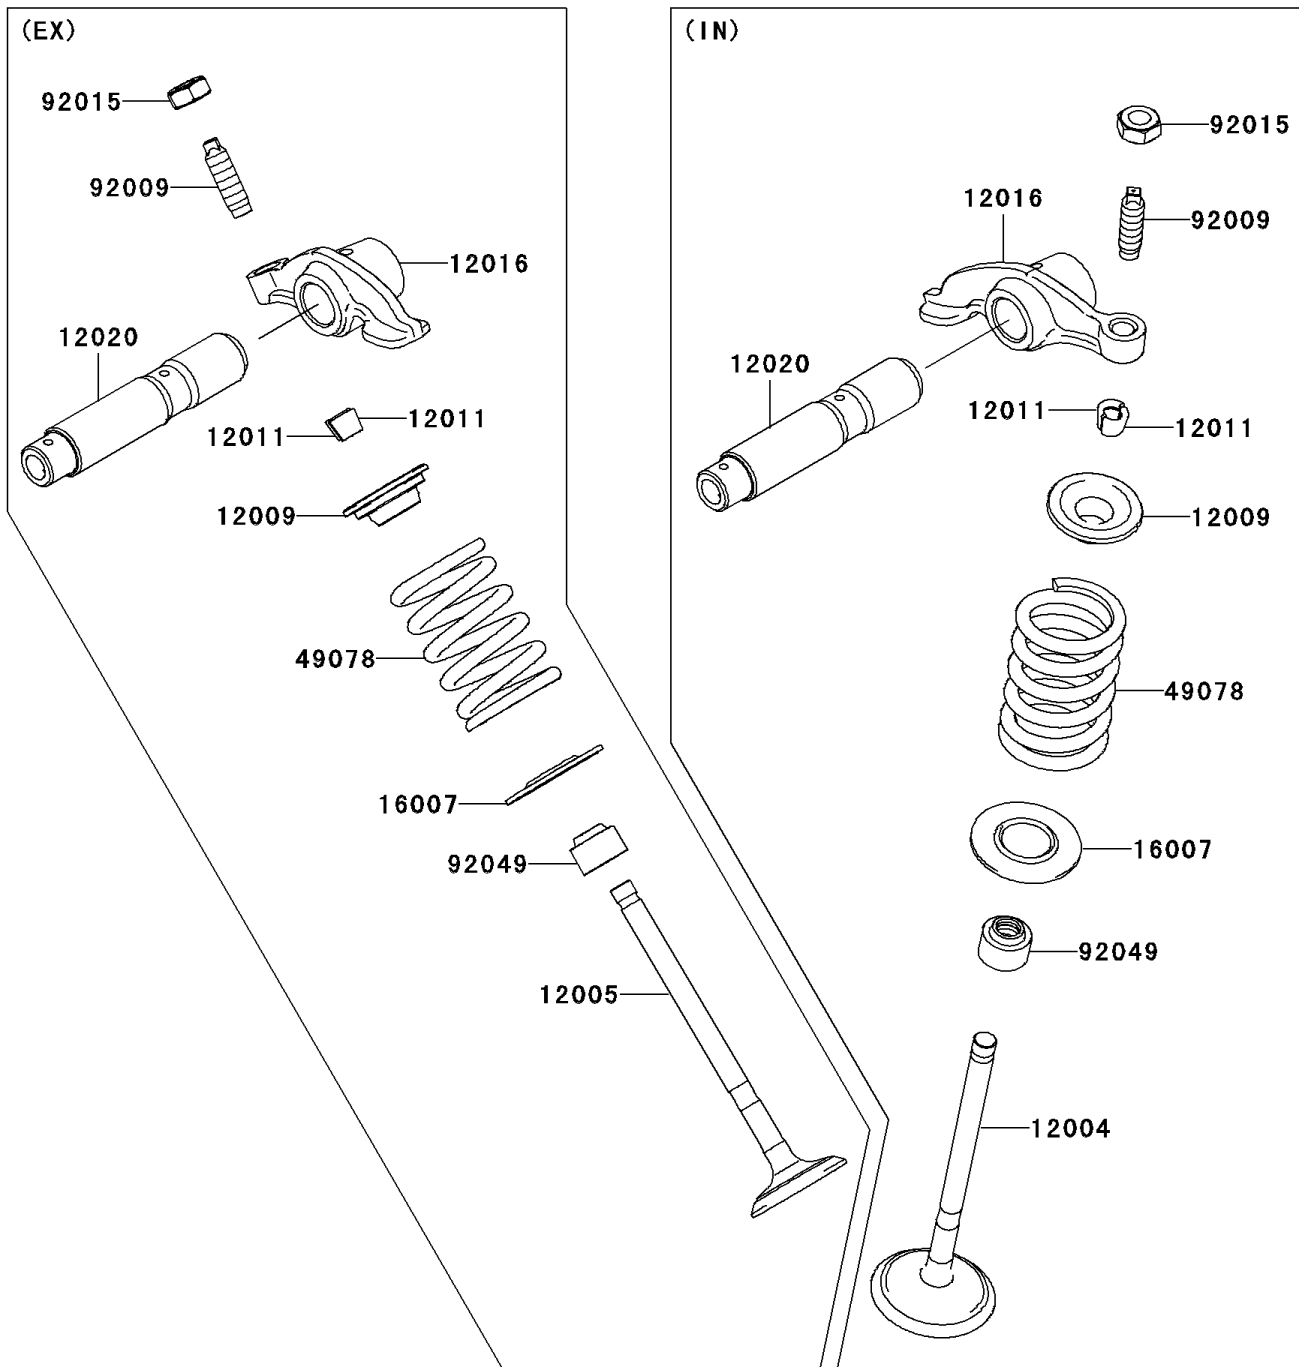

2010 KLX140 (CANADA ONLY)

PARTS DIAGRAM

Valve(s)

E1210

2010 KLX140 (CANADA ONLY)

PARTS LIST

Valve(s)

ITEM NAME

PART NUMBER

QUANTITY
