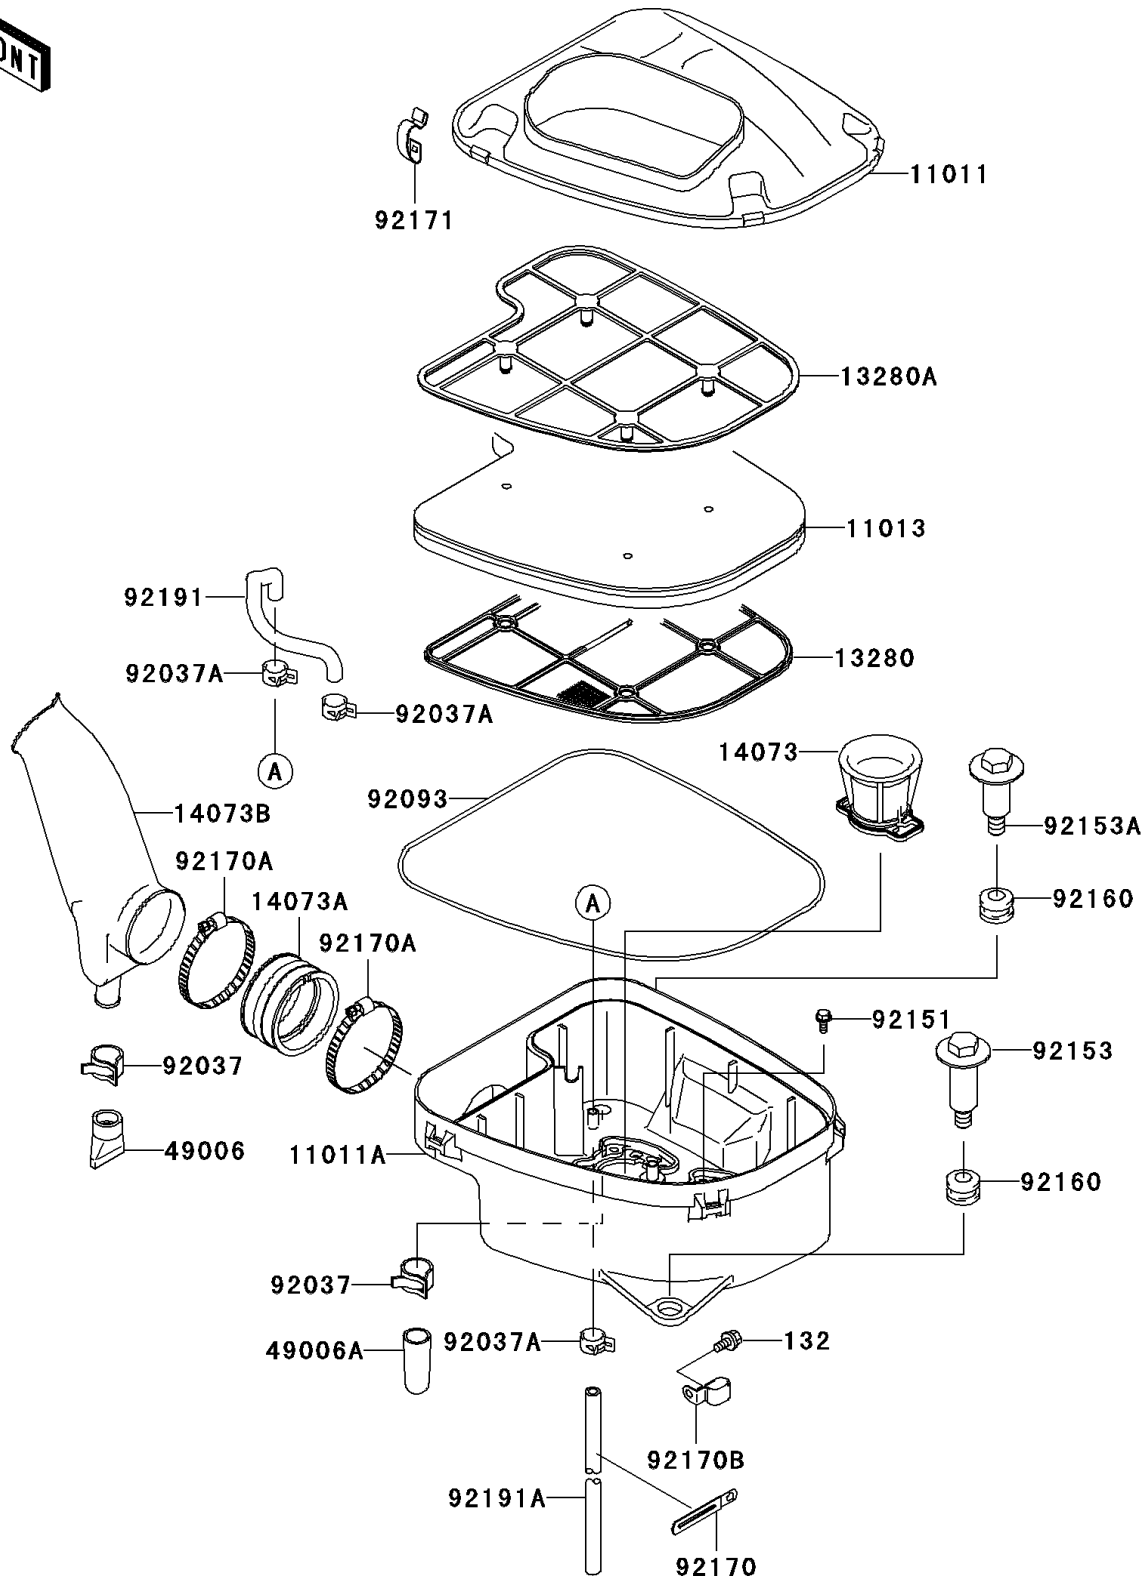

2002 Prairie 650 4X4

PARTS DIAGRAM

Air Cleaner

E1130

2002 Prairie 650 4X4

PARTS LIST

Air Cleaner

ITEM NAME

PART NUMBER

QUANTITY
