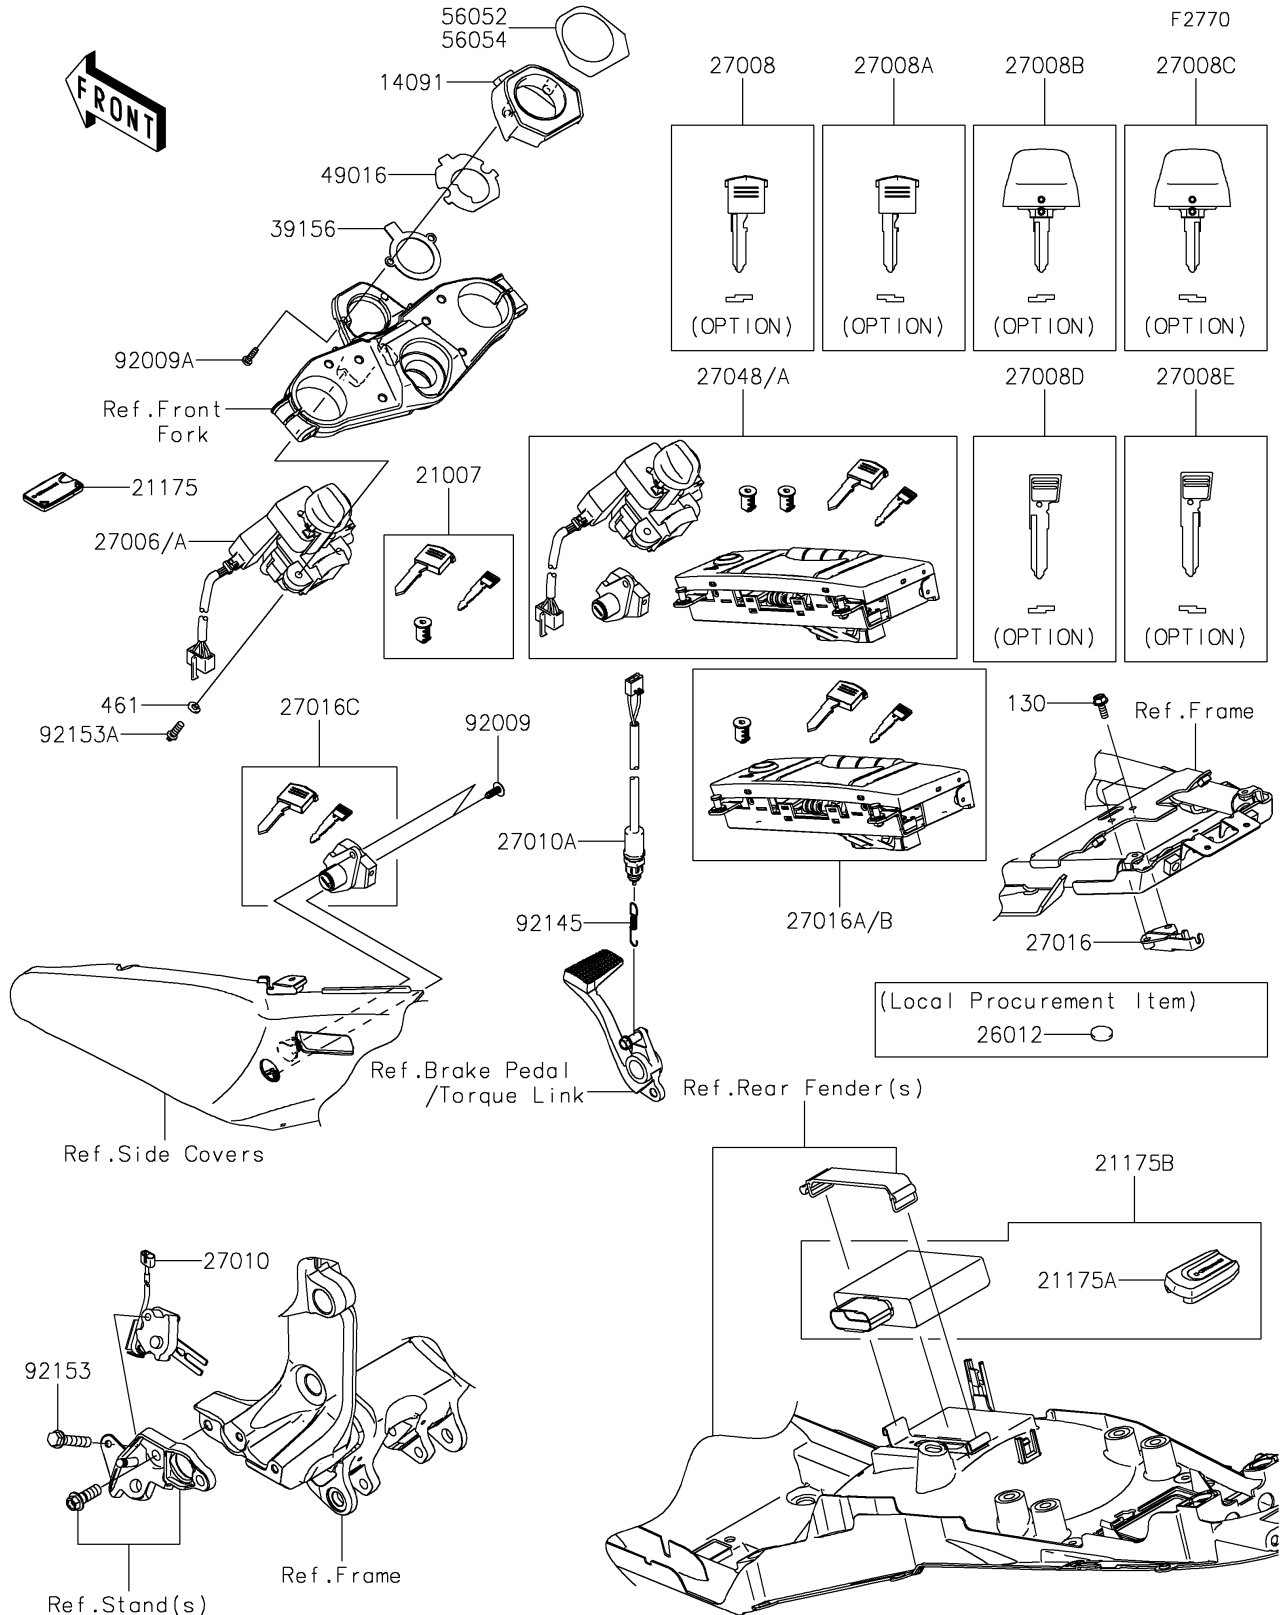

2019 CONCOURS®14 ABS

PARTS DIAGRAM

Ignition Switch/Locks/Reflectors

2019 CONCOURS®14 ABS

PARTS LIST

Ignition Switch/Locks/Reflectors

ITEM NAME

PART NUMBER

QUANTITY
