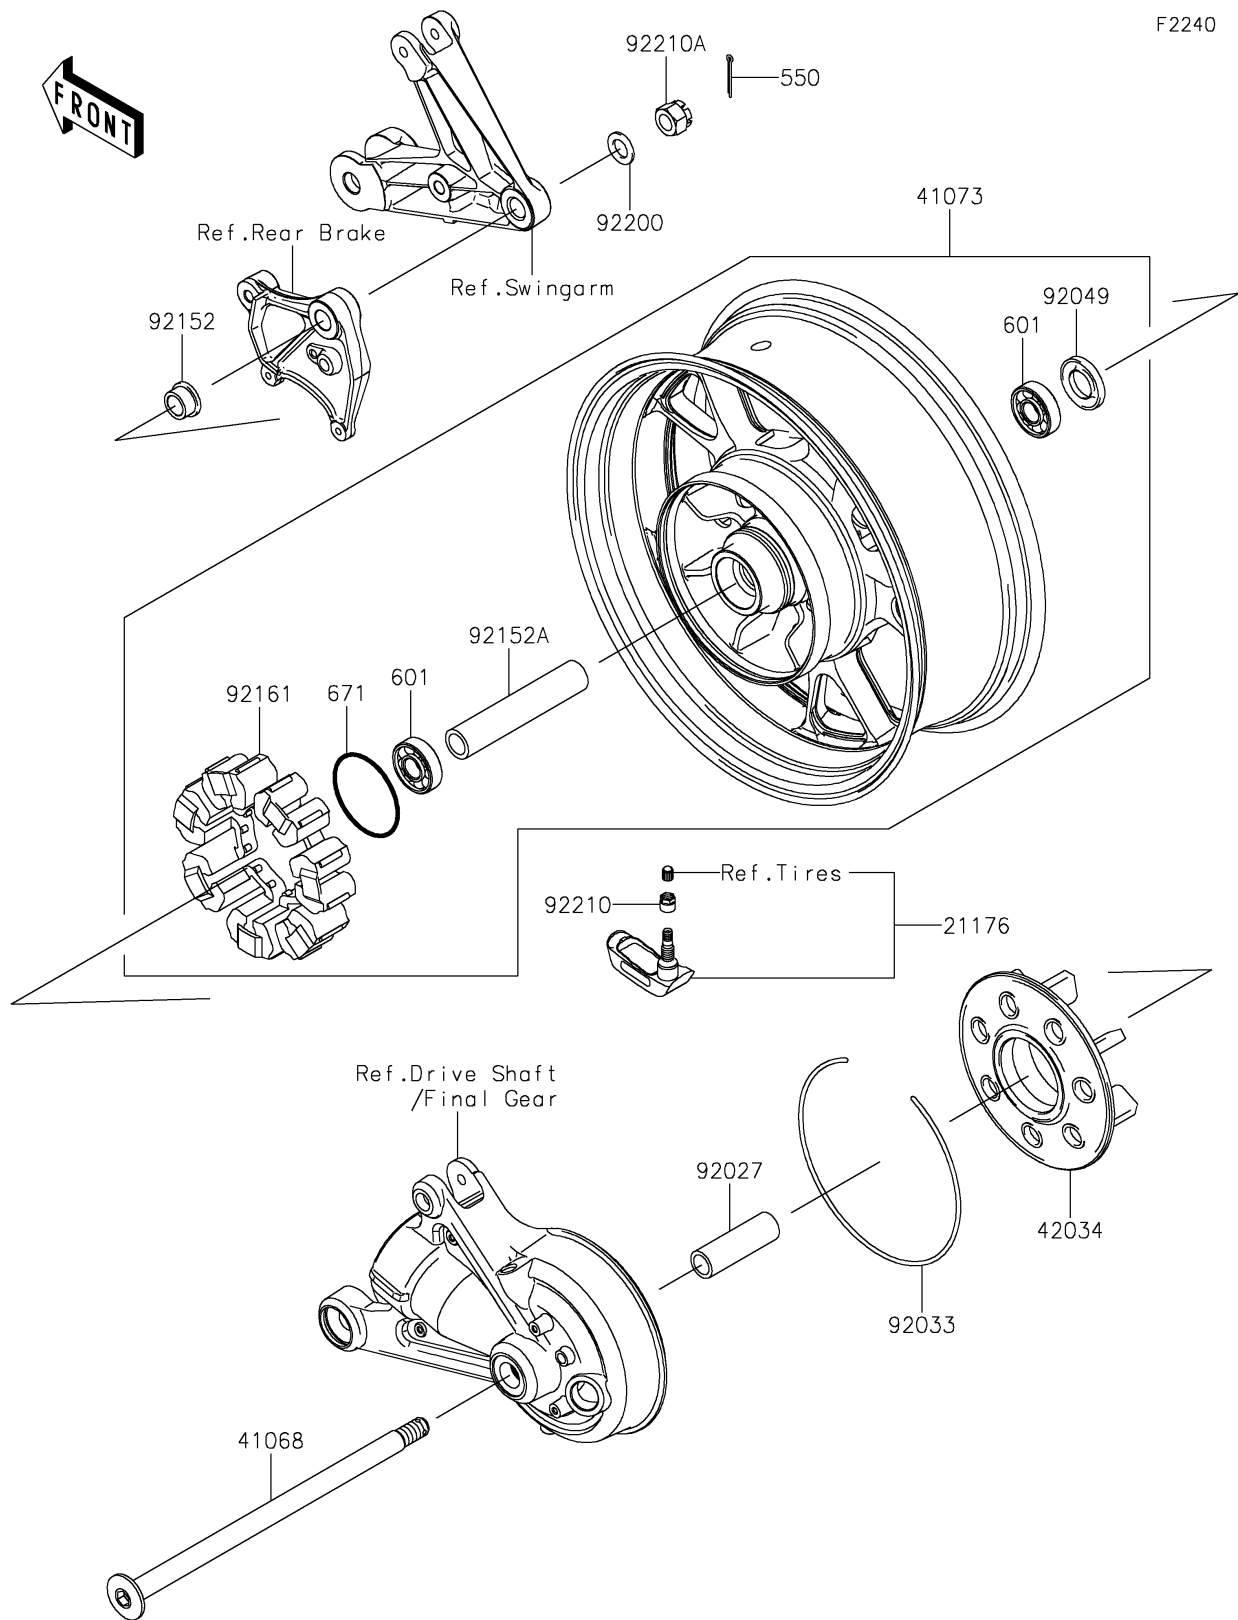

2017 Concours 14 ABS

PARTS DIAGRAM

Rear Wheel/Chain

2017 Concours 14 ABS

PARTS LIST

Rear Wheel/Chain

ITEM NAME	PART NUMBER	QUANTITY
SENSOR,TPMS 315MHZ (Ref # 21176)	21176-0748	1
AXLE,RR,20X390 (Ref # 41068)	41068-0605	1
WHEEL-ASSY,RR,G.BLACK (Ref # 41073)	41073-0594-18F	1
COUPLING,RR HUB (Ref # 42034)	42034-0002	1
PIN-COTTER,4.0X40 (Ref # 550)	550AA4040	1
BEARING-BALL,#6304UUC3 (Ref # 601)	601B6304UU	2
O RING,80MM (Ref # 671)	671B2580	1
COLLAR,20.2X28X89 (Ref # 92027)	92027-1553	1
RING-SNAP,220MM (Ref # 92033)	92033-0012	1
SEAL-OIL,27X52X5 (Ref # 92049)	92049-0723	1
COLLAR,RR AXLE,RH,L=17 (Ref # 92152)	92152-0105	1
COLLAR,RR HUB,L=151 (Ref # 92152A)	92152-0494	1
DAMPER,SHOCK,RR HUB (Ref # 92161)	92161-0409	1
WASHER,19X32X2.6 (Ref # 92200)	92200-1489	1
NUT (Ref # 92210)	92210-0836	1
NUT,CASTLE,18MM (Ref # 92210A)	92210-1134	1