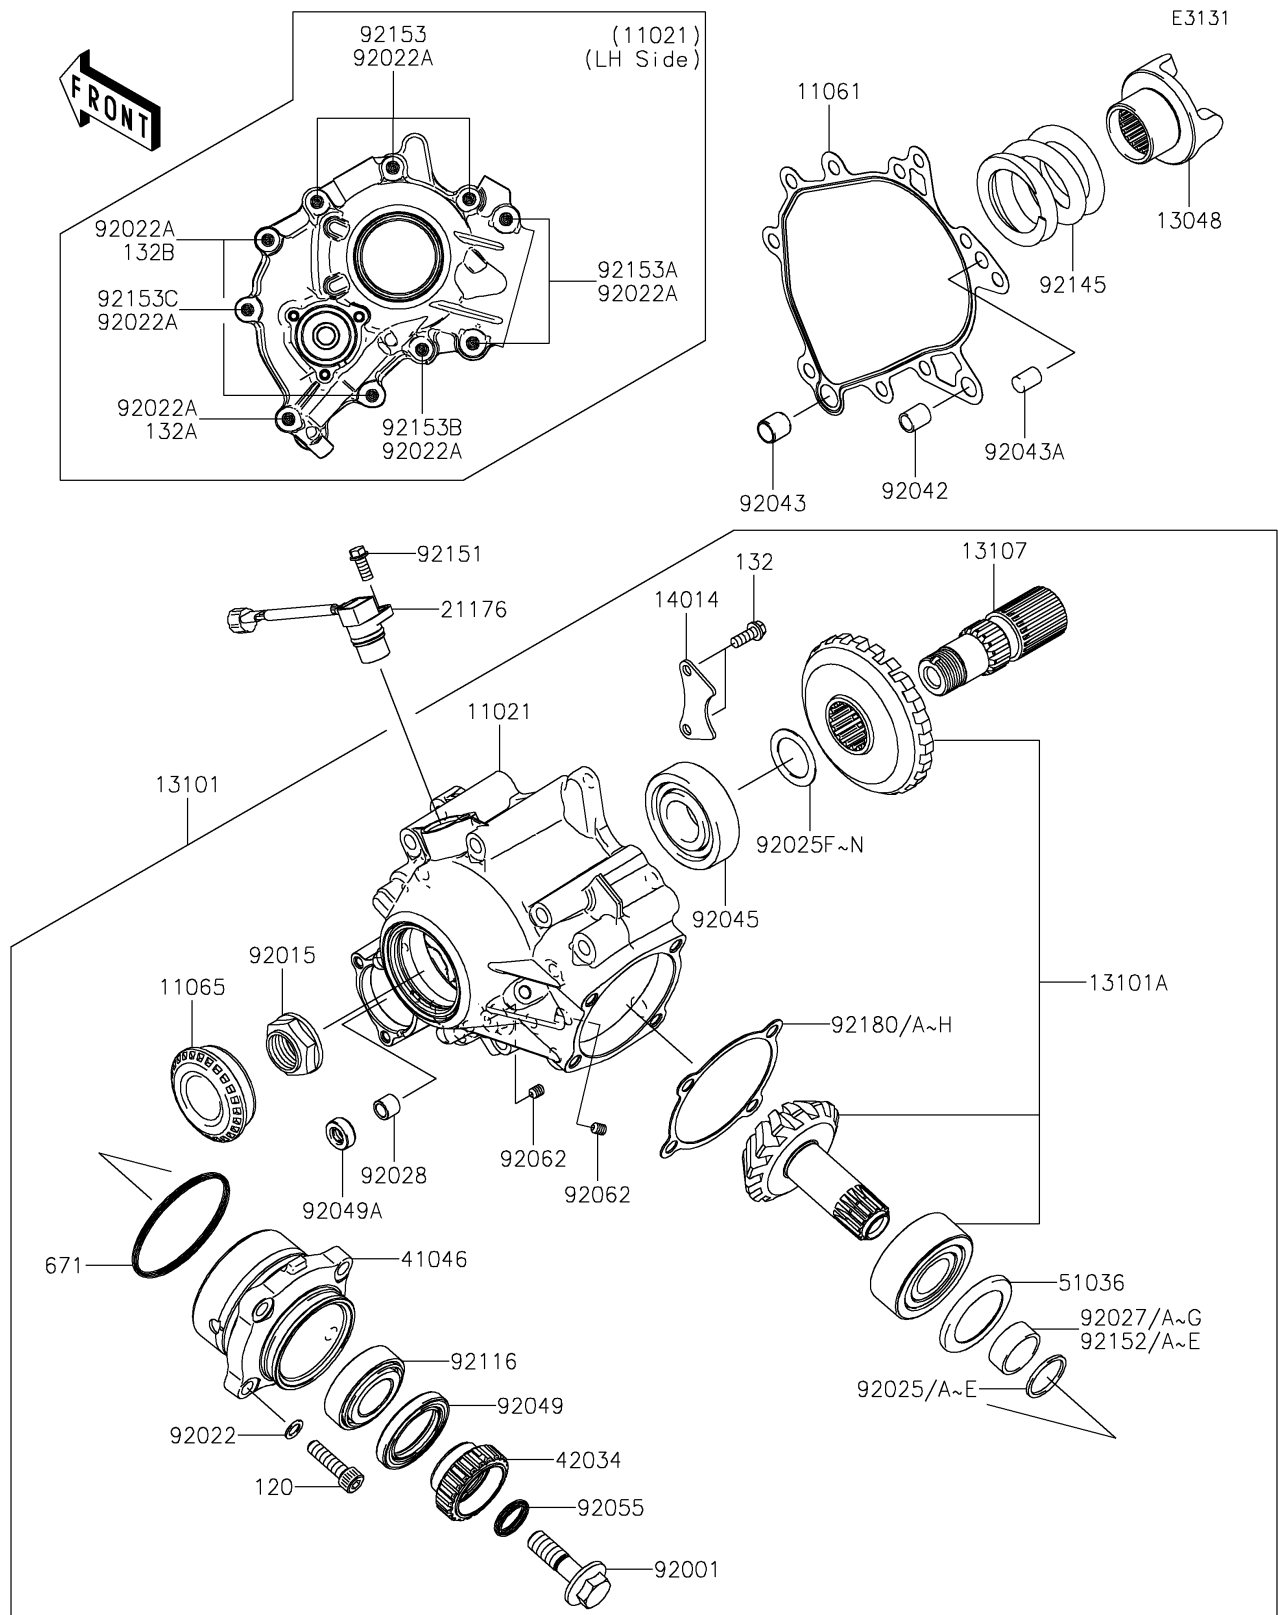

2016 CONCOURS®14 ABS

PARTS DIAGRAM

Front Bevel Gear

2016 CONCOURS®14 ABS

PARTS LIST

Front Bevel Gear

ITEM NAME

PART NUMBER

QUANTITY
