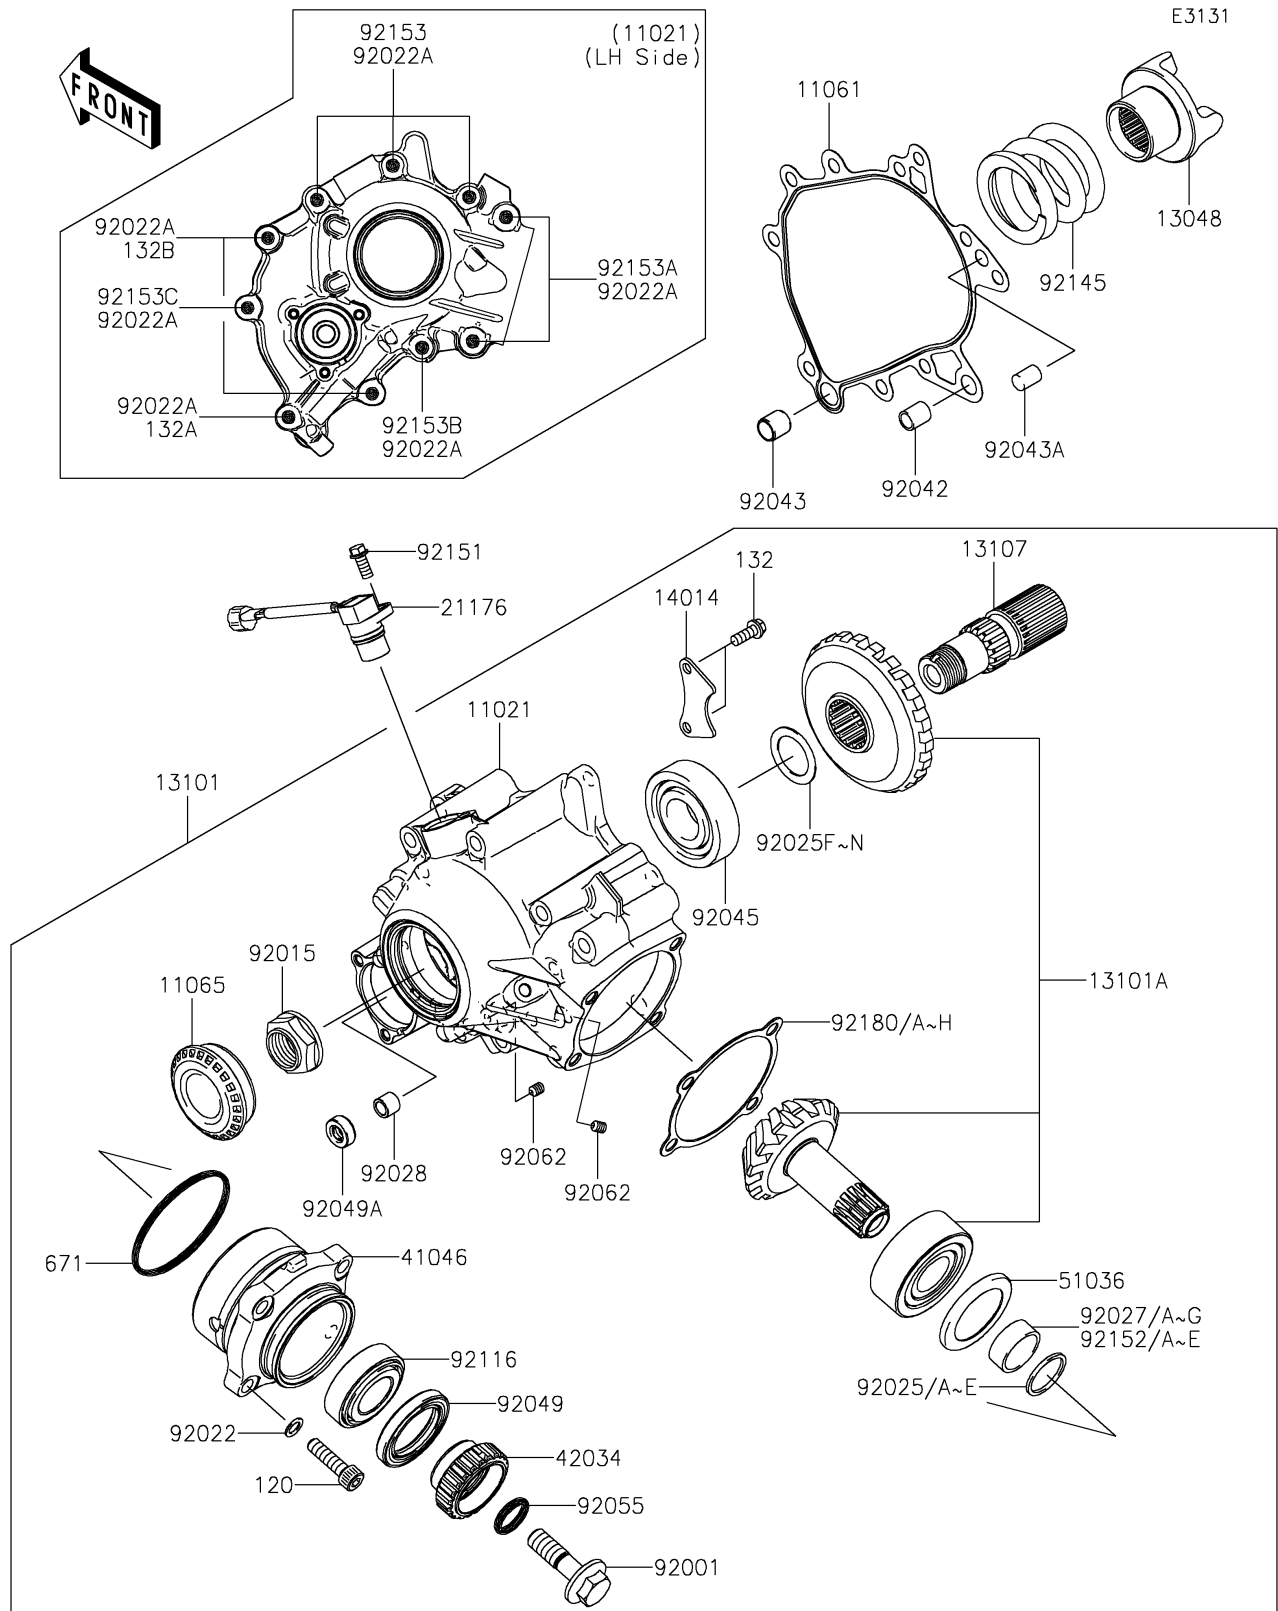

2015 Concours 14 ABS

PARTS DIAGRAM

Front Bevel Gear

2015 Concours 14 ABS

PARTS LIST

Front Bevel Gear

ITEM NAME

PART NUMBER

QUANTITY
