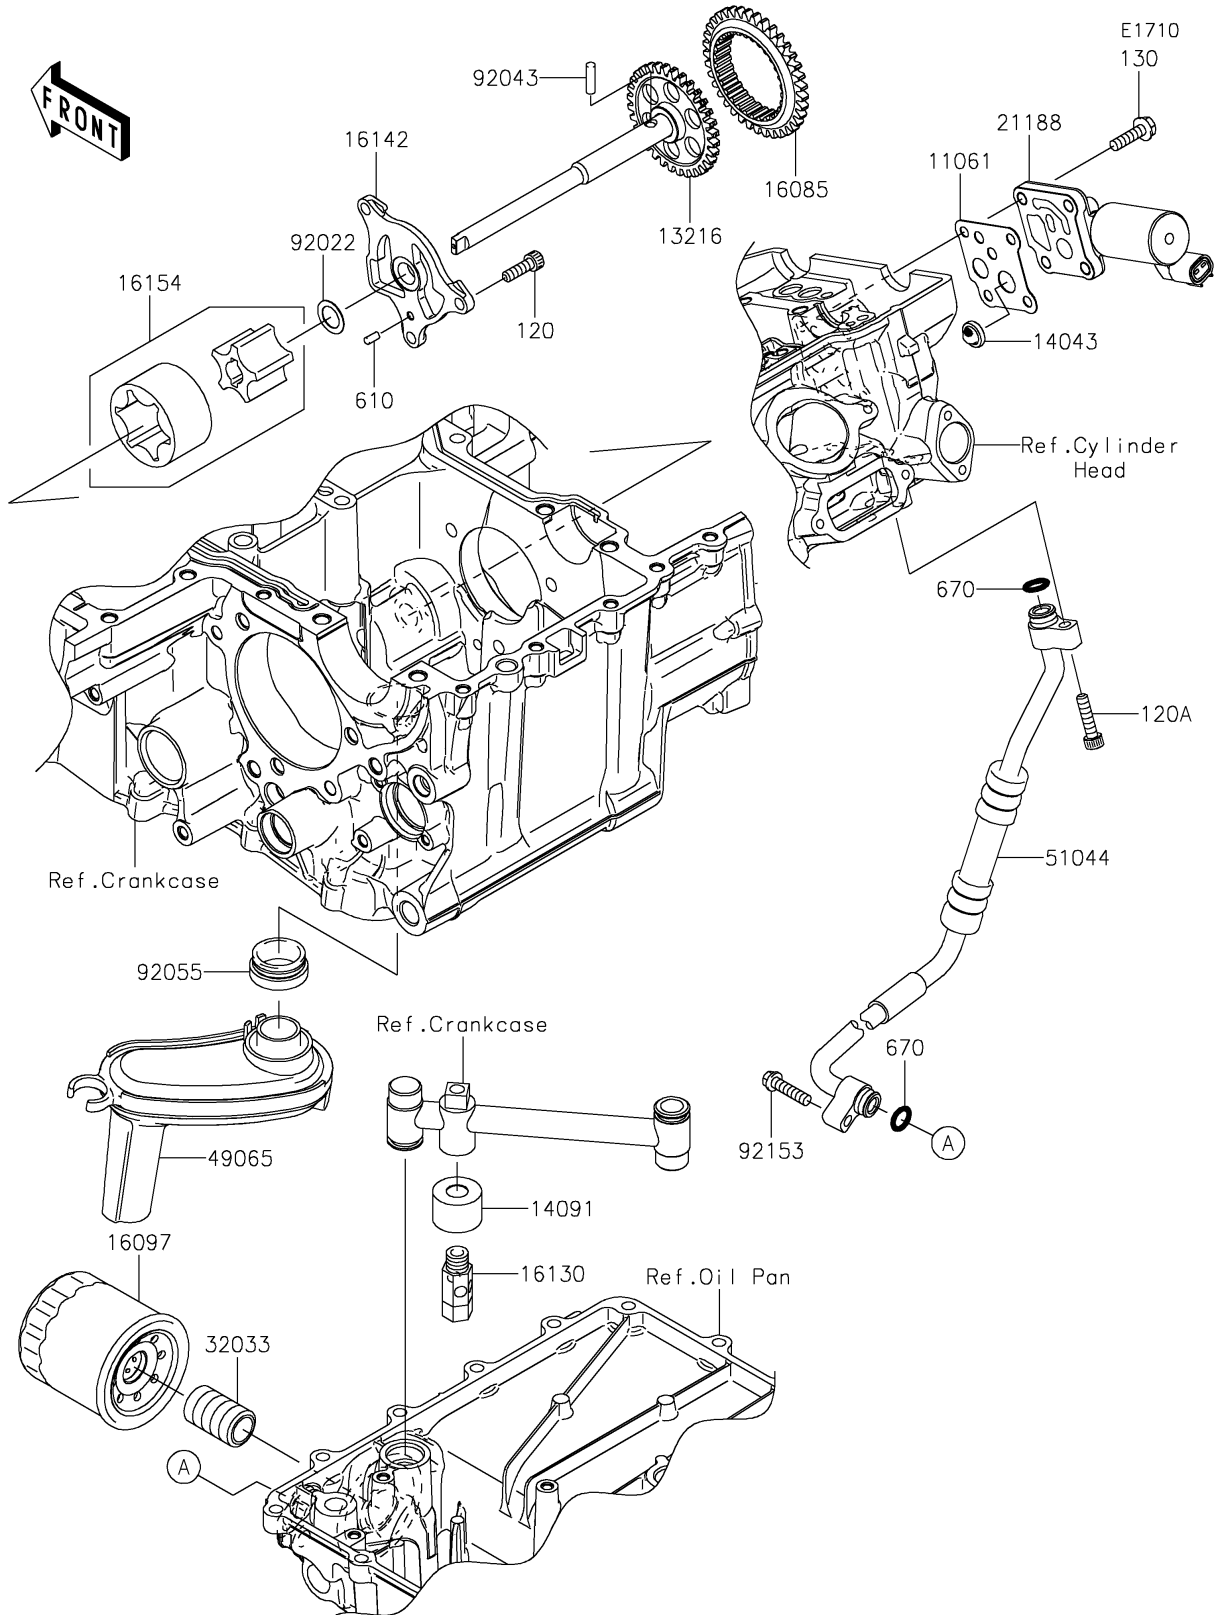

## PARTS DIAGRAM

### Oil Pump/Oil Filter

## PARTS LIST

### Oil Pump/Oil Filter

ITEM NAME	PART NUMBER	QUANTITY
GASKET,SOLENOID (Ref # 11061)	11061-0419	1
BOLT-SOCKET,6X20 (Ref # 120)	120CA0620	3
BOLT-SOCKET,6X25 (Ref # 120A)	120CA0625	1
BOLT-FLANGED,6X22 (Ref # 130)	130BA0622	4
GEAR-COMP,OIL PUMP (Ref # 13216)	13216-0024	1
FILTER,ELEMENT (Ref # 14043)	14043-0009	1
COVER,VALVE (Ref # 14091)	14091-0497	1
GEAR (Ref # 16085)	16085-0138	1
FILTER-ASSY-OIL (Ref # 16097)	16097-0008	1
VALVE-ASSY-RELIEF (Ref # 16130)	16130-1059	1
COVER-PUMP (Ref # 16142)	16142-0027	1
ROTOR-PUMP (Ref # 16154)	16154-0047	1
SOLENOID,VVT (Ref # 21188)	21188-0006	1
PIPE,OIL FILTER (Ref # 32033)	32033-1535	1
FILTER-OIL (Ref # 49065)	49065-0014	1
TUBE-ASSY,EG OIL (Ref # 51044)	51044-0049	1
ROLLER,4X8 (Ref # 610)	610A0408	1
O RING,11MM (Ref # 670)	670D2011	2
WASHER,13.2X20X0.5 (Ref # 92022)	92022-1224	1
PIN,17.9X5.0 (Ref # 92043)	92043-1444	1
RING-O,OIL FILTER (Ref # 92055)	92055-1503	1
BOLT,FLANGED,6X25 (Ref # 92153)	92153-1795	1