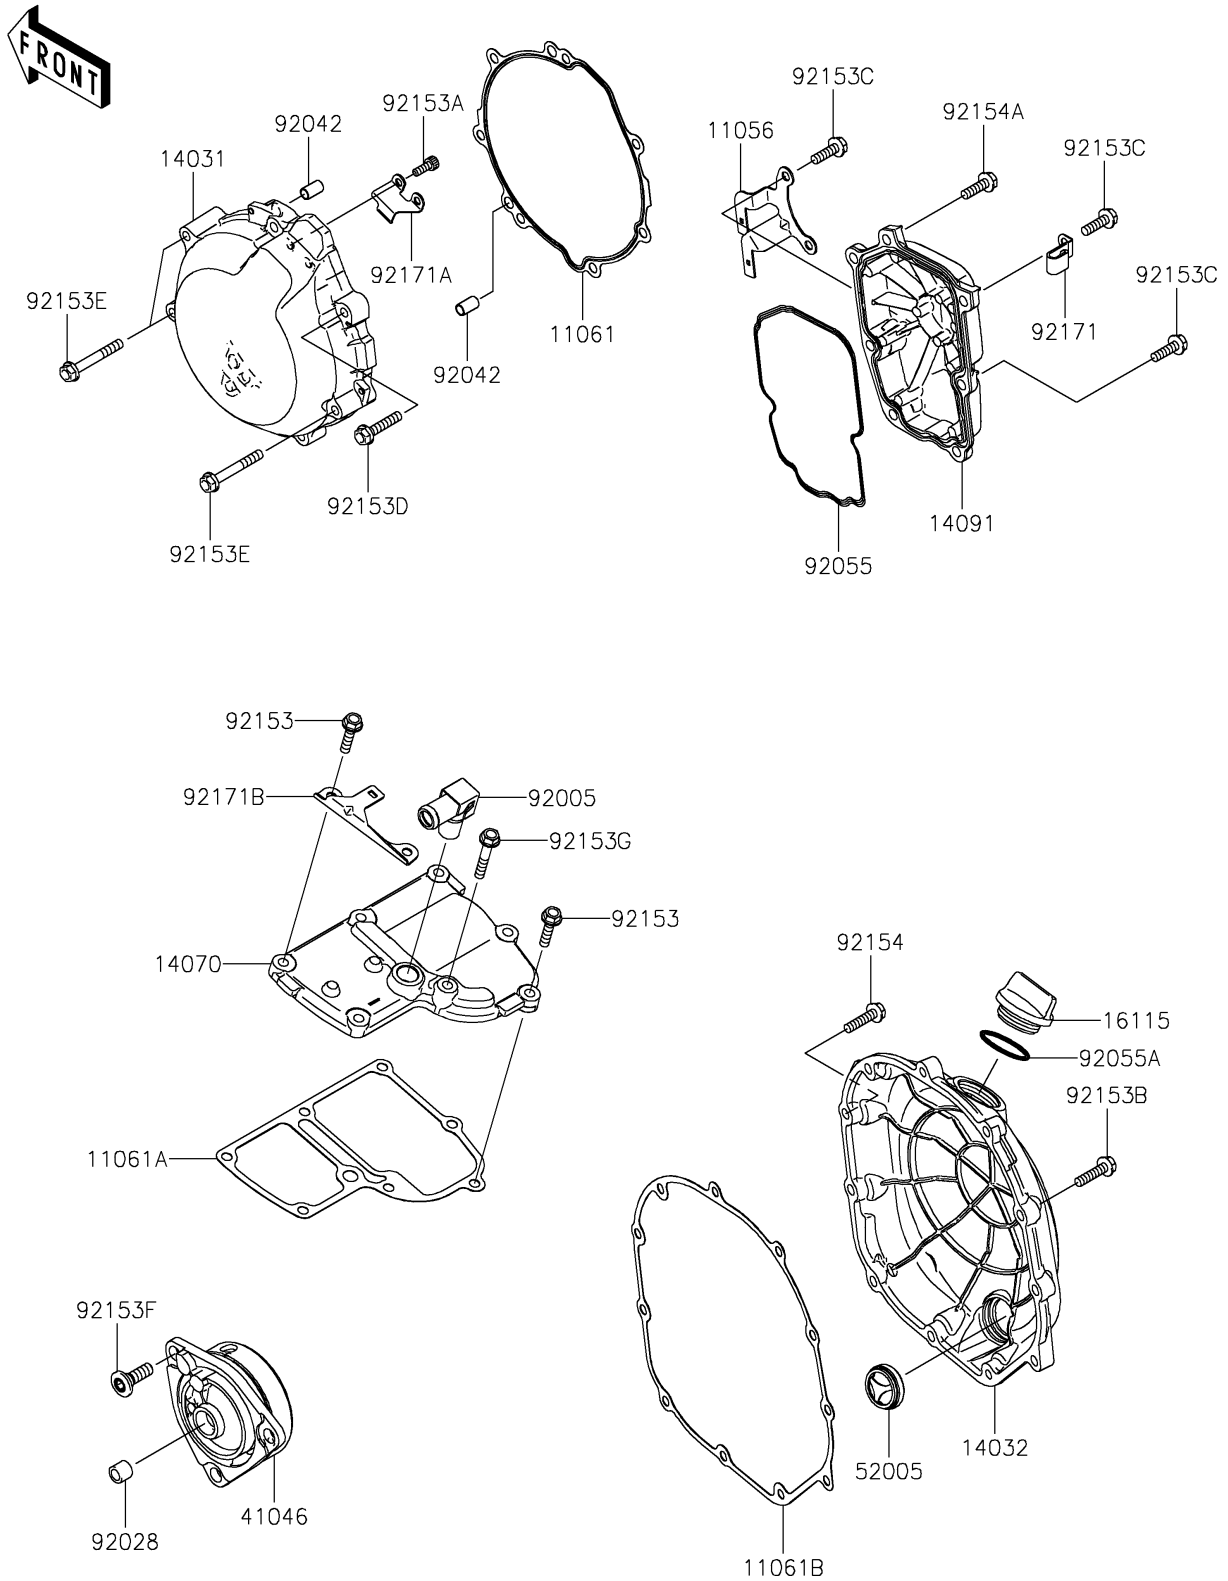

2019 CONCOURS®14 ABS

PARTS DIAGRAM

Engine Cover(s)

E1431

2019 CONCOURS®14 ABS

PARTS LIST

Engine Cover(s)

ITEM NAME

PART NUMBER

QUANTITY
