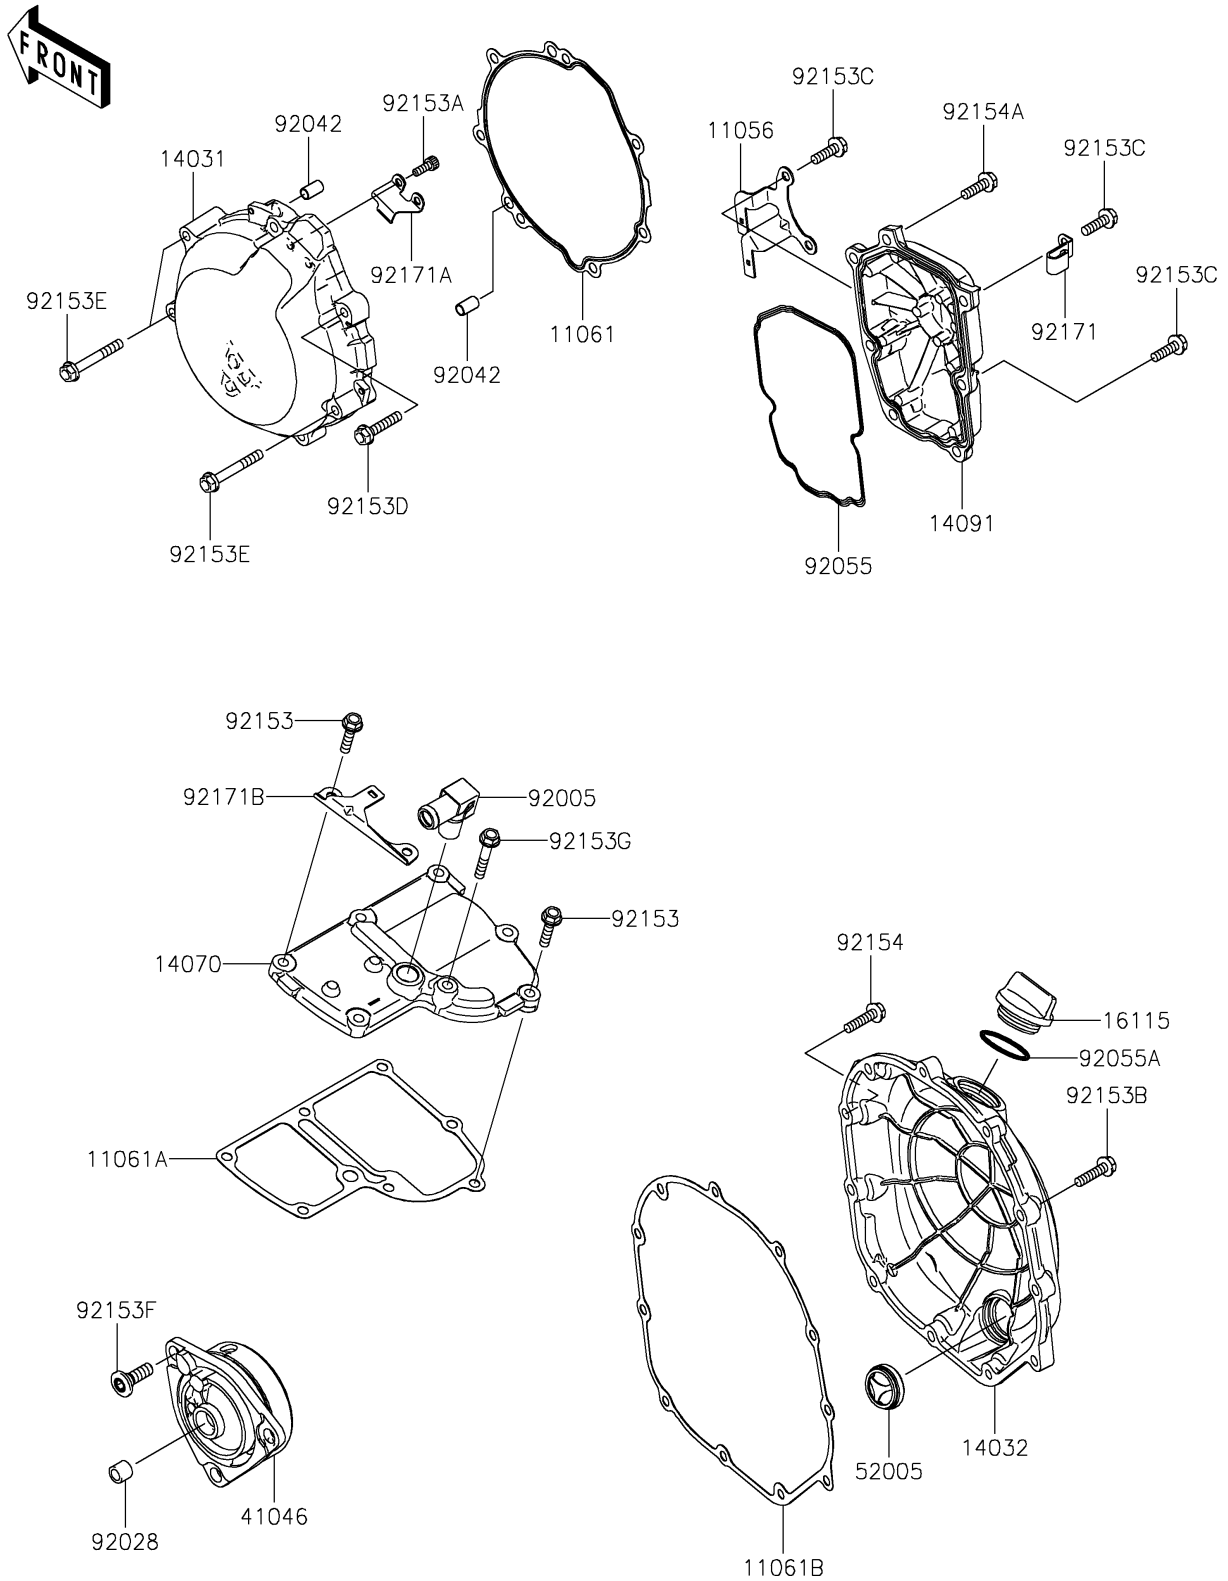

2018 CONCOURS®14 ABS

PARTS DIAGRAM

Engine Cover(s)

E1431

2018 CONCOURS®14 ABS

PARTS LIST

Engine Cover(s)

ITEM NAME

PART NUMBER

QUANTITY
