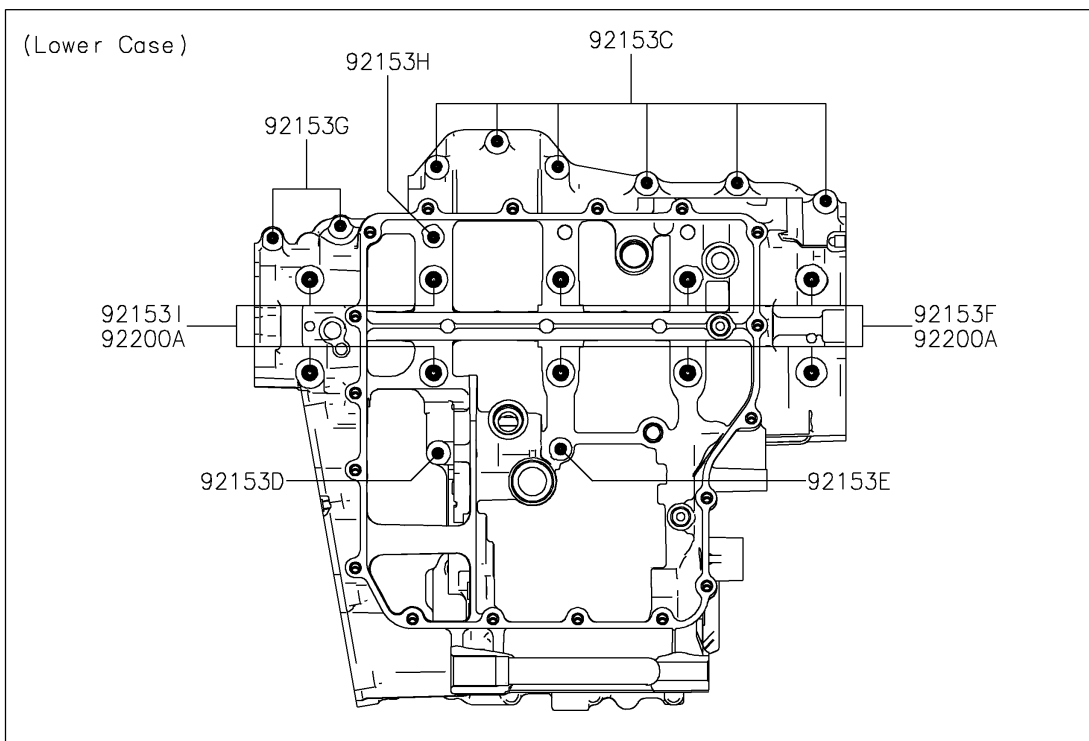

2018 CONCOURS® 14 ABS

PARTS DIAGRAM

Crankcase Bolt Pattern

E1412

2018 CONCOURS®14 ABS

PARTS LIST

Crankcase Bolt Pattern

ITEM NAME	PART NUMBER	QUANTITY
BOLT,FLANGED,8X80 (Ref # 92153)	92153-1035	2
BOLT,FLANGED,8X70 (Ref # 92153A)	92153-1036	2
BOLT,FLANGED,7X65 (Ref # 92153B)	92153-1040	2
BOLT,FLANGED,7X45 (Ref # 92153C)	92153-1041	6
BOLT,FLANGED,7X50 (Ref # 92153D)	92153-1042	1
BOLT,FLANGED,7X85 (Ref # 92153E)	92153-1043	1
BOLT,FLANGED,10X90 (Ref # 92153F)	92153-1044	6
BOLT,FLANGED,7X60 (Ref # 92153G)	92153-1045	2
BOLT,FLANGED,7X110 (Ref # 92153H)	92153-1046	1
BOLT,FLANGED,10X120 (Ref # 92153I)	92153-1047	4
BOLT,FLANGED,6X65 (Ref # 92153J)	92153-1567	1
BOLT,FLANGED,6X50 (Ref # 92153K)	92153-1568	1
BOLT,FLANGED,6X25 (Ref # 92153L)	92153-1569	2
BOLT,FLANGED,6X40 (Ref # 92153M)	92153-1570	3
WASHER,8.2X16X1.6 (Ref # 92200)	92200-0047	4
WASHER,10.5X19X2.3 (Ref # 92200A)	92200-0257	10