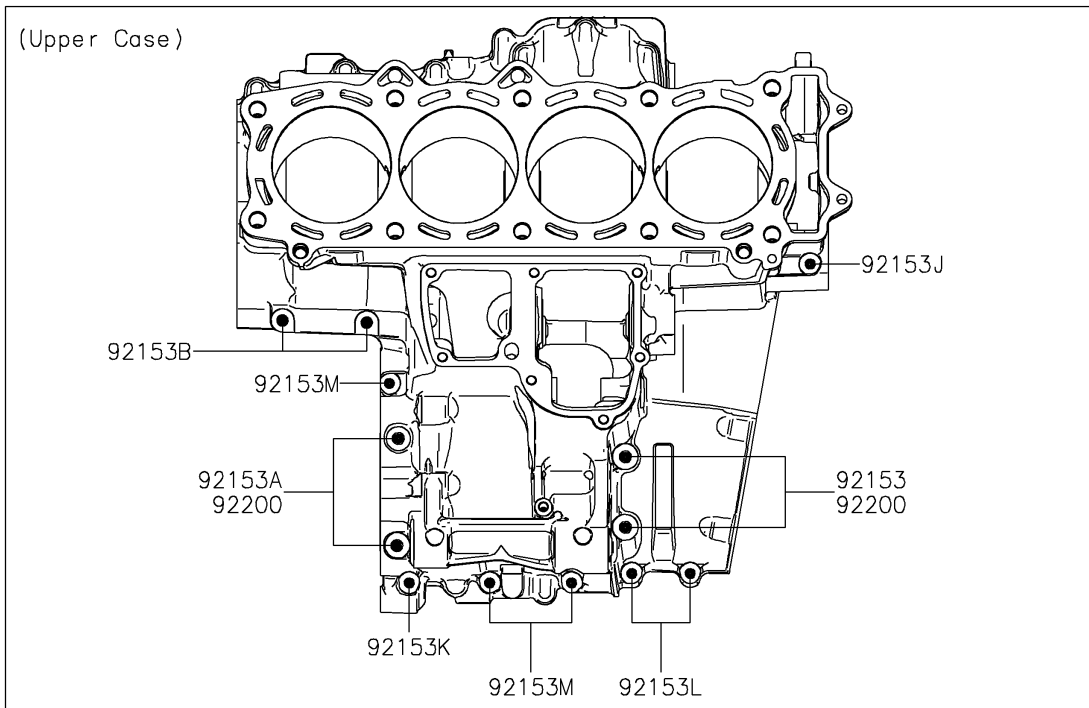

2018 CONCOURS® 14 ABS

PARTS DIAGRAM

Crankcase Bolt Pattern

E1412

2018 CONCOURS®14 ABS

PARTS LIST

Crankcase Bolt Pattern

ITEM NAME	PART NUMBER	QUANTITY
BOLT,FLANGED,8X80 (Ref # 92153)	92153-1035	2
BOLT,FLANGED,8X70 (Ref # 92153A)	92153-1036	2
BOLT,FLANGED,7X65 (Ref # 92153B)	92153-1040	2
BOLT,FLANGED,7X45 (Ref # 92153C)	92153-1041	6
BOLT,FLANGED,7X50 (Ref # 92153D)	92153-1042	1
BOLT,FLANGED,7X85 (Ref # 92153E)	92153-1043	1
BOLT,FLANGED,10X90 (Ref # 92153F)	92153-1044	6
BOLT,FLANGED,7X60 (Ref # 92153G)	92153-1045	2
BOLT,FLANGED,7X110 (Ref # 92153H)	92153-1046	1
BOLT,FLANGED,10X120 (Ref # 92153I)	92153-1047	4
BOLT,FLANGED,6X65 (Ref # 92153J)	92153-1567	1
BOLT,FLANGED,6X50 (Ref # 92153K)	92153-1568	1
BOLT,FLANGED,6X25 (Ref # 92153L)	92153-1569	2
BOLT,FLANGED,6X40 (Ref # 92153M)	92153-1570	3
WASHER,8.2X16X1.6 (Ref # 92200)	92200-0047	4
WASHER,10.5X19X2.3 (Ref # 92200A)	92200-0257	10