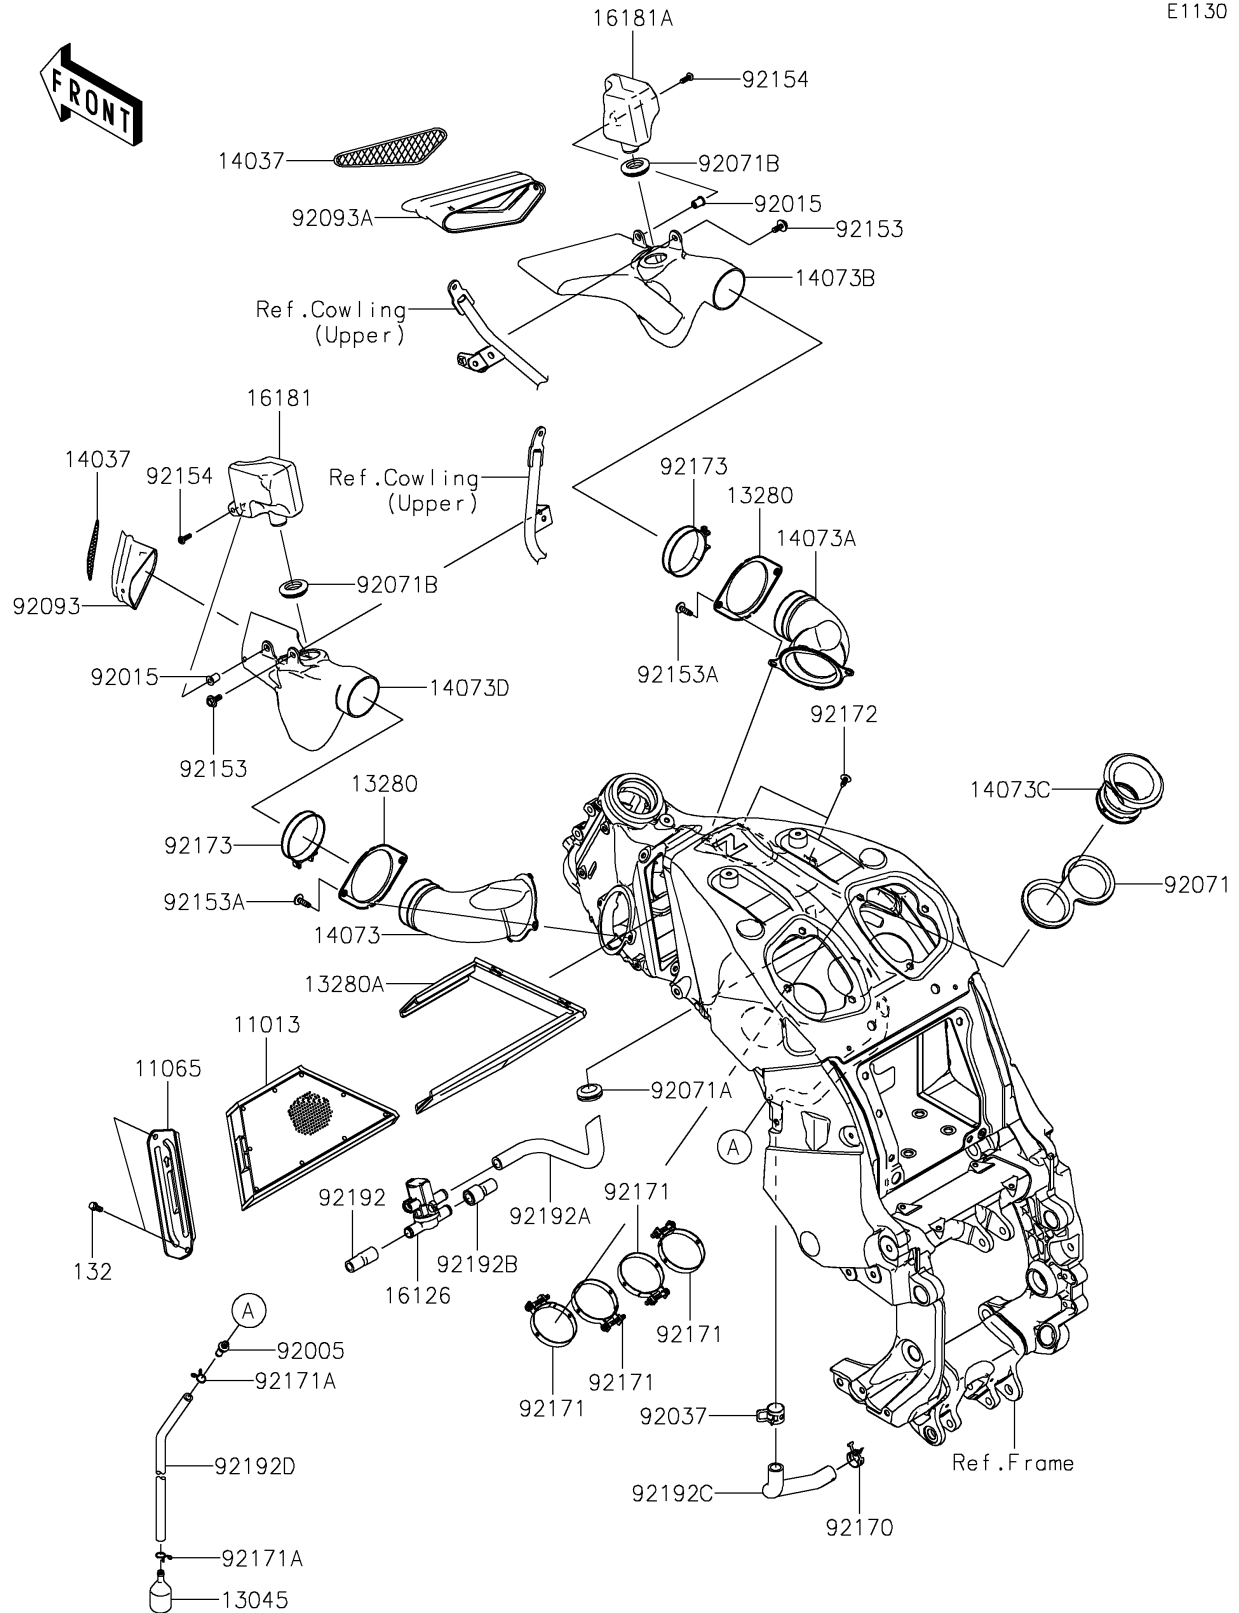

2016 CONCOURS®14 ABS

PARTS DIAGRAM

Air Cleaner

E1130

2016 CONCOURS®14 ABS

PARTS LIST

Air Cleaner

ITEM NAME

PART NUMBER

QUANTITY
