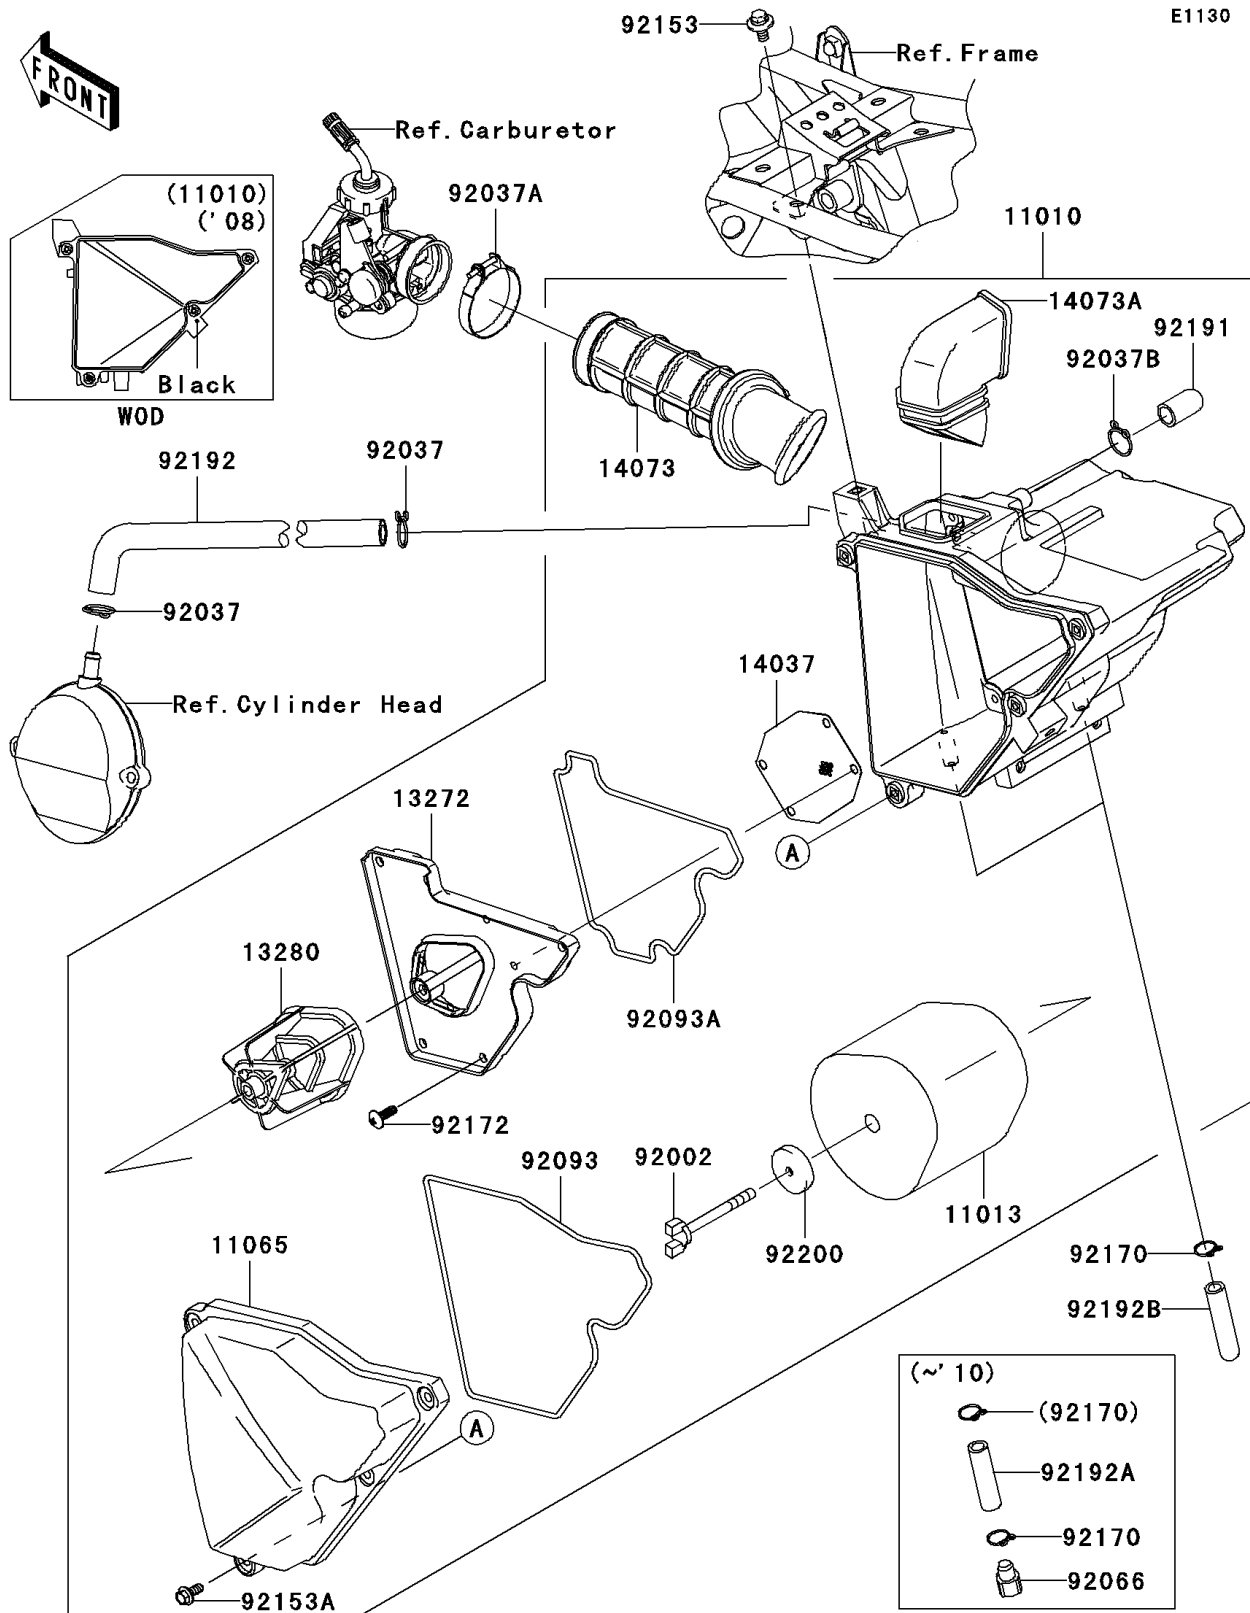

2011 KLX[®]140

PARTS DIAGRAM

Air Cleaner

2011 KLX[®]140

PARTS LIST

Air Cleaner

ITEM NAME

PART NUMBER

QUANTITY
