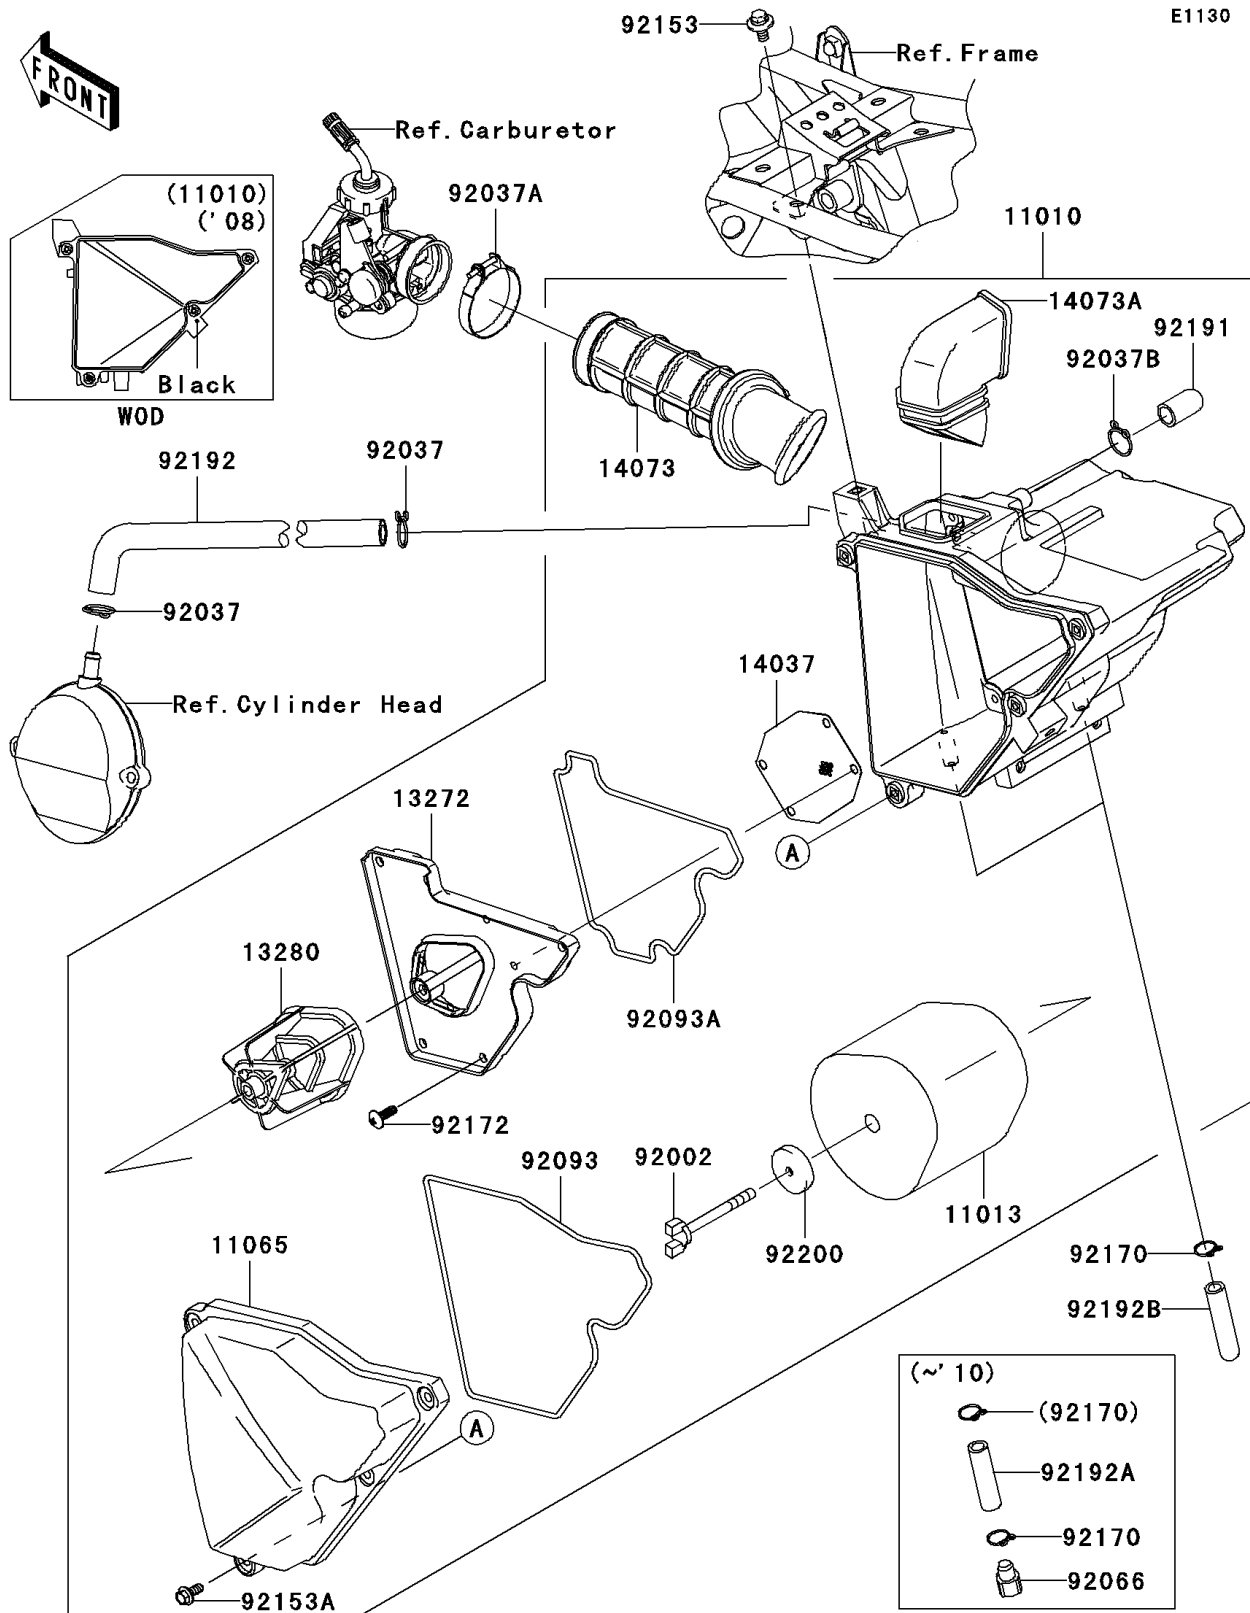

2008 KLX[®]140

PARTS DIAGRAM

Air Cleaner

Kawasaki

Let the Good Times Roll[®]

2008 KLX[®]140

PARTS LIST

Air Cleaner

ITEM NAME

PART NUMBER

QUANTITY
