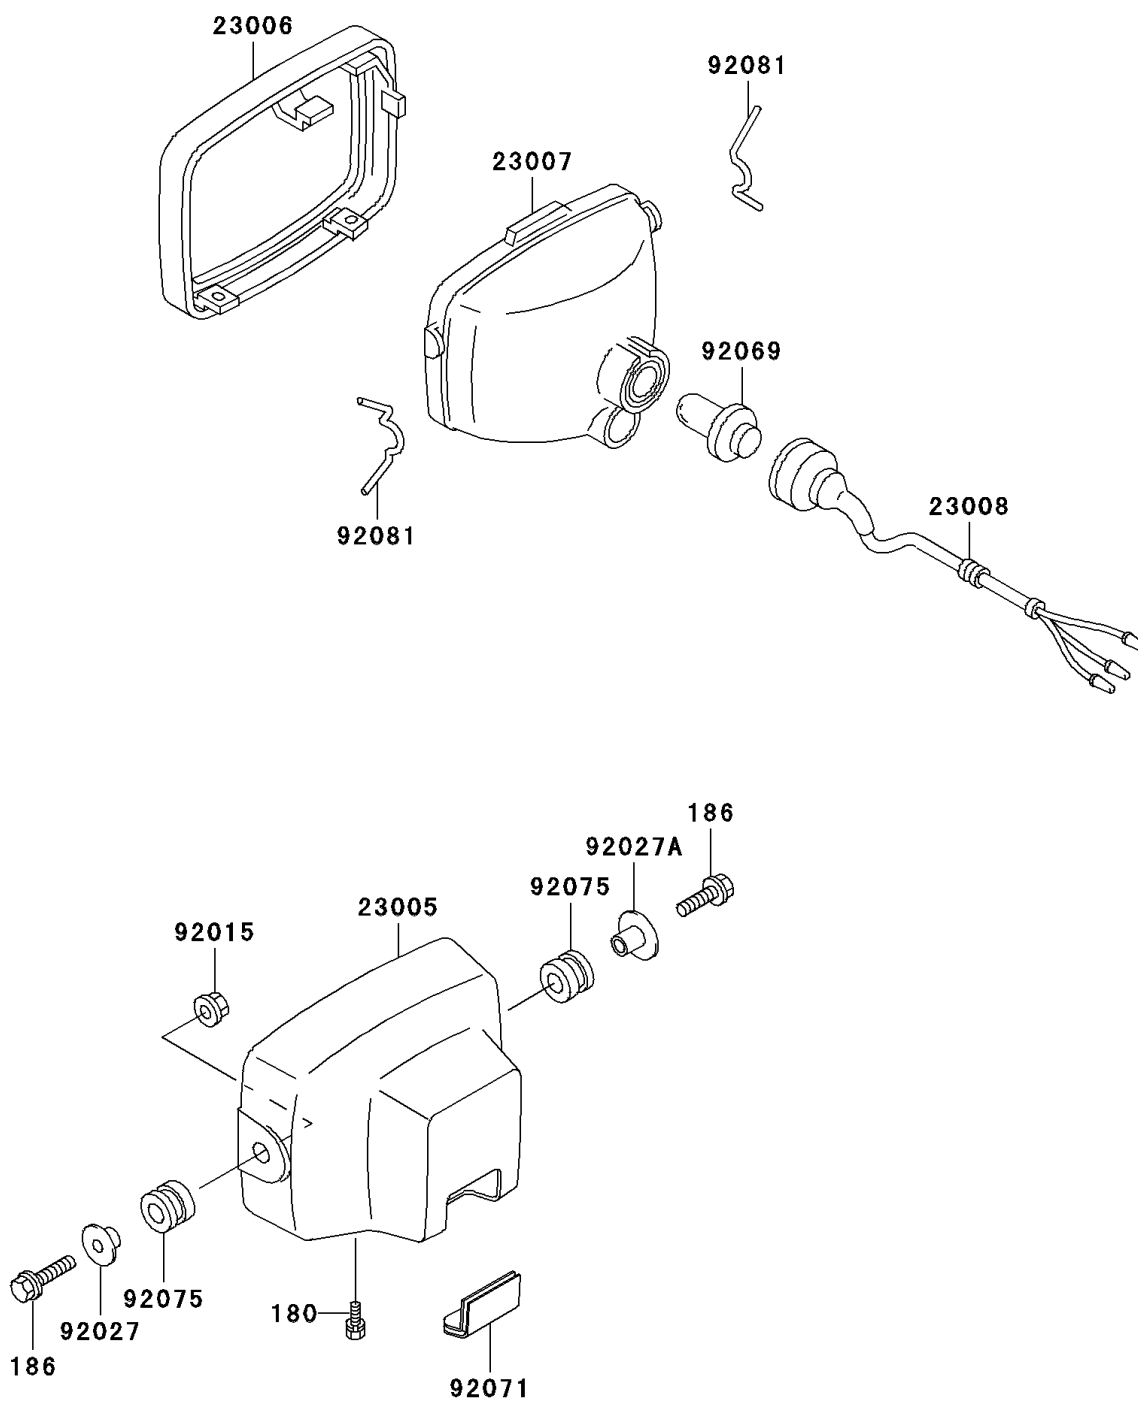

1999 Prairie 400

PARTS DIAGRAM

Headlight(s)

Kawasaki

Let the Good Times Roll®

F2710

1999 Prairie 400

PARTS LIST

Headlight(s)

ITEM NAME

PART NUMBER

QUANTITY
