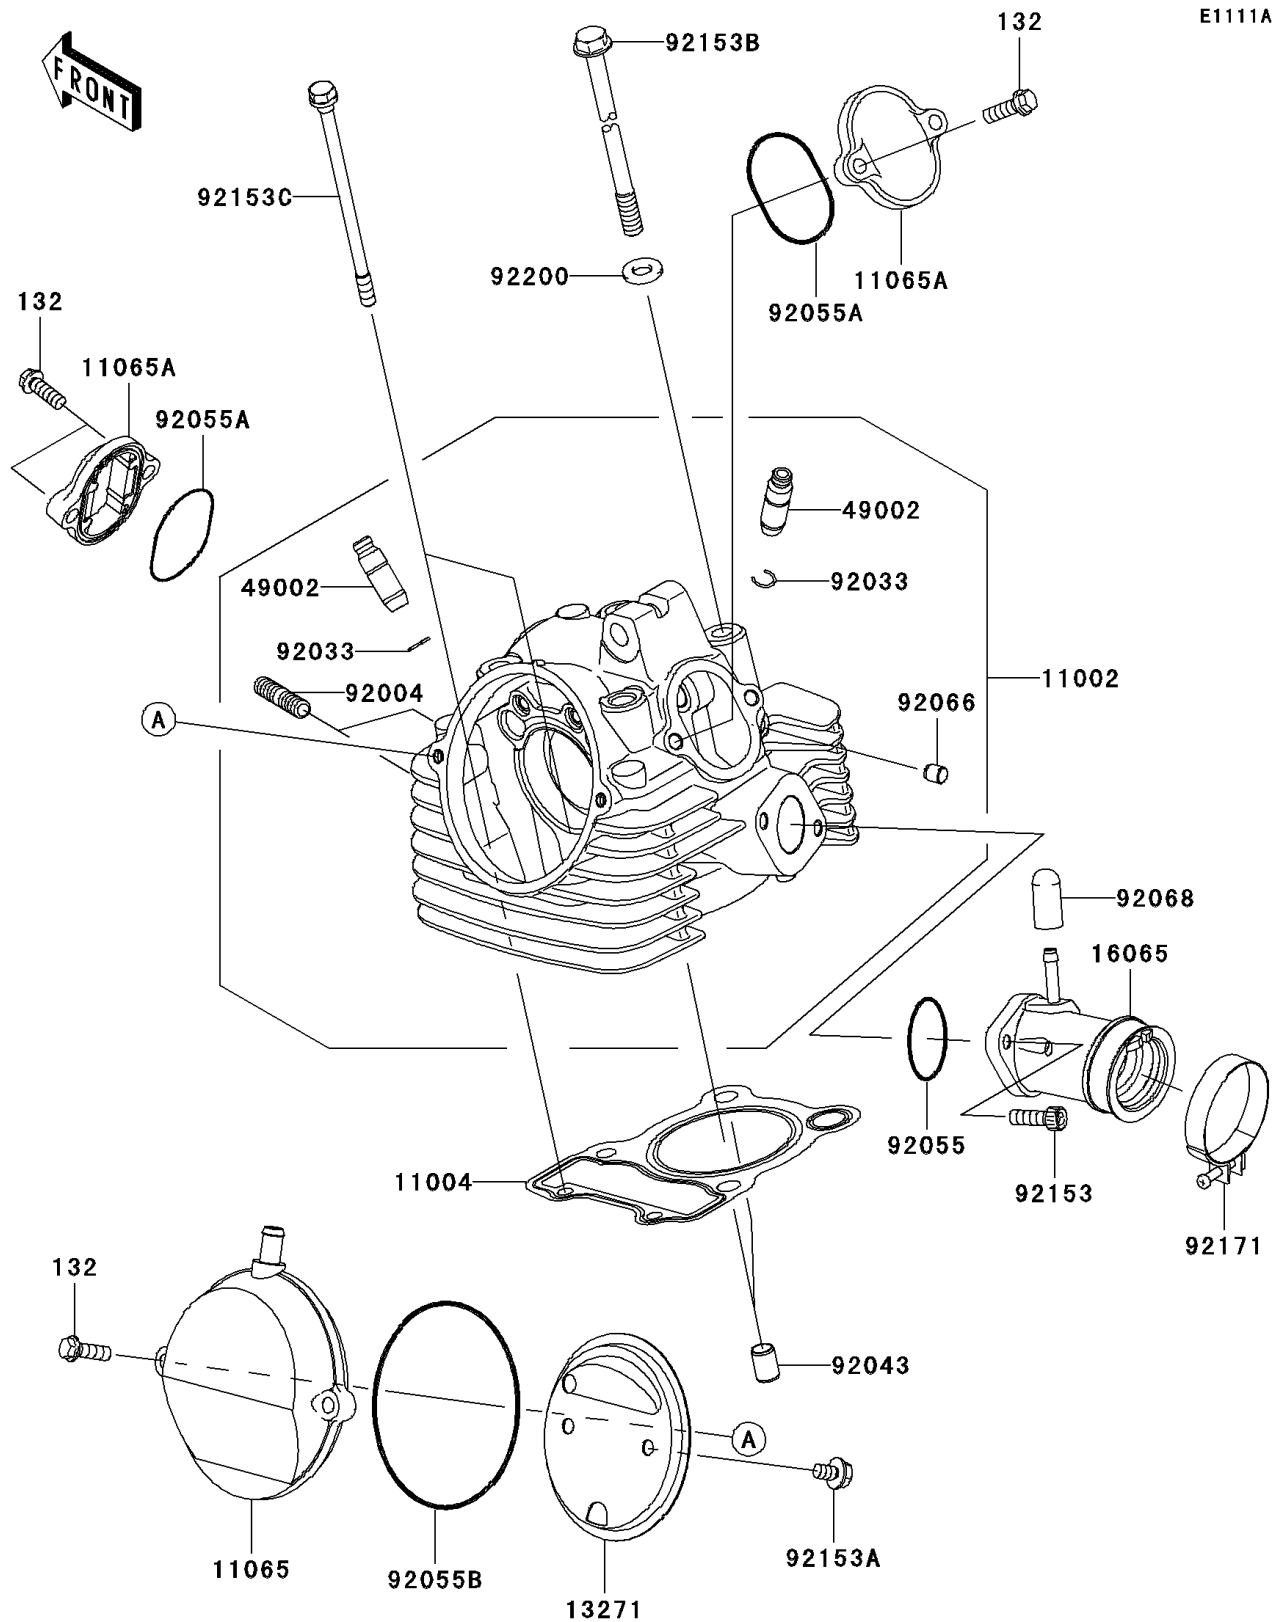

2011 KLX[®]140

PARTS DIAGRAM

Cylinder Head(AAF/ABF)

2011 KLX[®]140

PARTS LIST

Cylinder Head(AAF/ABF)

ITEM NAME

PART NUMBER

QUANTITY
