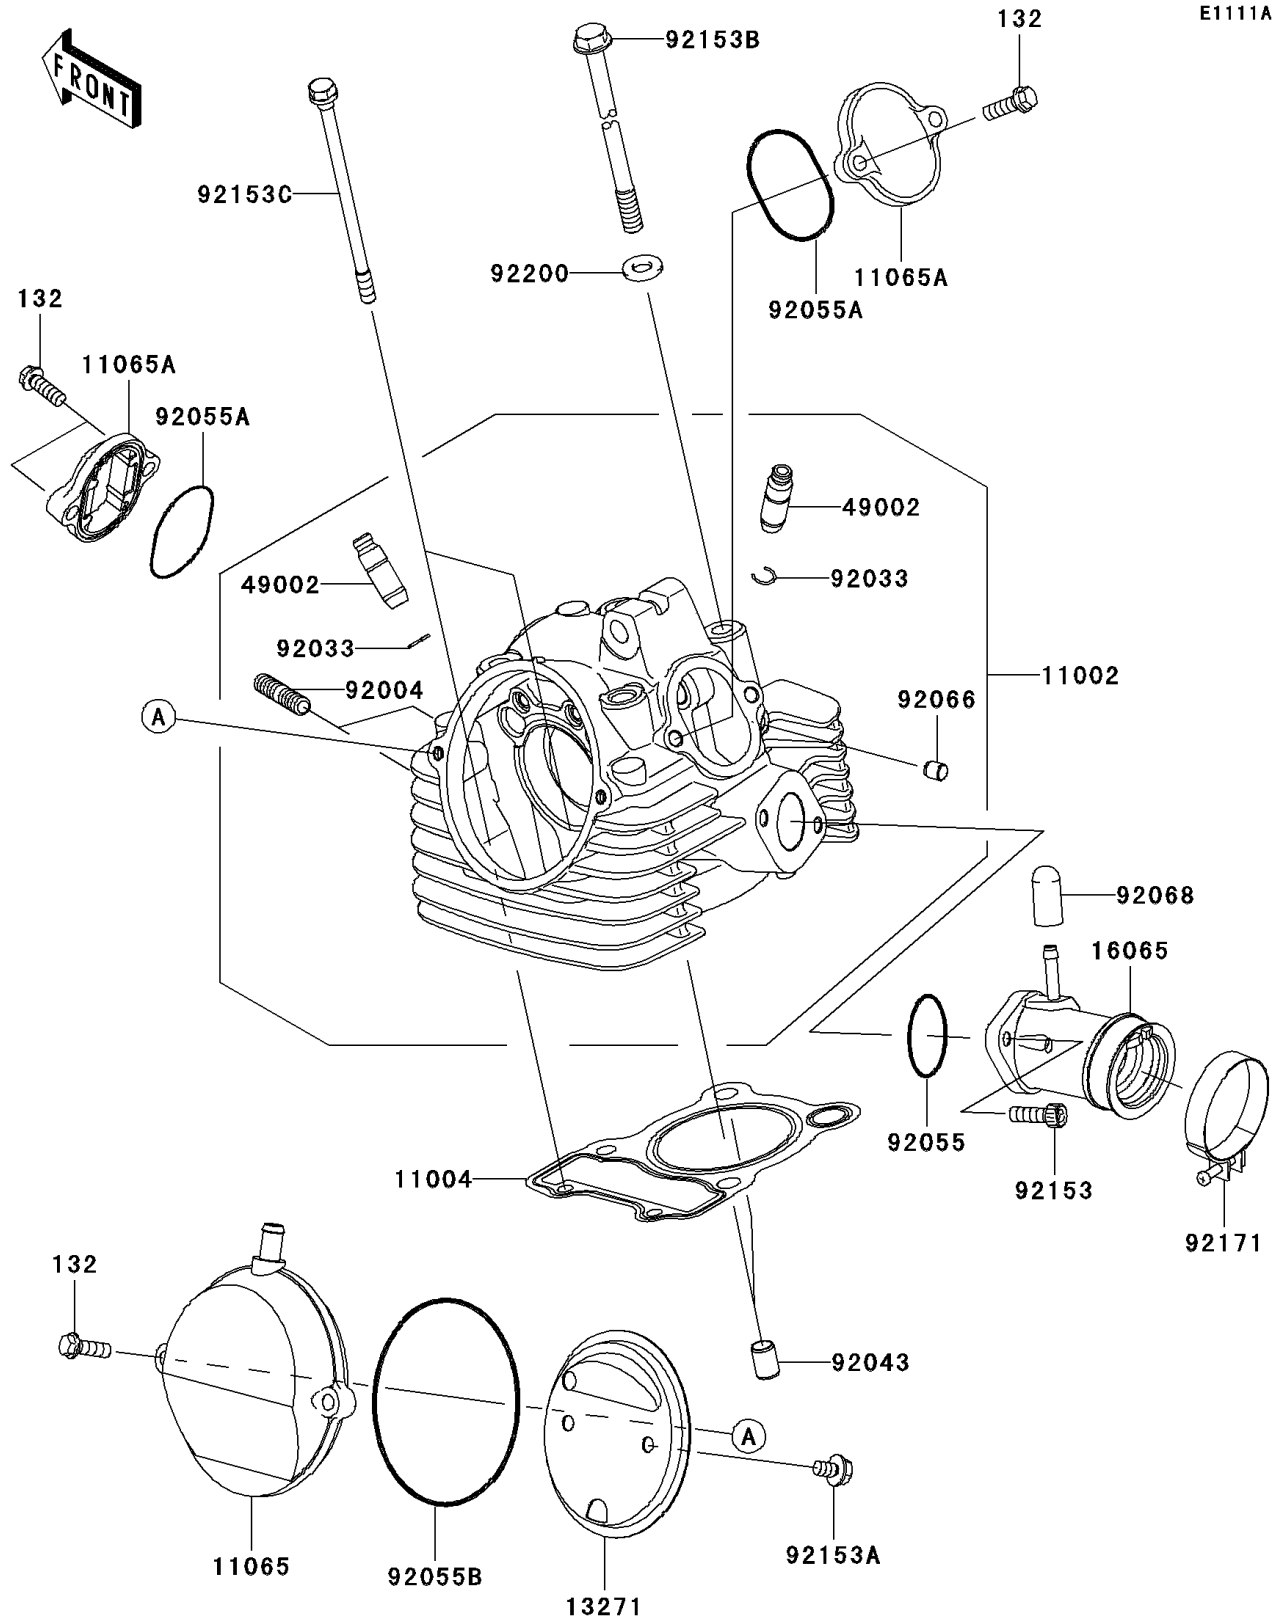

2010 KLX140 (CANADA ONLY)

PARTS DIAGRAM

Cylinder Head(AAF/ABF)

2010 KLX140 (CANADA ONLY)

PARTS LIST

Cylinder Head(AAF/ABF)

ITEM NAME

PART NUMBER

QUANTITY
