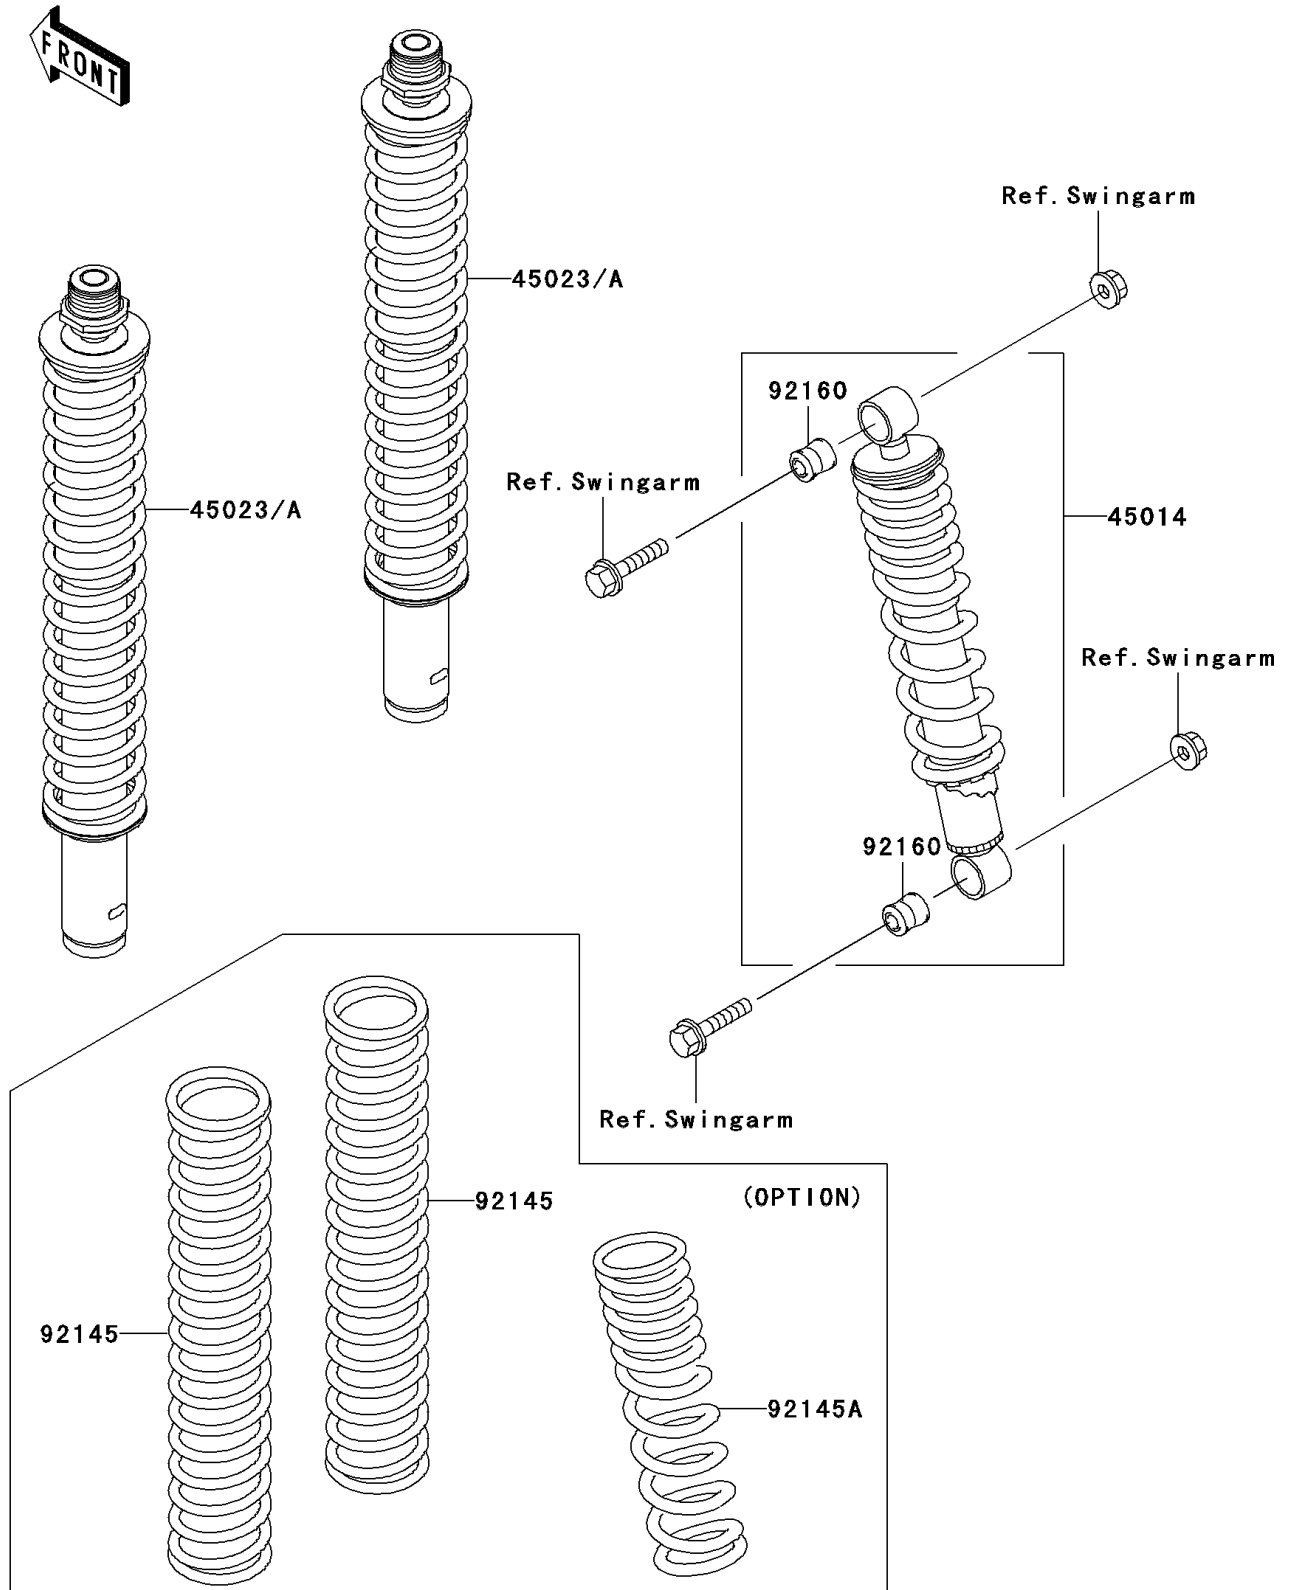

2002 Prairie 400

PARTS DIAGRAM

Shock Absorber(s)

F2280

2002 Prairie 400

PARTS LIST

Shock Absorber(s)

ITEM NAME

PART NUMBER

QUANTITY
