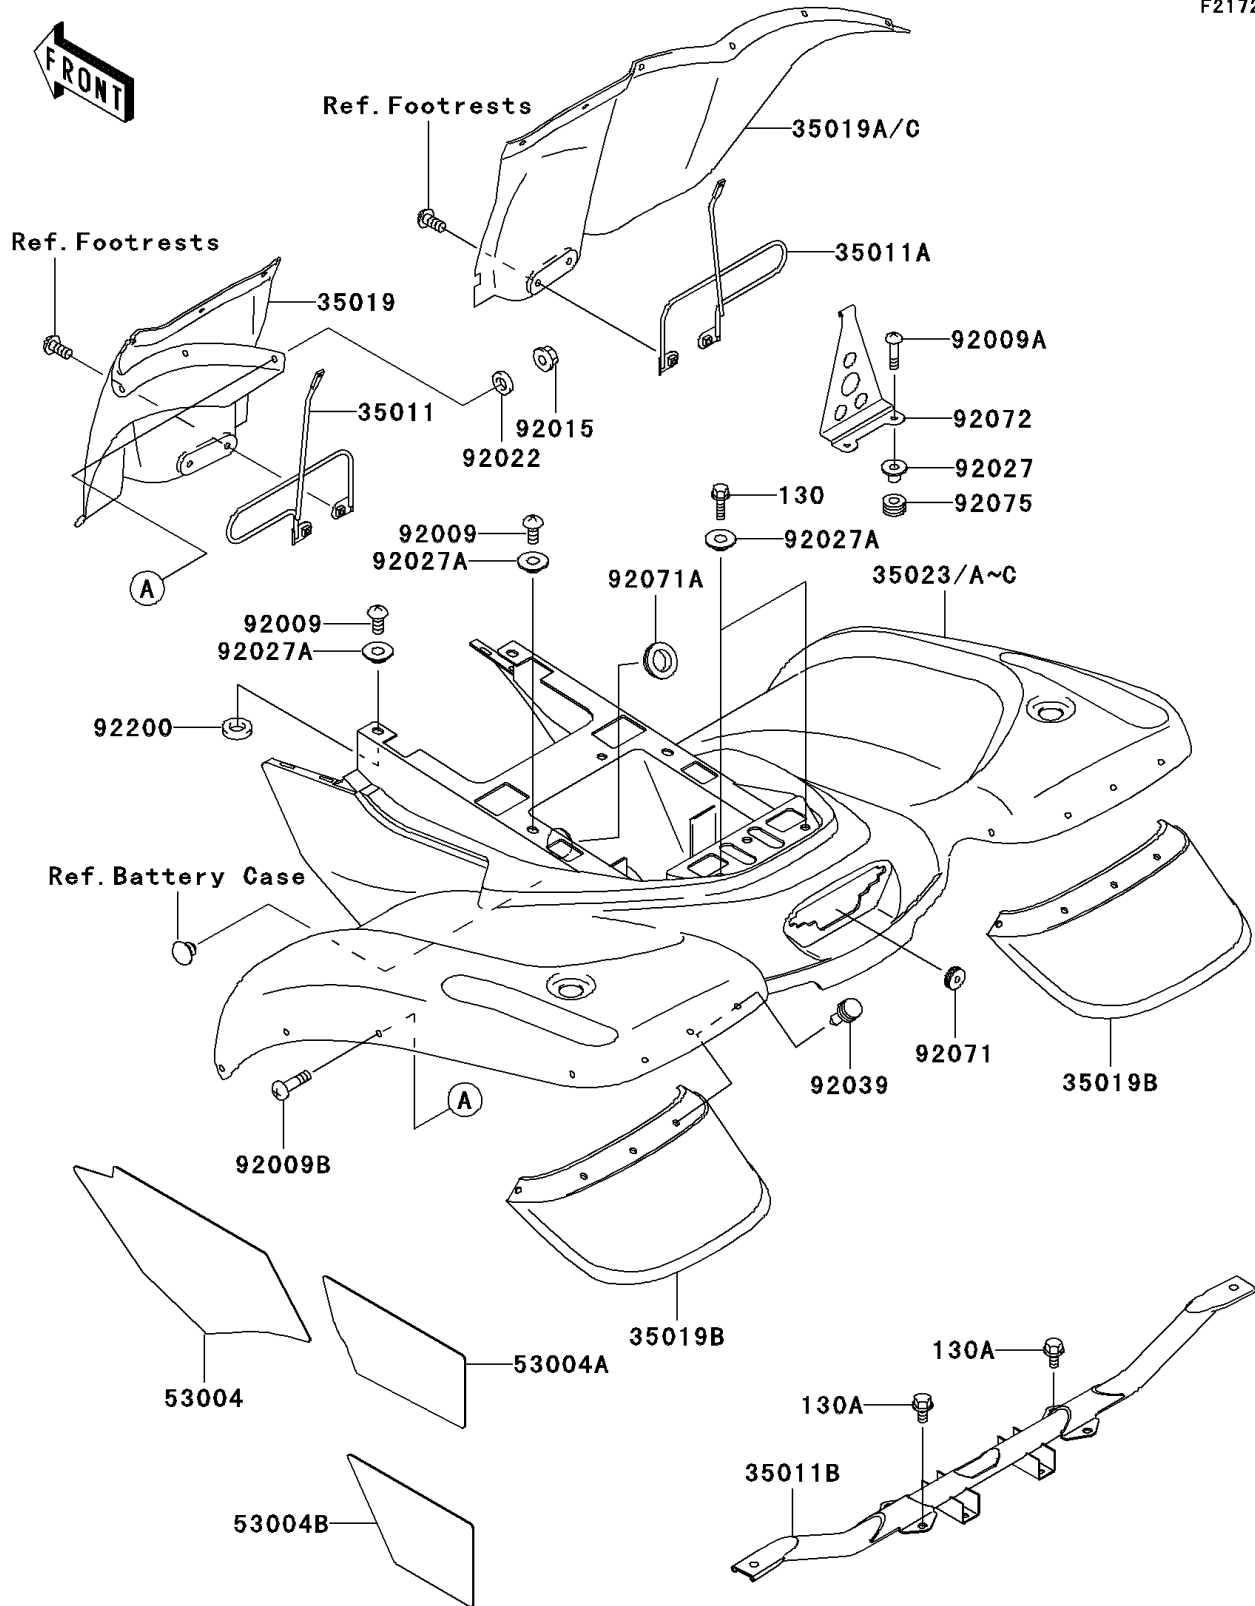

1999 Prairie 400

PARTS DIAGRAM

Rear Fender(s)

F2172

1999 Prairie 400

PARTS LIST

Rear Fender(s)

ITEM NAME

PART NUMBER

QUANTITY
