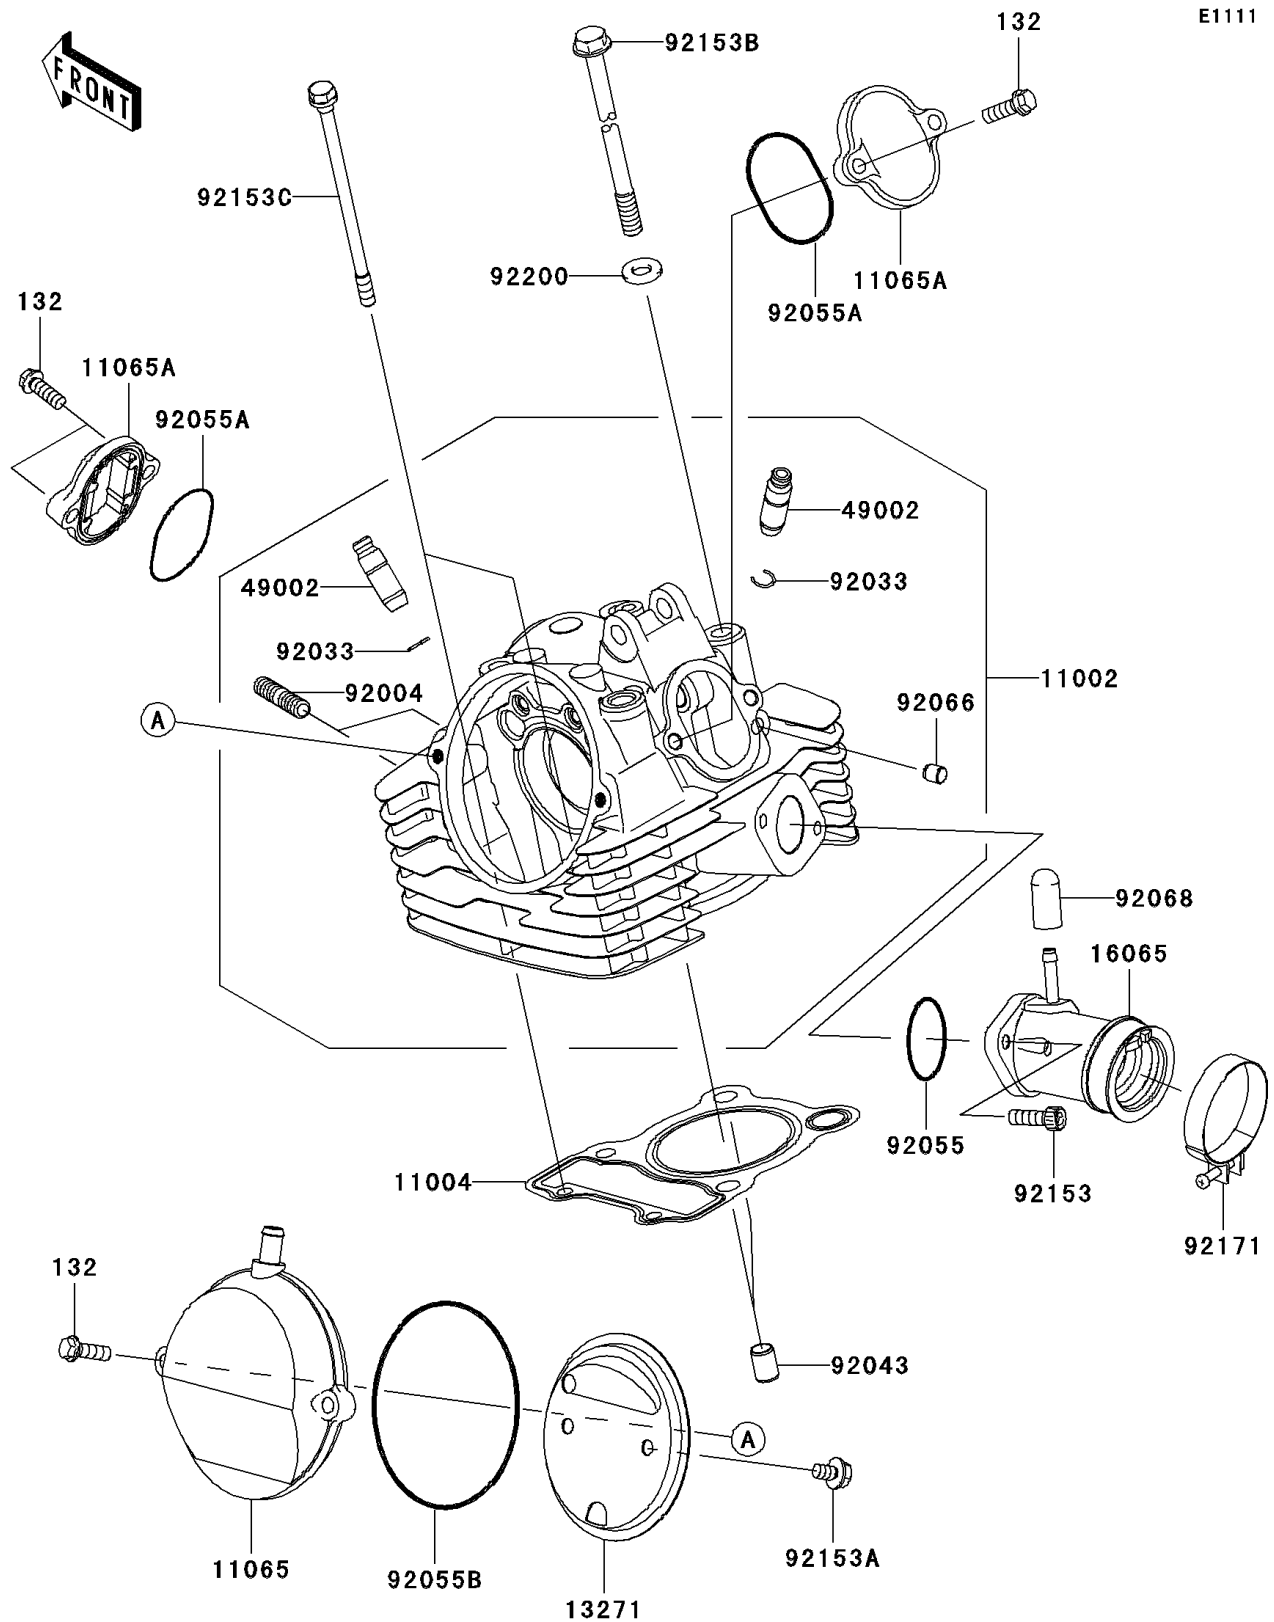

2008 KLX[®]140

PARTS DIAGRAM

Cylinder Head(A8F-A9FA)

2008 KLX[®]140

PARTS LIST

Cylinder Head(A8F-A9FA)

Kawasaki

Let the Good Times Roll[®]

ITEM NAME

PART NUMBER

QUANTITY
