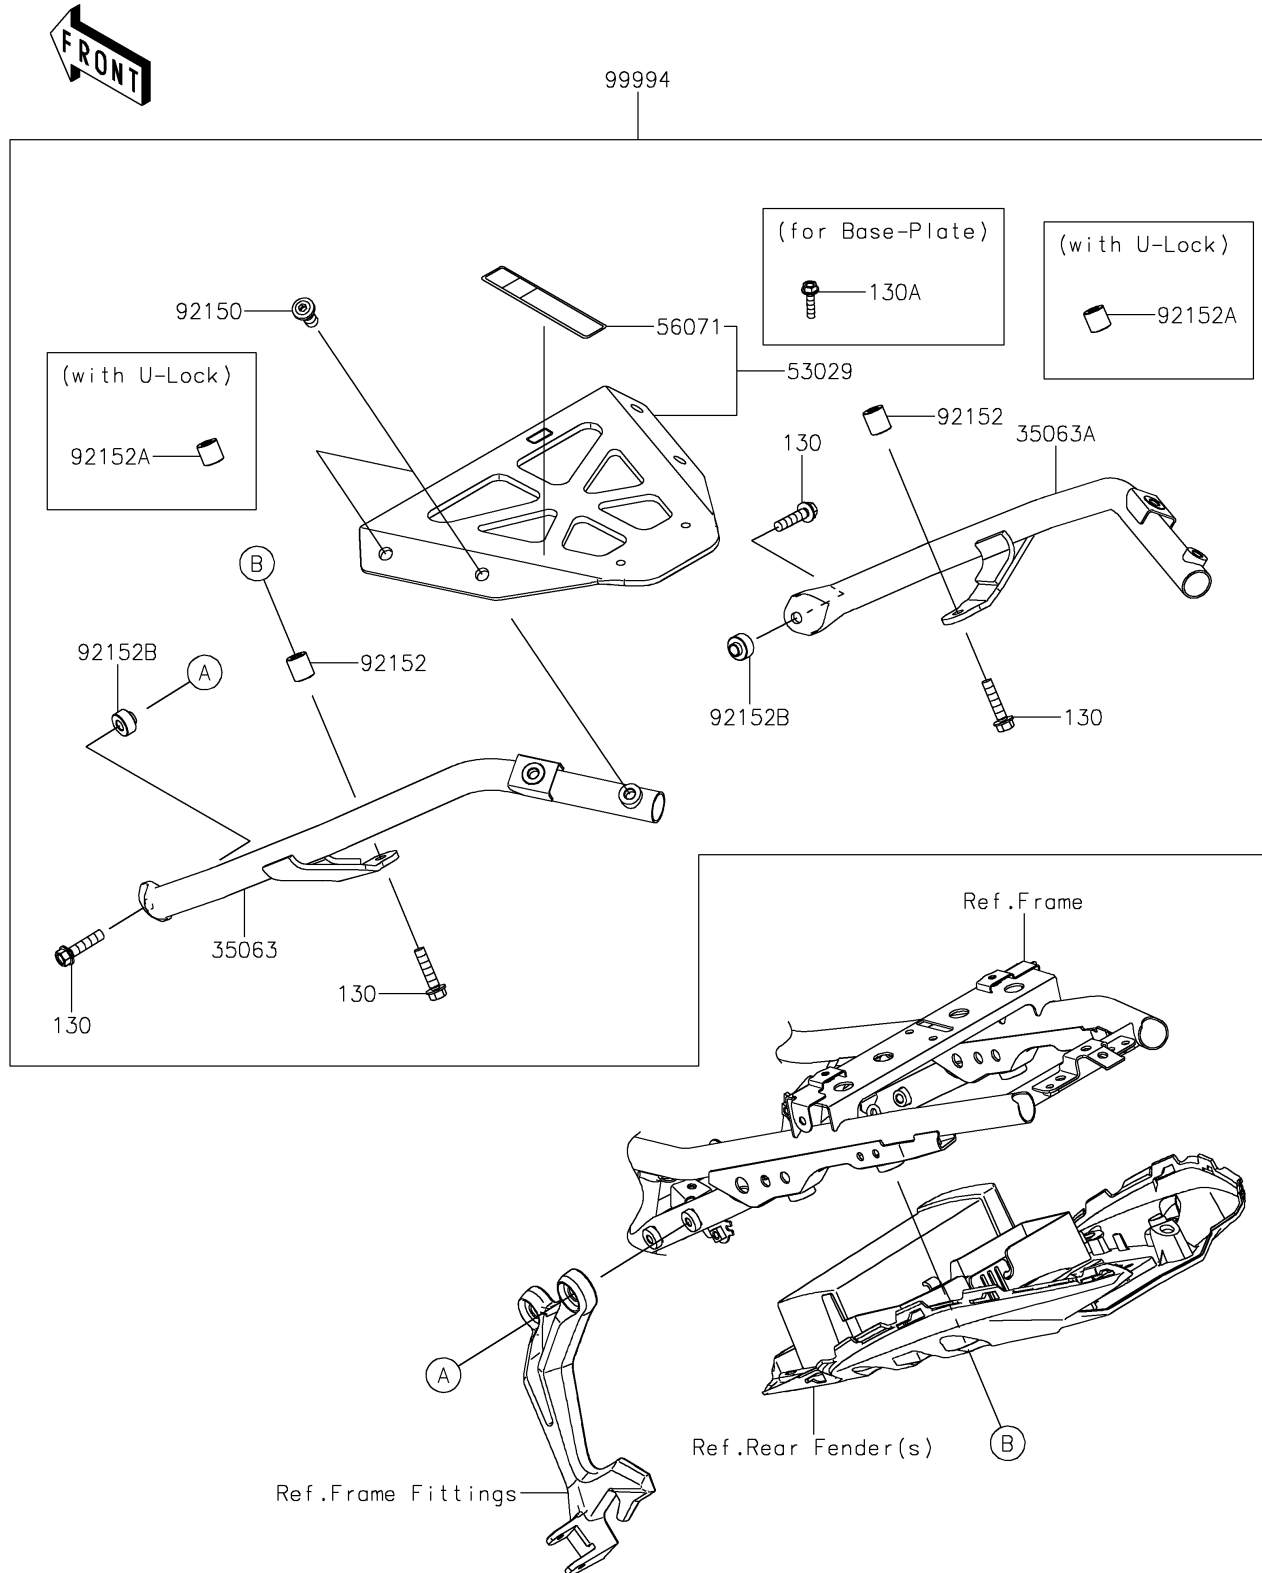

2019 NINJA® 650 ABS

PARTS DIAGRAM

Accessory(Topcase Bracket)

F2910F

2019 NINJA® 650 ABS

PARTS LIST

Accessory(Topcase Bracket)

ITEM NAME

PART NUMBER

QUANTITY
