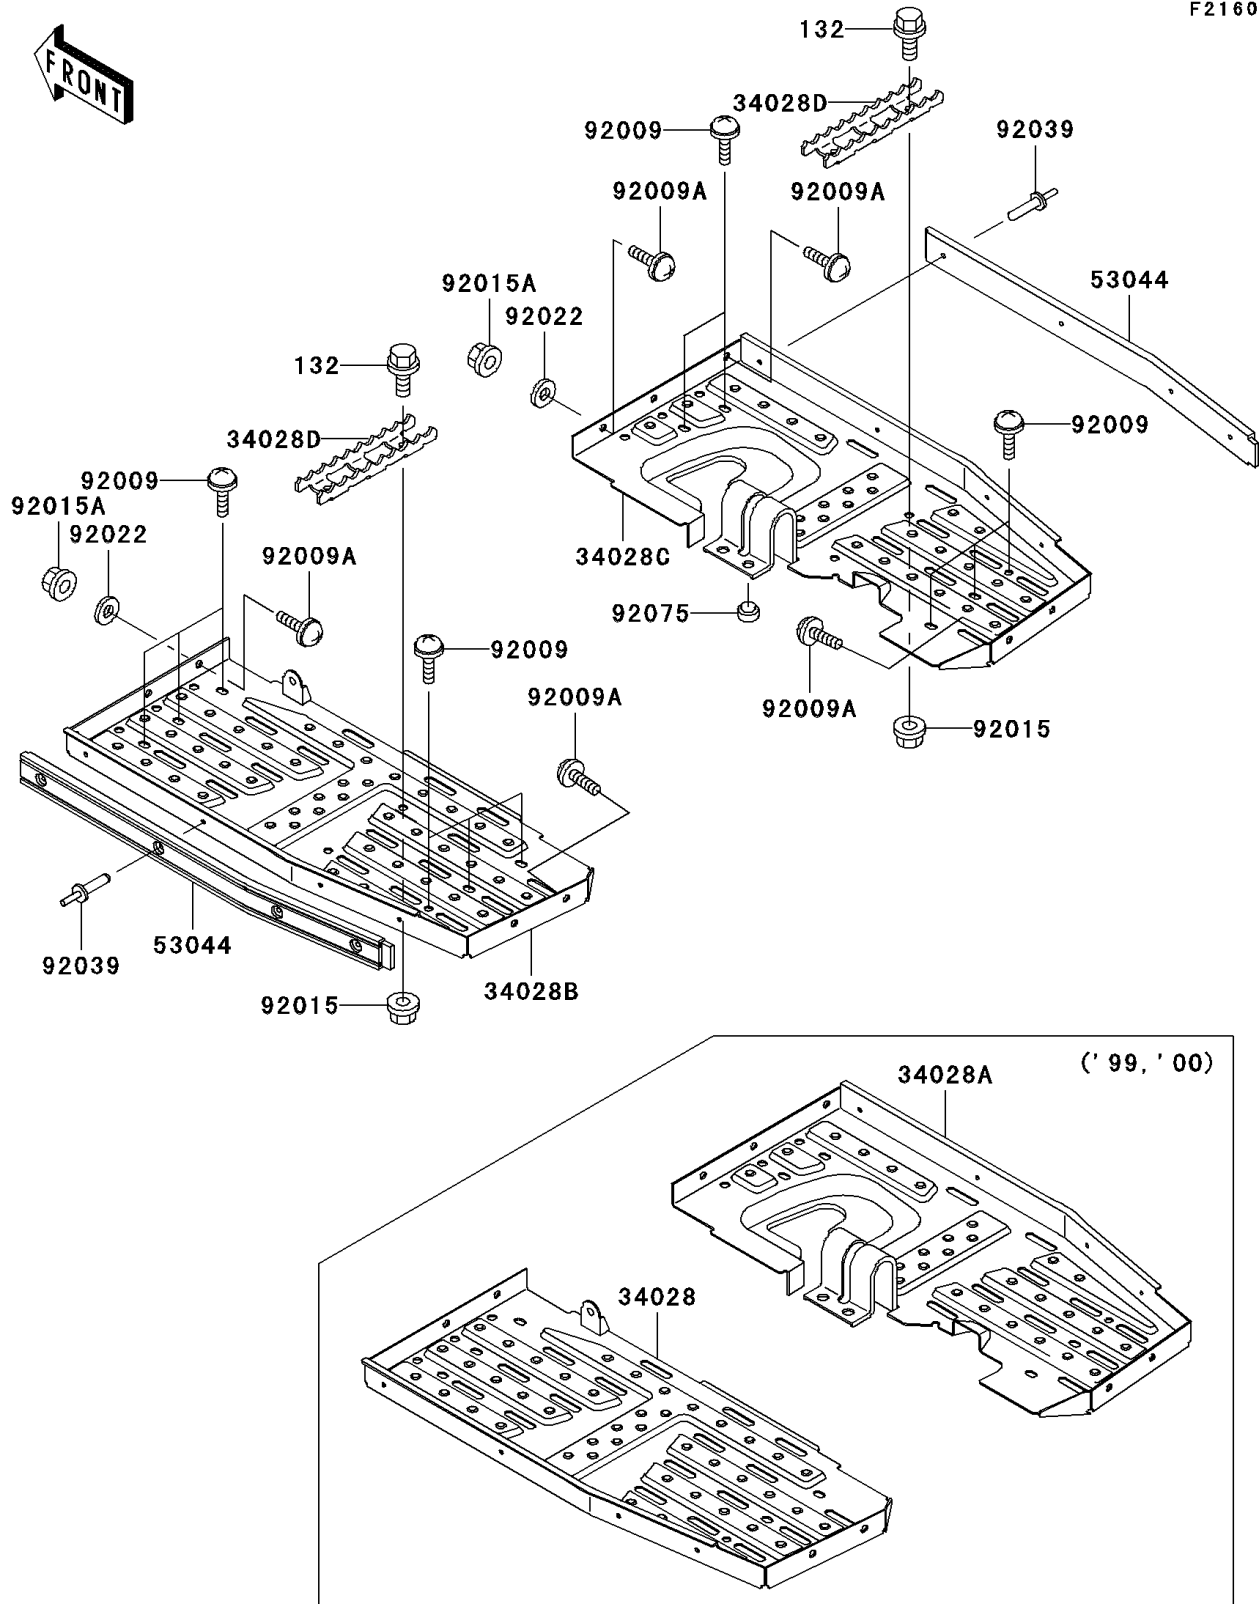

1999 Prairie 400

PARTS DIAGRAM

Footrests

F2160

1999 Prairie 400

PARTS LIST

Footrests

ITEM NAME

PART NUMBER

QUANTITY
