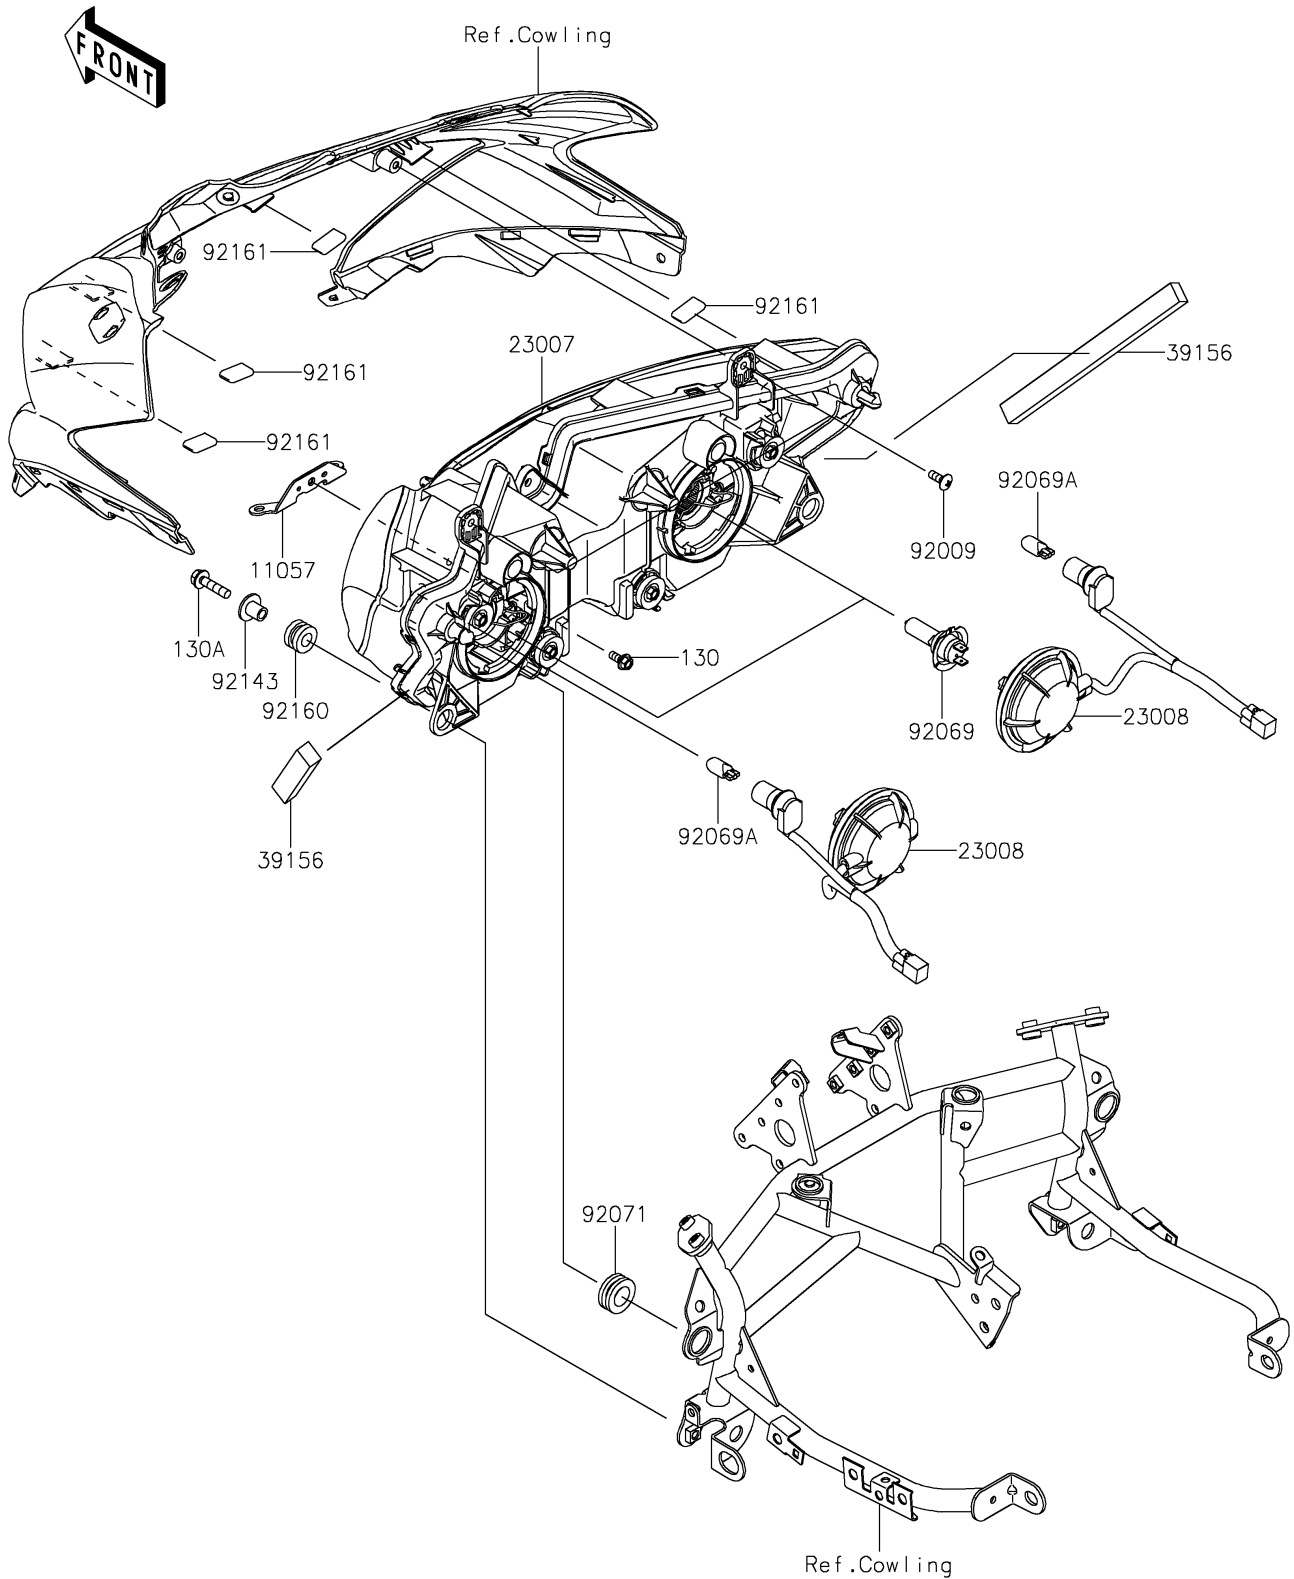

2019 NINJA® 650 ABS

PARTS DIAGRAM

Headlight(s)

F2710

2019 NINJA® 650 ABS

PARTS LIST

Headlight(s)

ITEM NAME

PART NUMBER

QUANTITY
