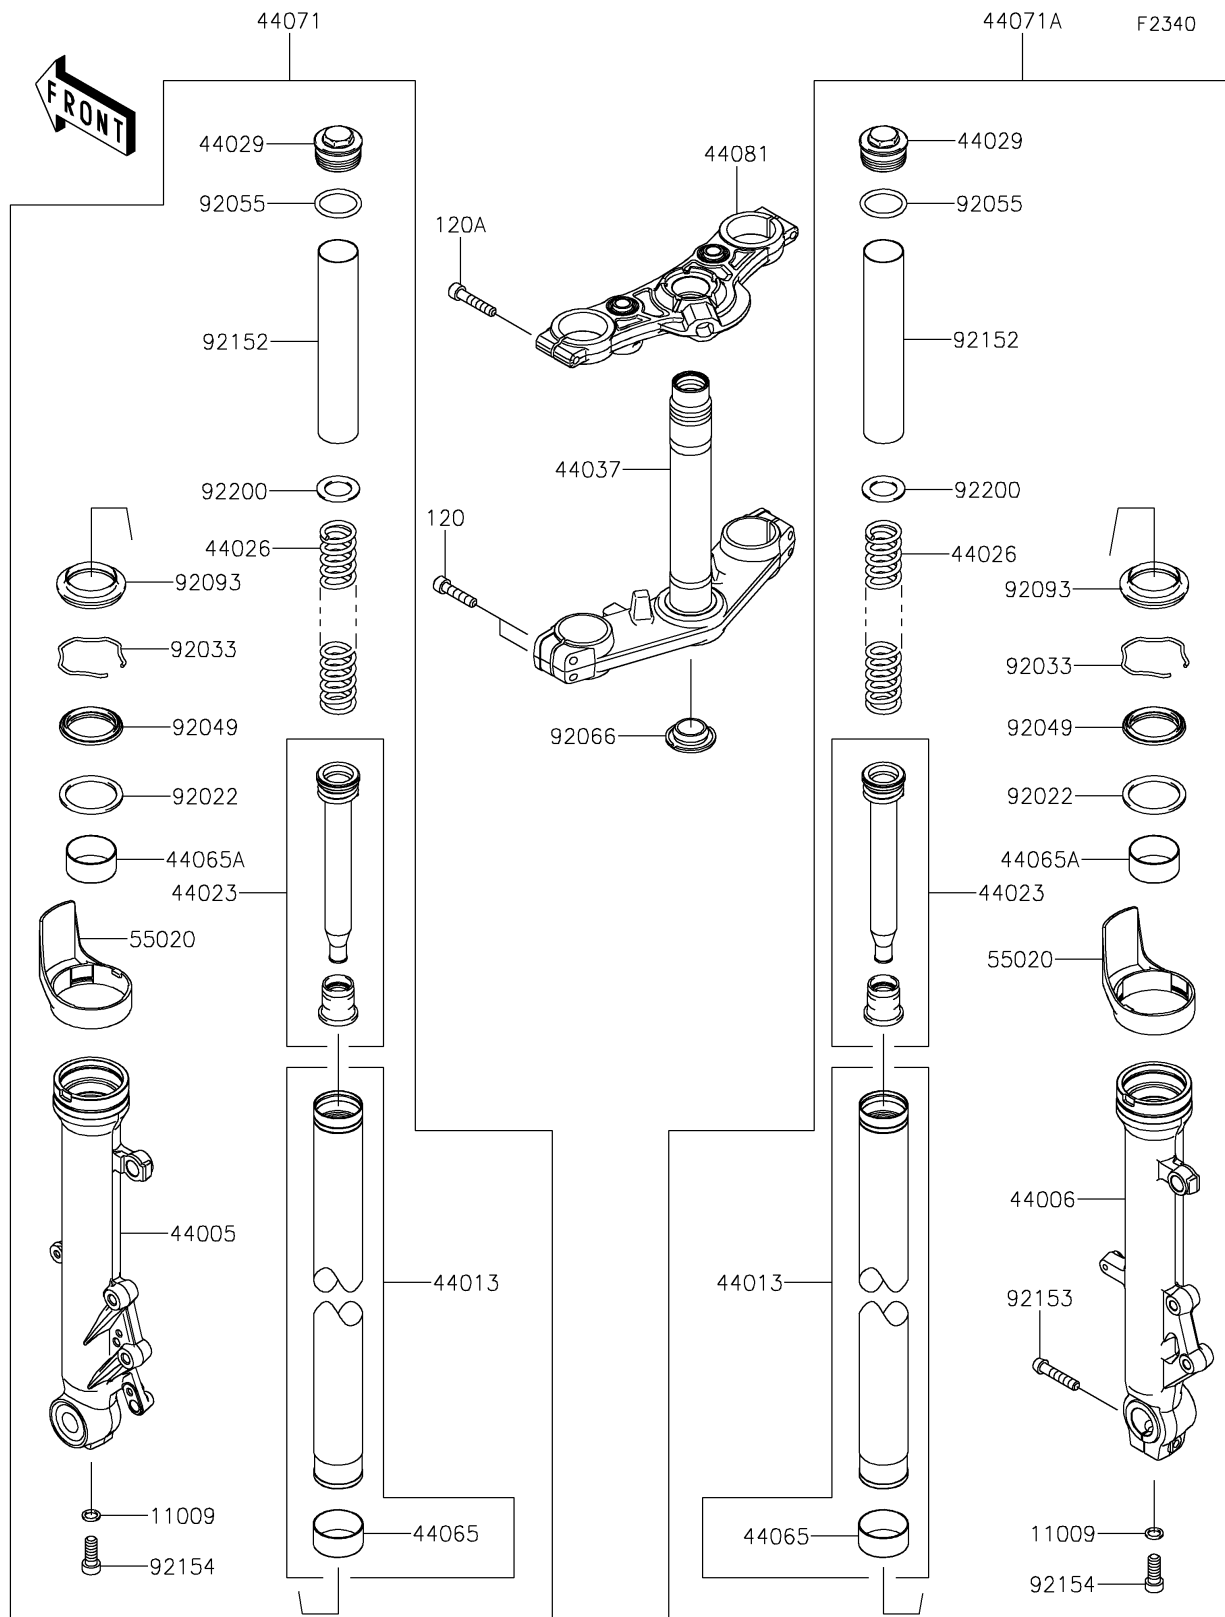

2019 NINJA® 650 ABS

PARTS DIAGRAM

Front Fork

2019 NINJA® 650 ABS

PARTS LIST

Front Fork

ITEM NAME

PART NUMBER

QUANTITY
