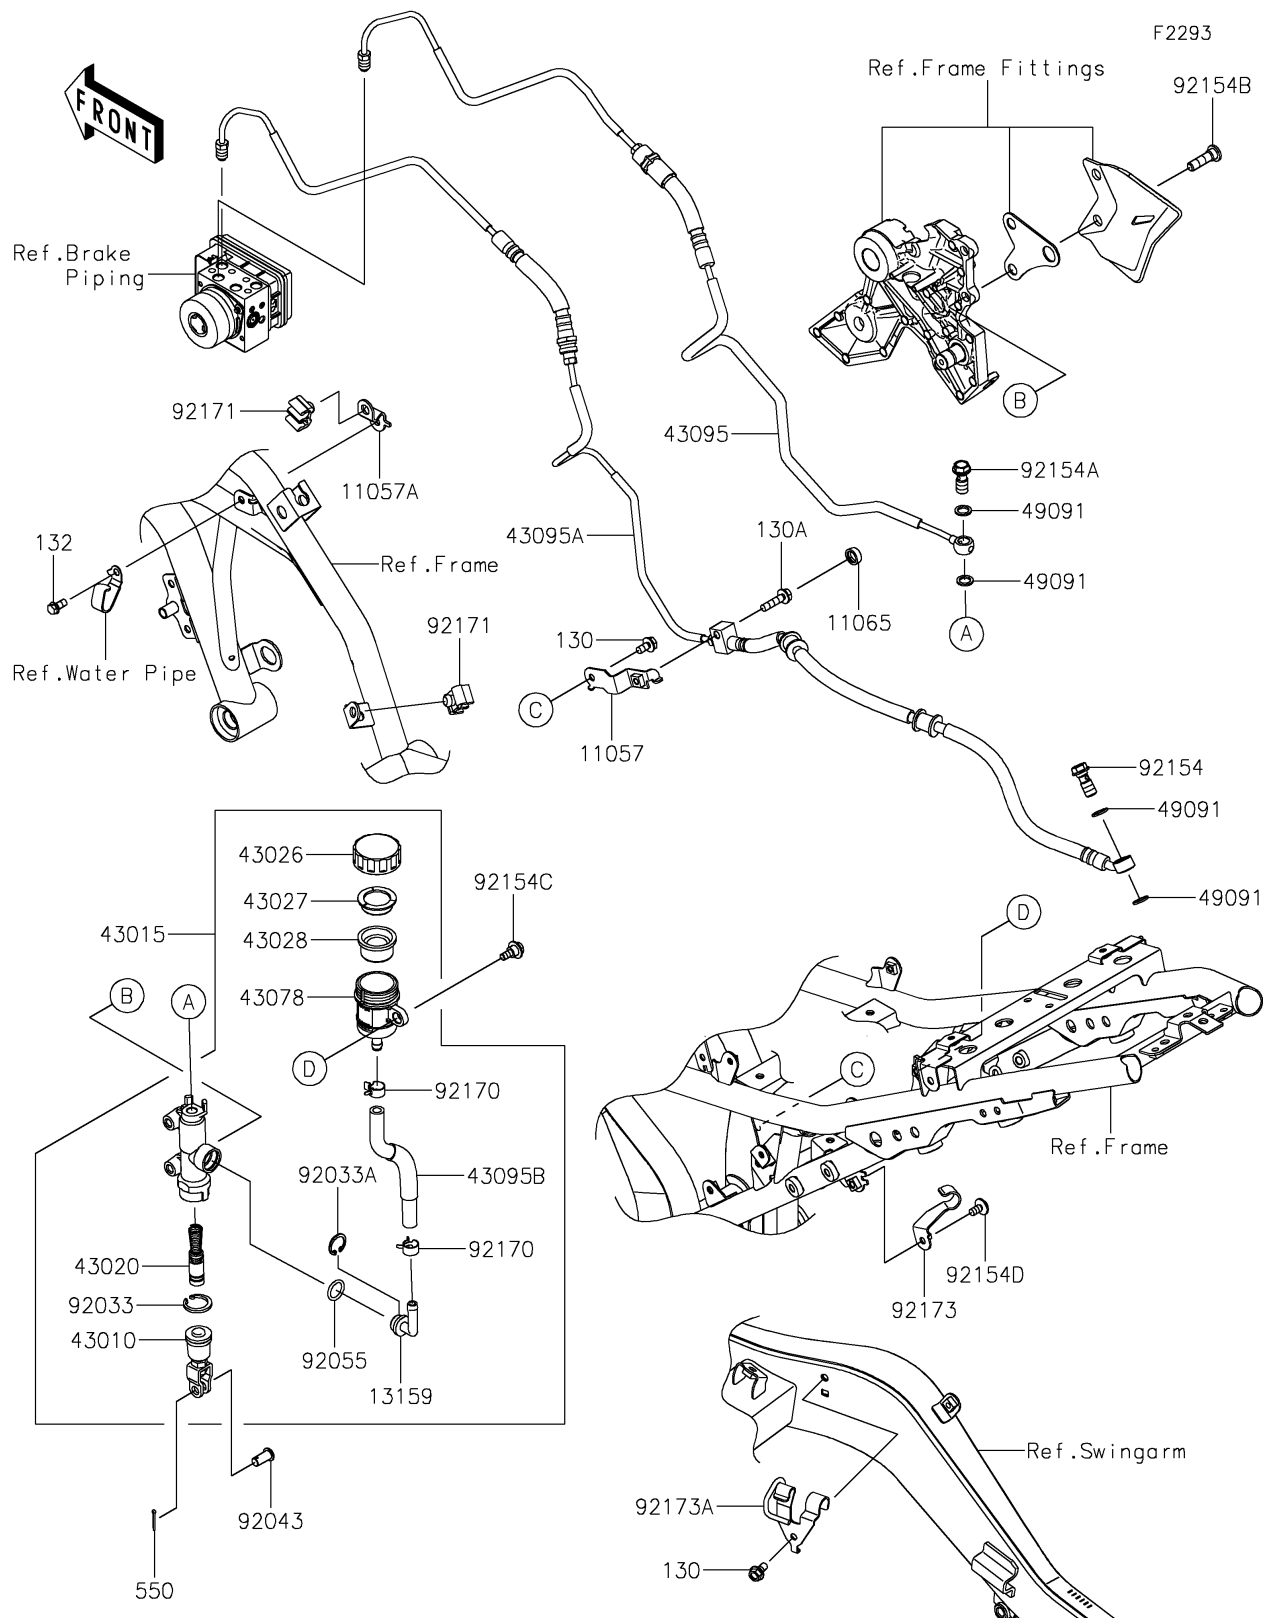

2019 NINJA® 650 ABS

PARTS DIAGRAM

Rear Master Cylinder

2019 NINJA® 650 ABS

PARTS LIST

Rear Master Cylinder

ITEM NAME

PART NUMBER

QUANTITY
