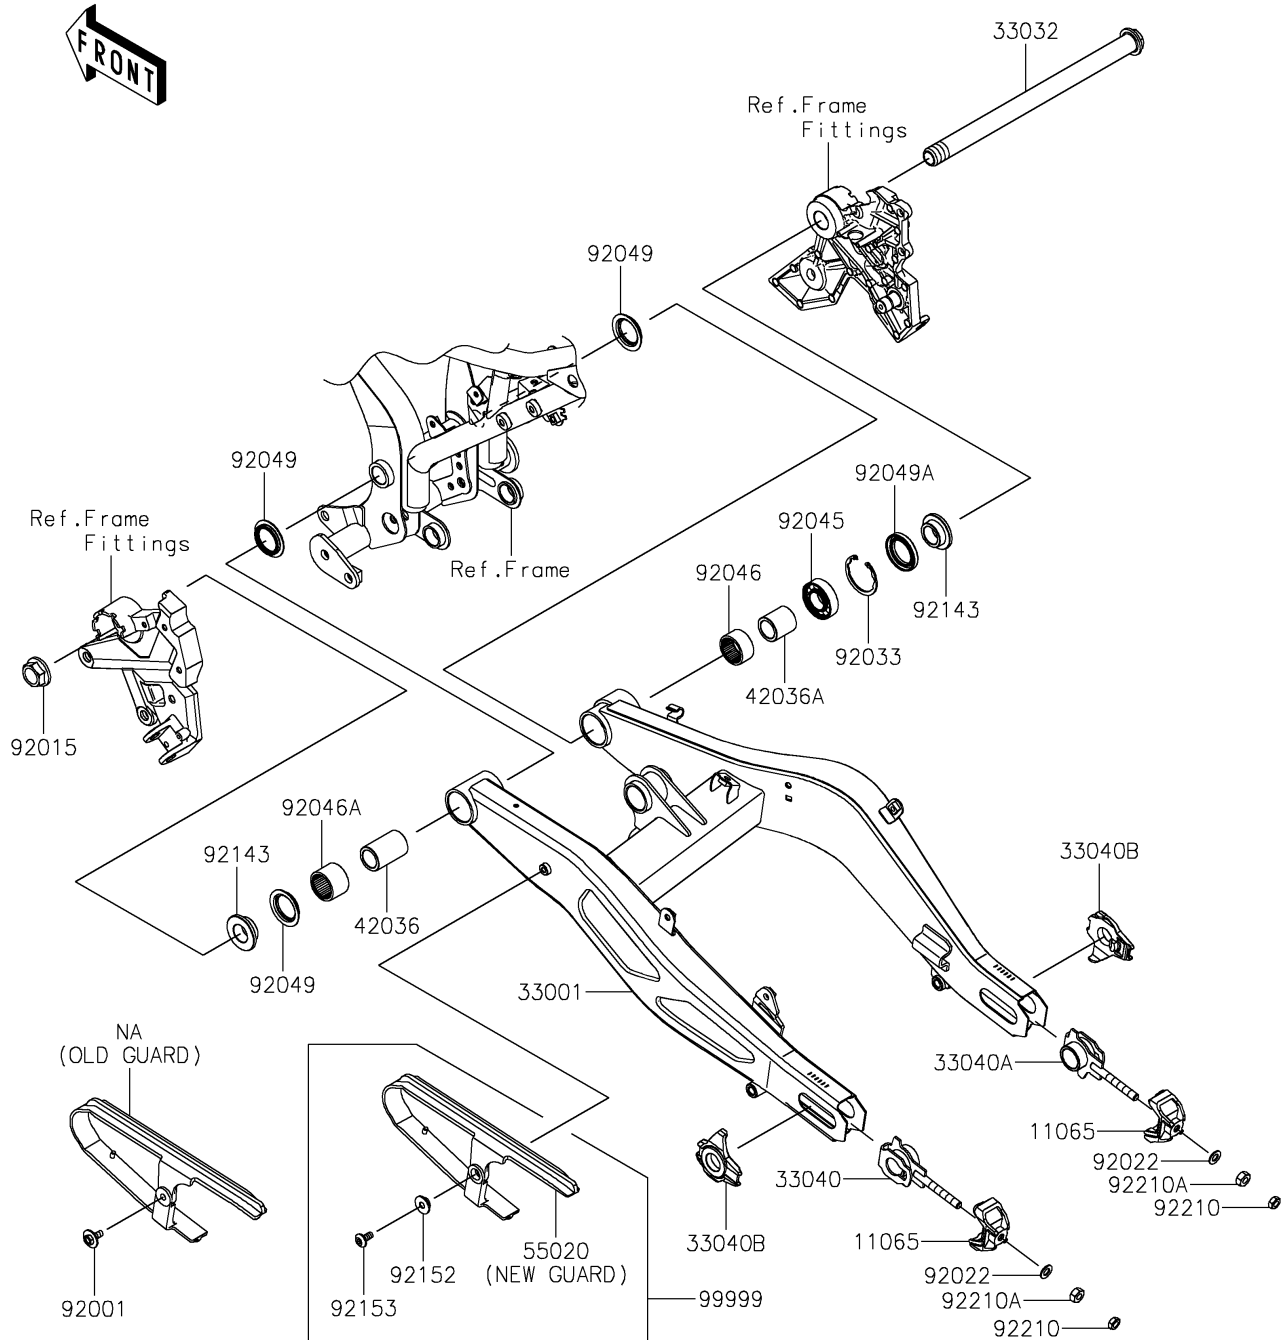

2019 NINJA® 650 ABS

PARTS DIAGRAM

Swingarm

F2141

| HOLE SIZE | GUARD | BOLT | COLLAR |
|---------------------|--------------------------|-------------------------------|--------|
| 7mm (OLD GUARD) | 99999 (NEW GUARD KIT) | 92001 (ONLY FOR OLD GUARD) | NONE |
| 13mm (NEW GUARD) | 55020 | 92152 (ONLY FOR NEW GUARD) | 92153 |

2019 NINJA® 650 ABS

PARTS LIST

Swingarm

ITEM NAME

PART NUMBER

QUANTITY
