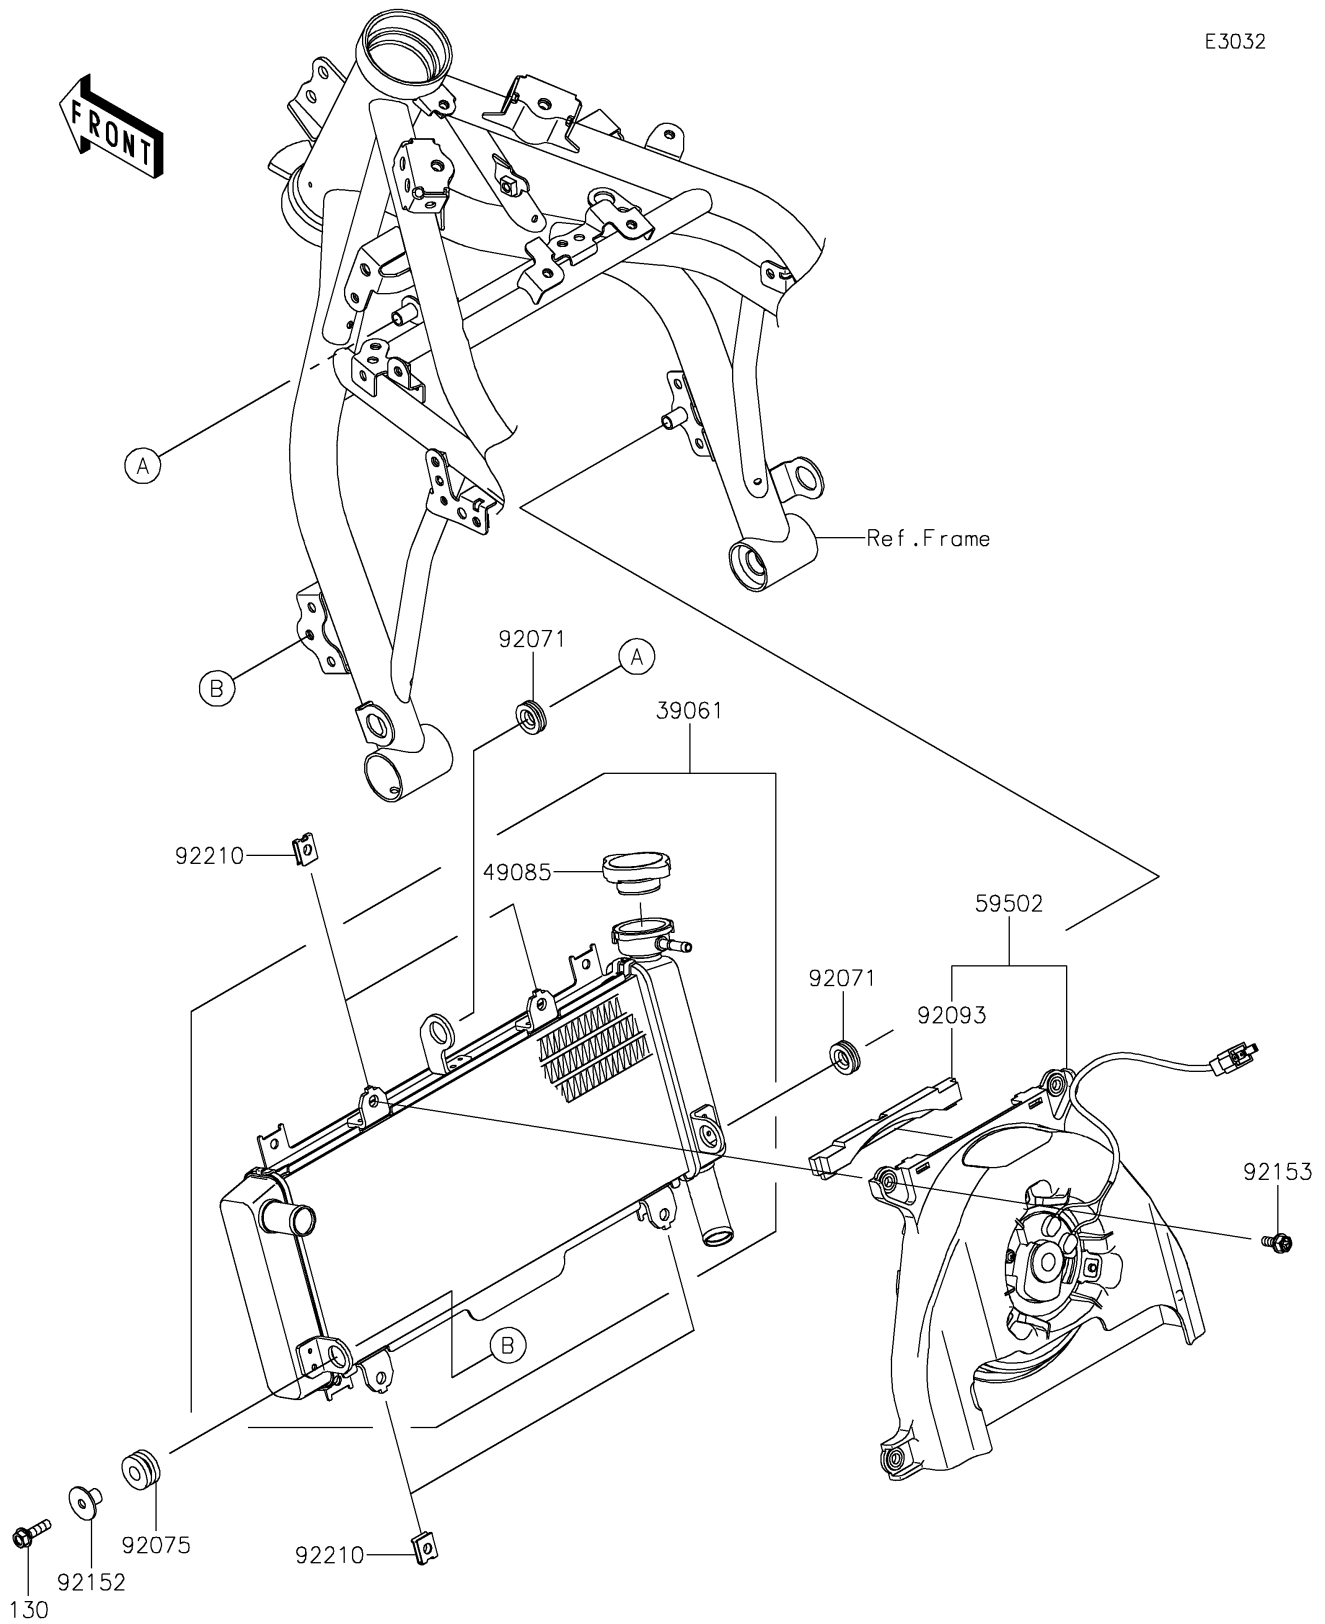

2019 NINJA® 650 ABS

PARTS DIAGRAM

Radiator

E3032

2019 NINJA® 650 ABS

PARTS LIST

Radiator

ITEM NAME

PART NUMBER

QUANTITY
