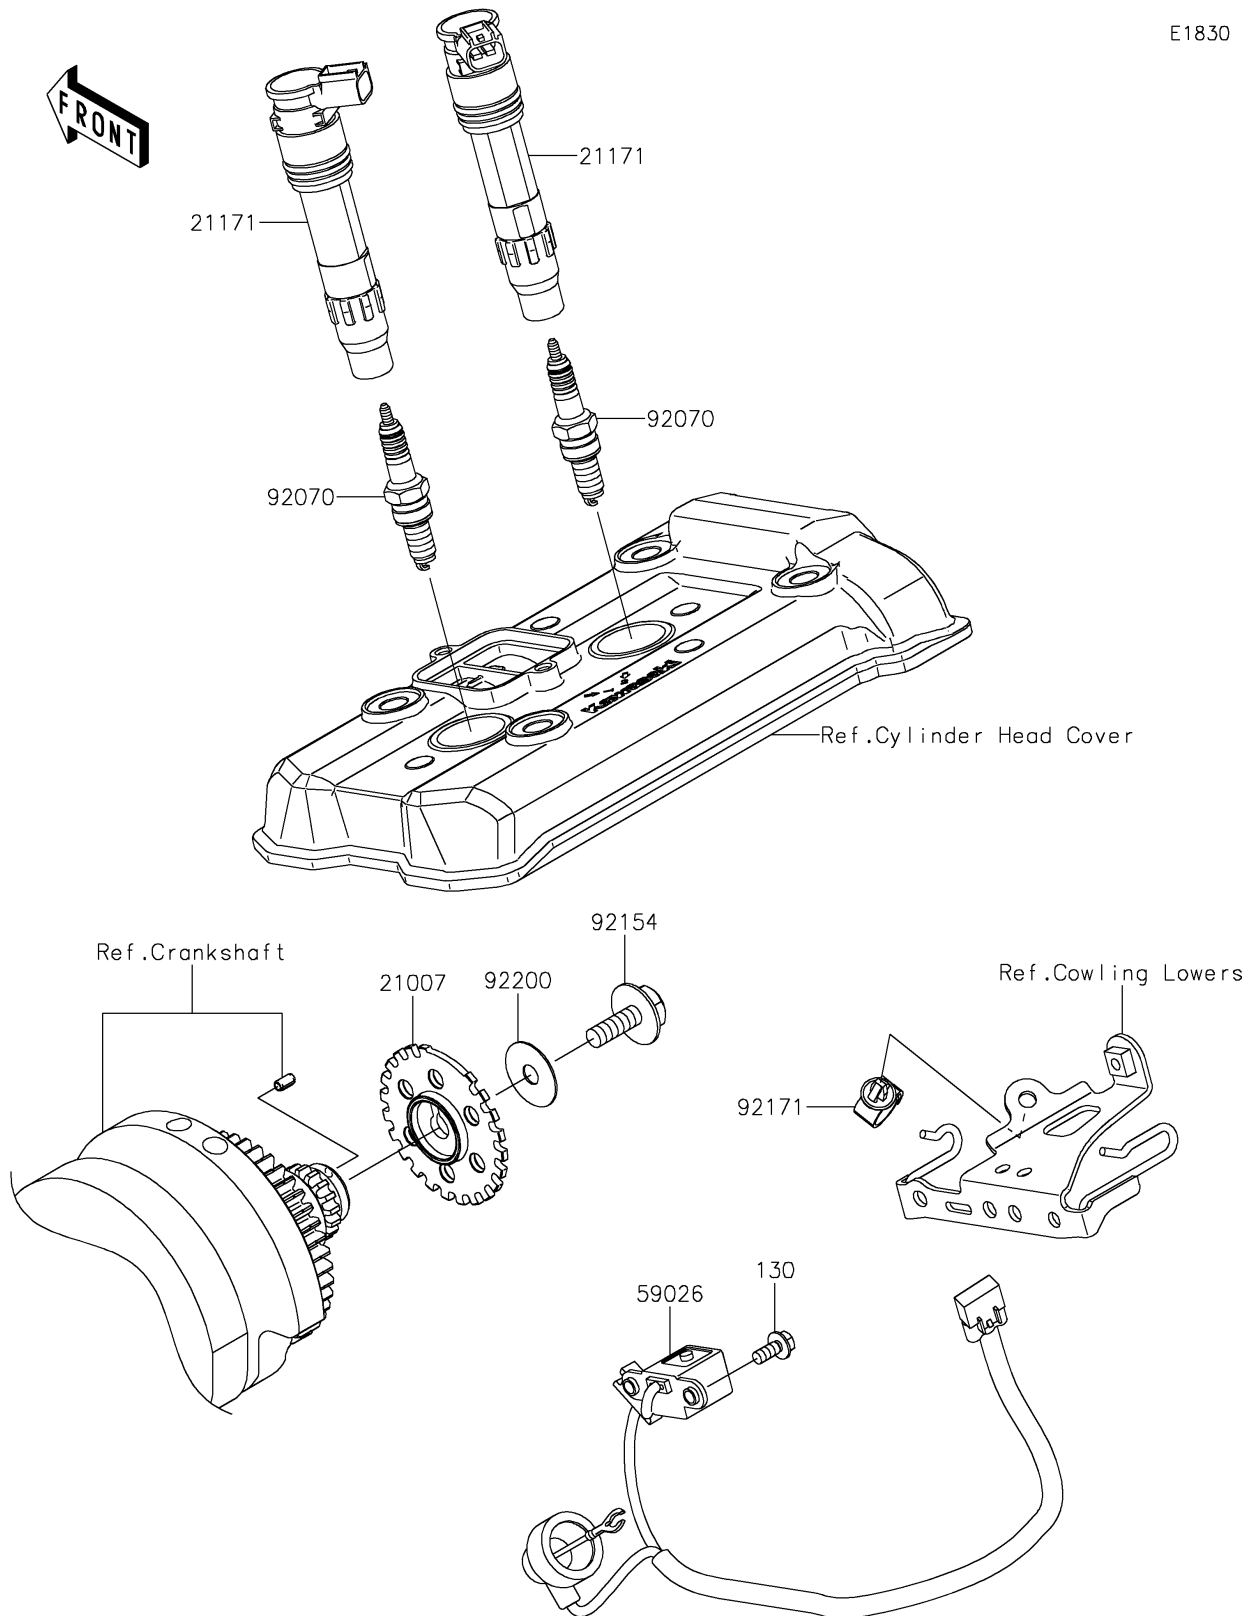

2019 NINJA® 650 ABS

PARTS DIAGRAM

Ignition System

E1830

2019 NINJA® 650 ABS

PARTS LIST

Ignition System

ITEM NAME

PART NUMBER

QUANTITY
