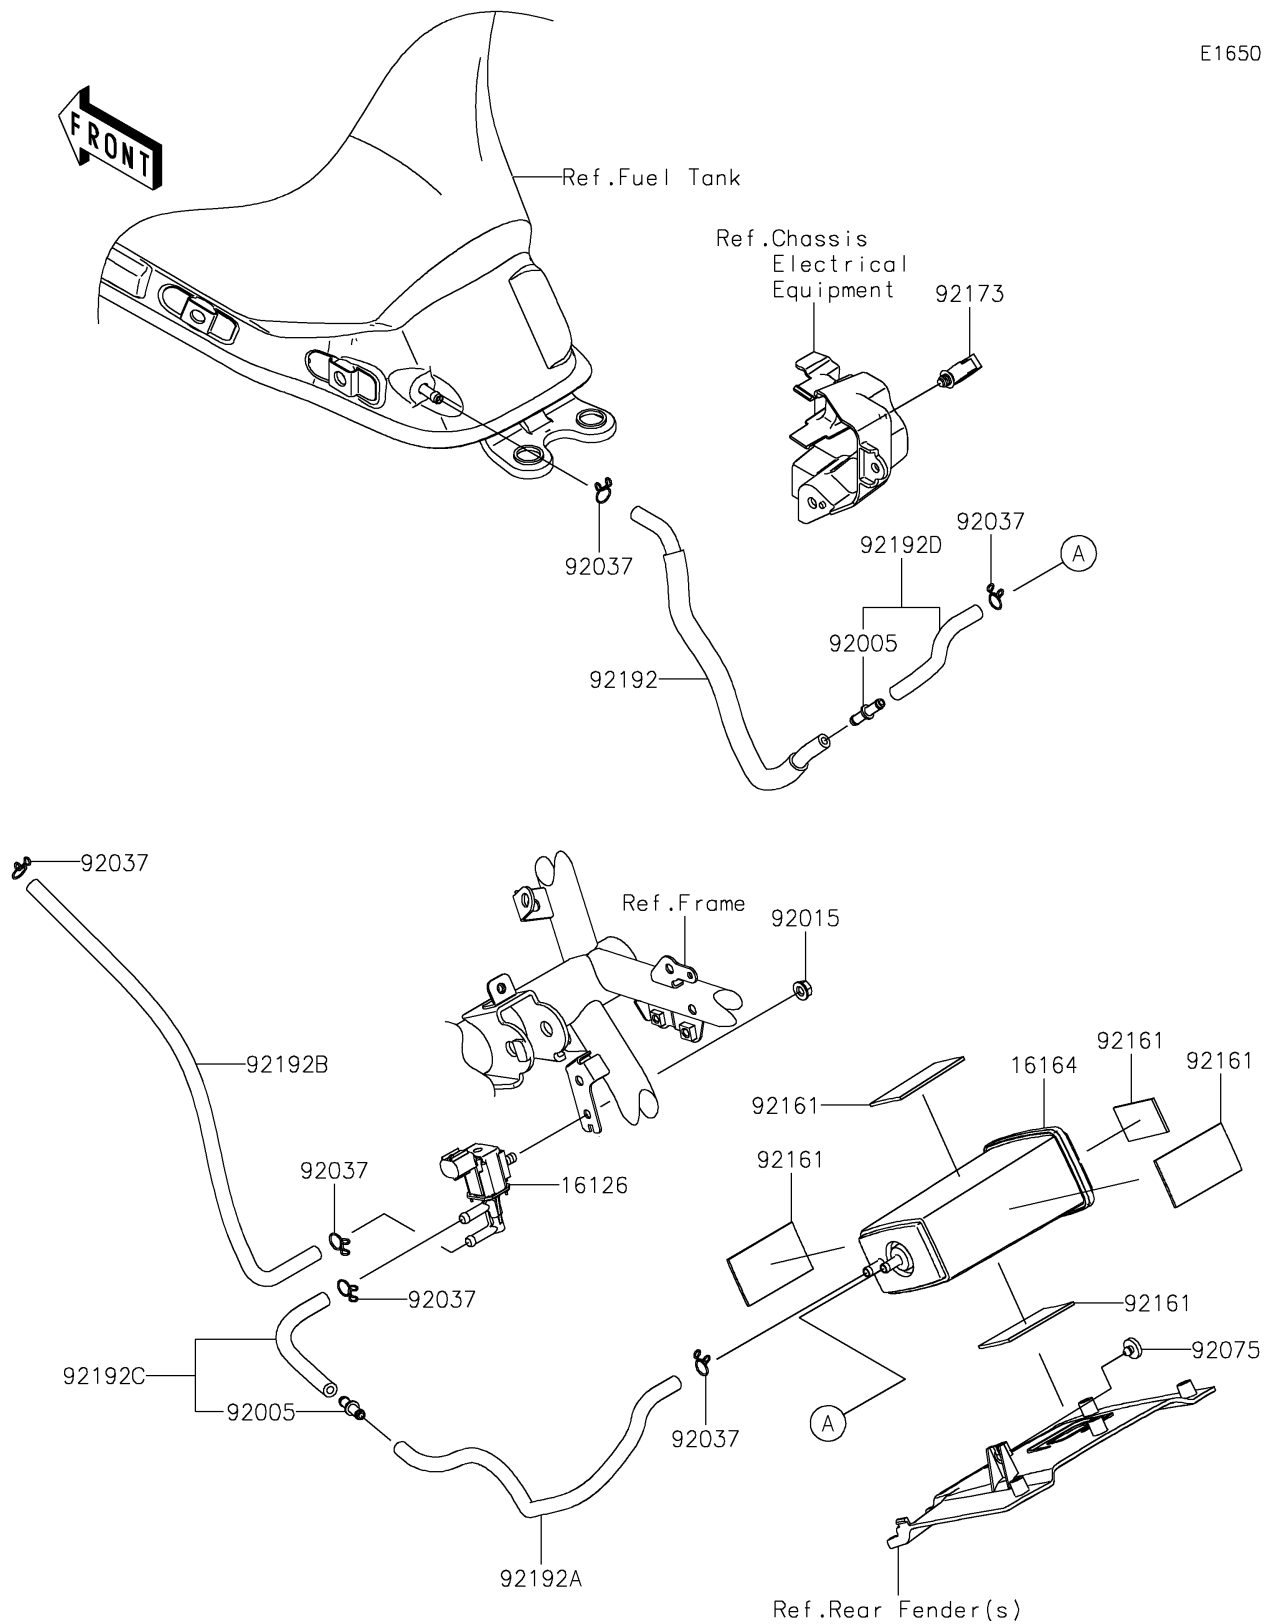

2019 NINJA® 650 ABS

PARTS DIAGRAM

Fuel Evaporative System(CA)

E1650

2019 NINJA® 650 ABS

PARTS LIST

Fuel Evaporative System(CA)

ITEM NAME

PART NUMBER

QUANTITY
