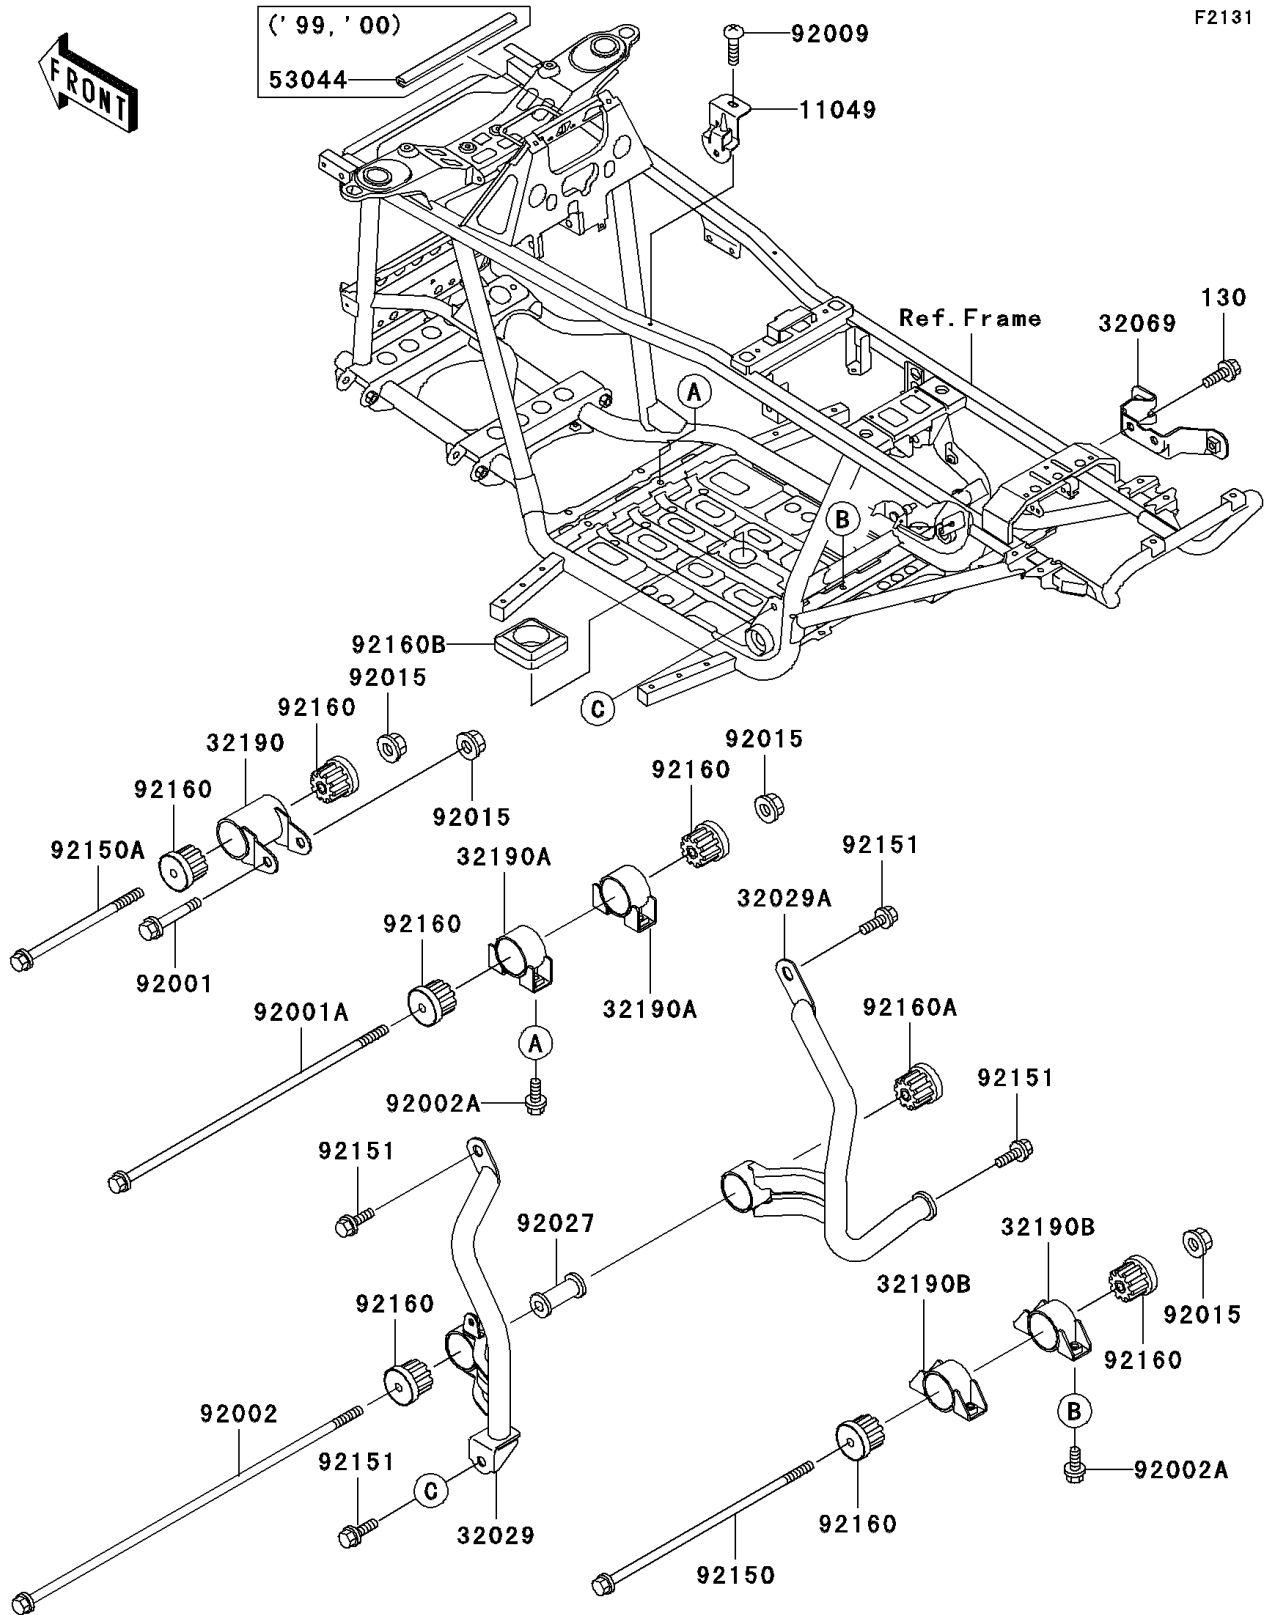

1999 Prairie 400

PARTS DIAGRAM

Frame Fittings

1999 Prairie 400

PARTS LIST

Frame Fittings

ITEM NAME

PART NUMBER

QUANTITY
