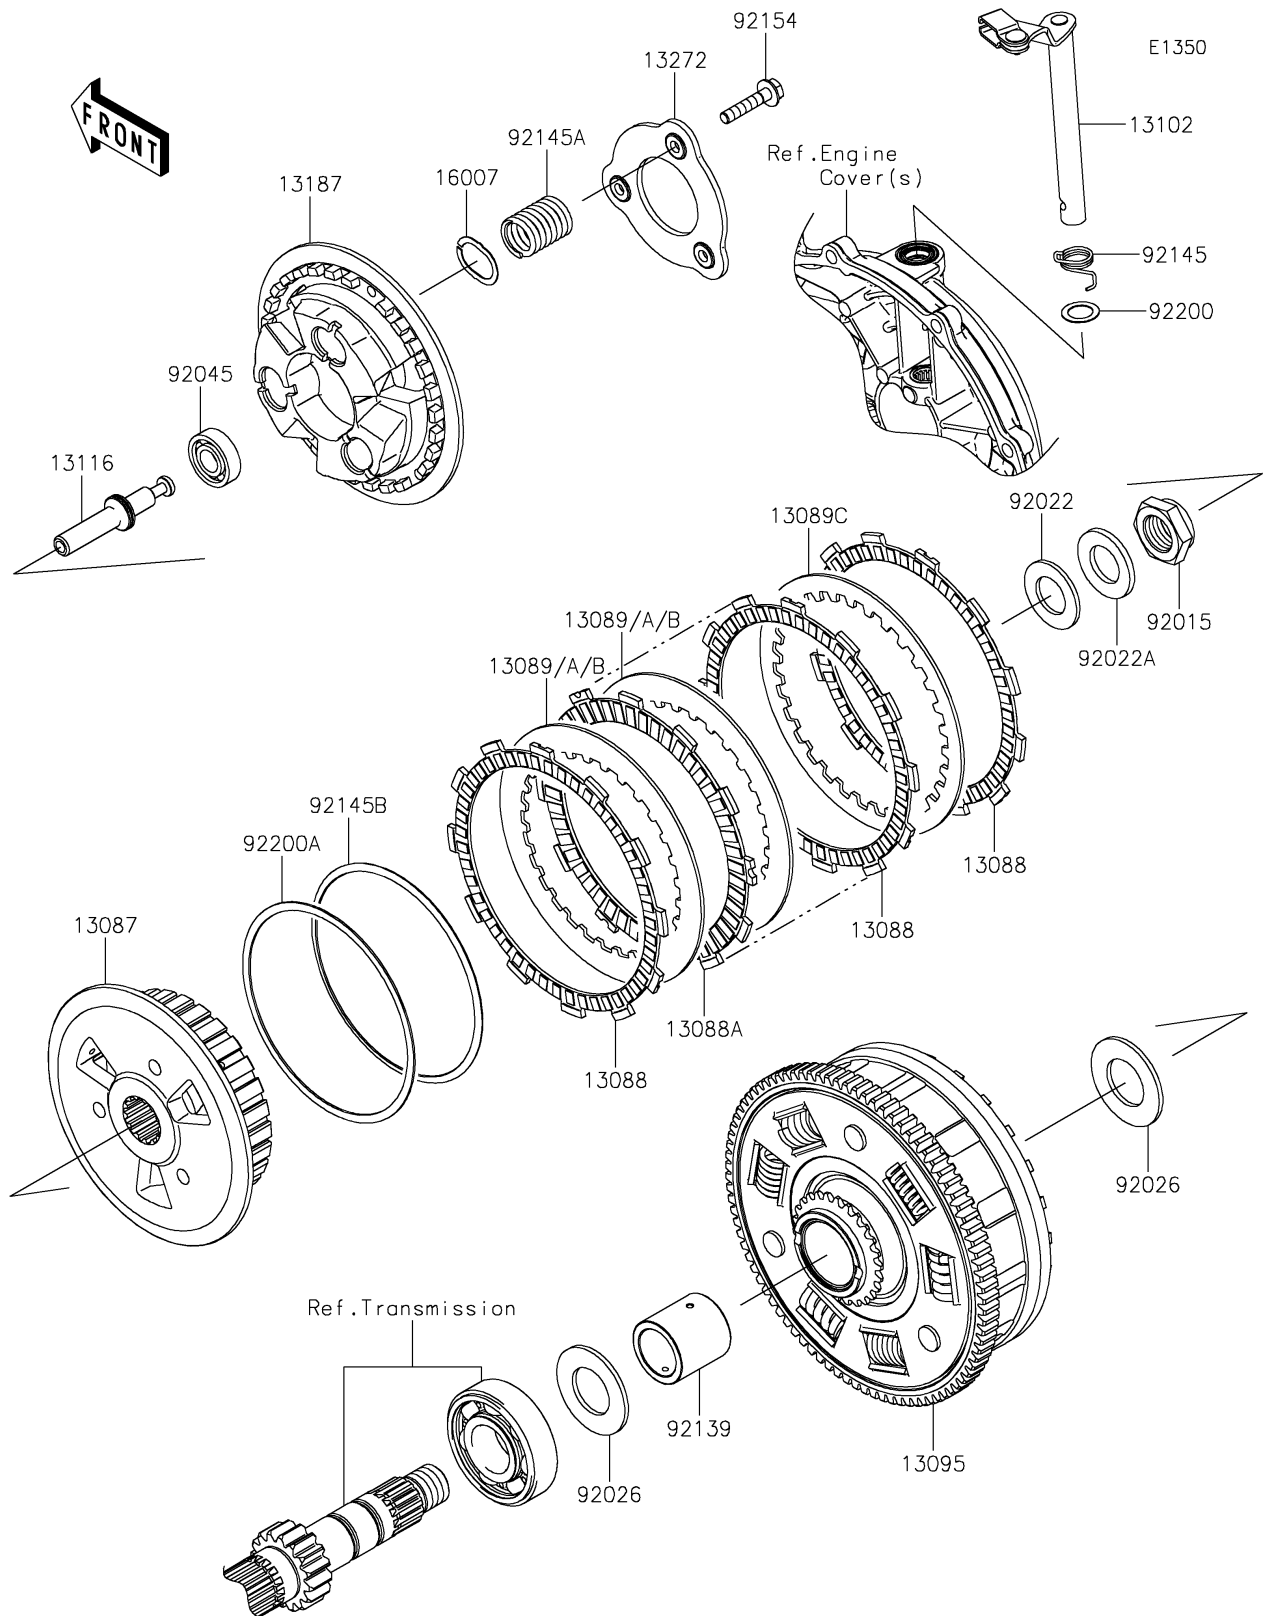

2019 NINJA® 650 ABS

PARTS DIAGRAM

Clutch

2019 NINJA® 650 ABS

PARTS LIST

Clutch

ITEM NAME

PART NUMBER

QUANTITY
