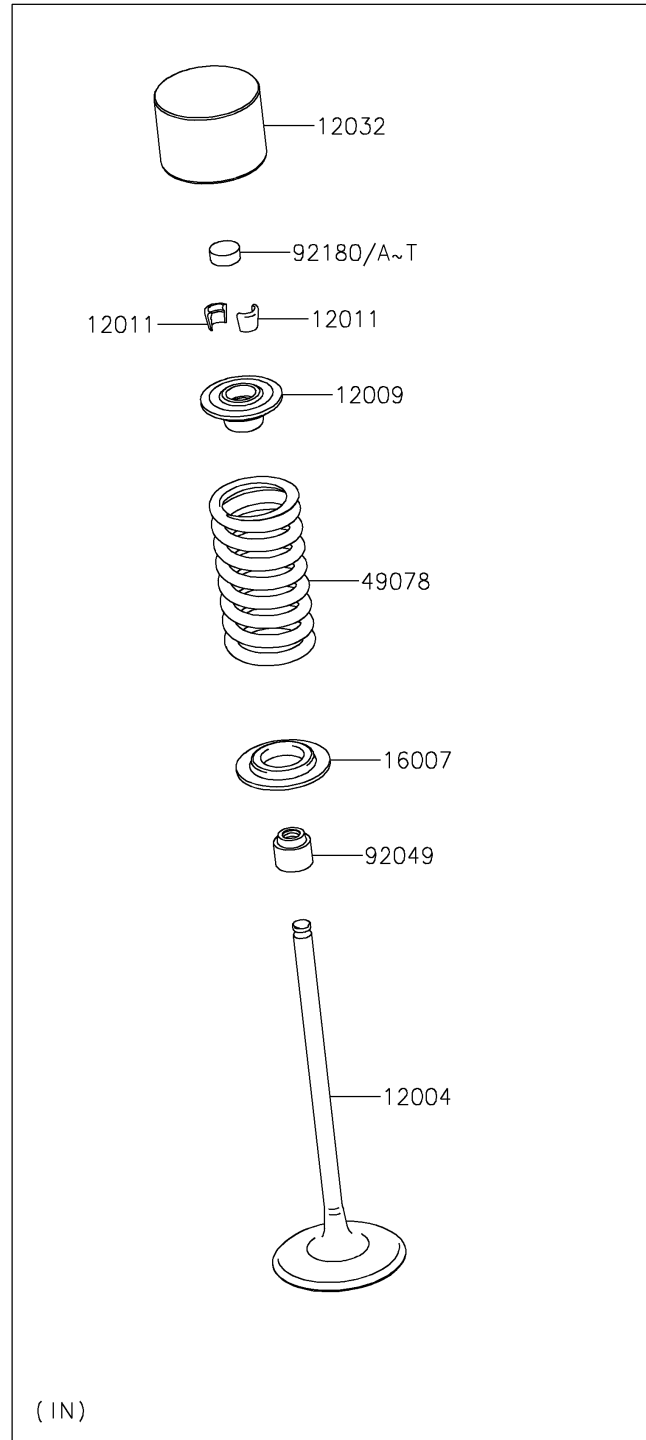

2019 NINJA® 650 ABS

PARTS DIAGRAM

Valve(s)

E1210

2019 NINJA® 650 ABS

PARTS LIST

Valve(s)

ITEM NAME

PART NUMBER

QUANTITY
