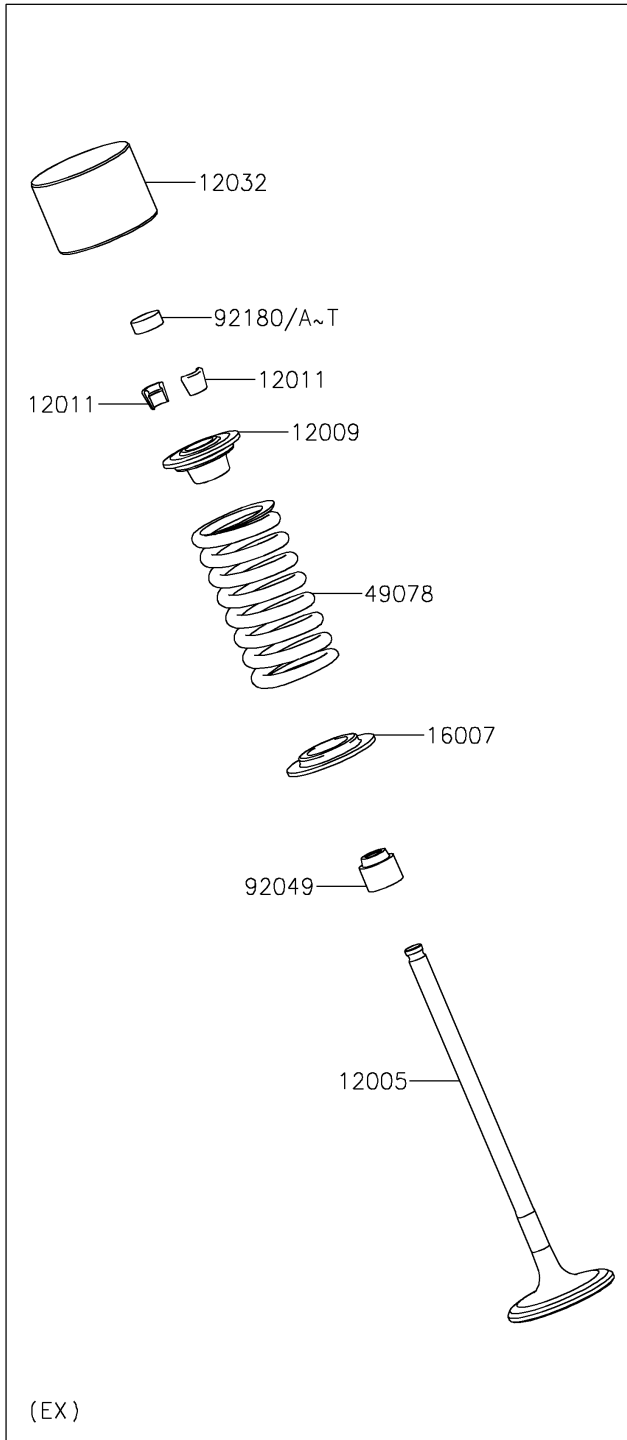

2019 NINJA® 650 ABS

PARTS DIAGRAM

Valve(s)

E1210

2019 NINJA® 650 ABS

PARTS LIST

Valve(s)

ITEM NAME

PART NUMBER

QUANTITY
