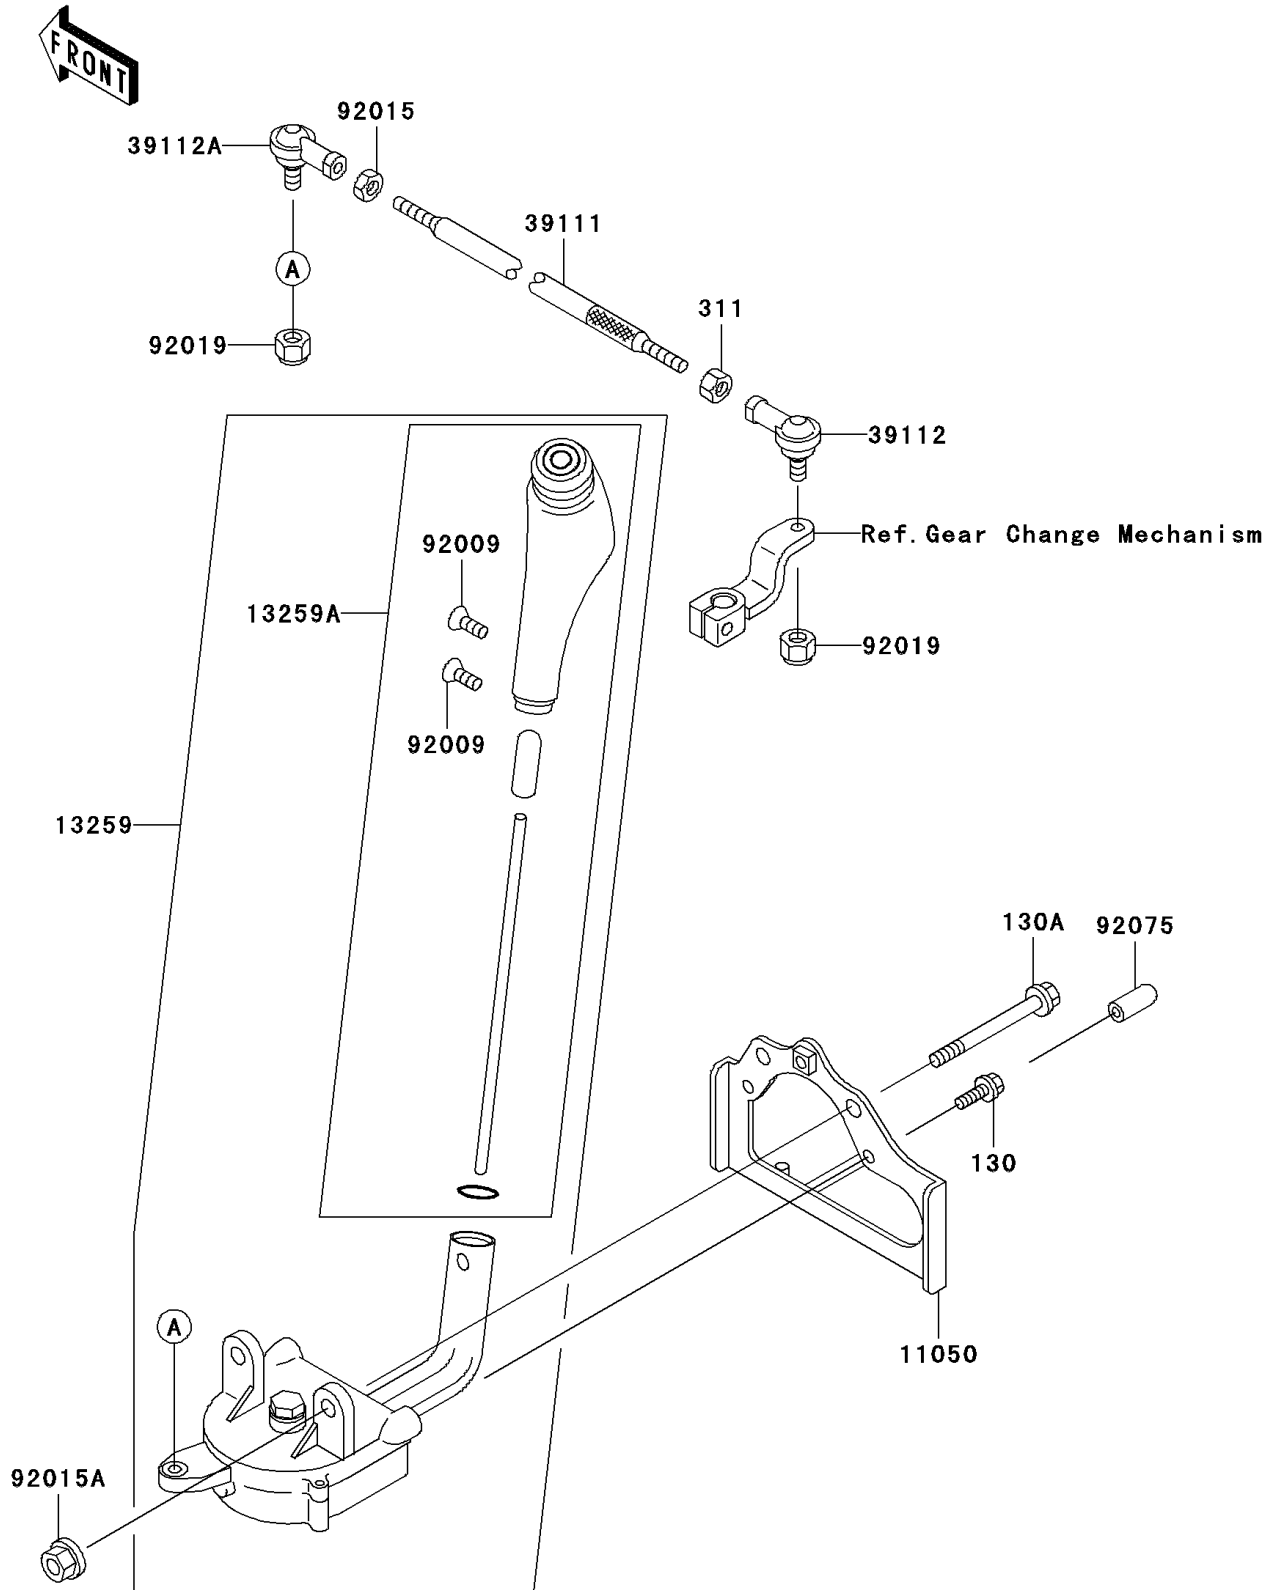

2001 Prairie 400

PARTS DIAGRAM

Control

E7110

2001 Prairie 400

PARTS LIST

Control

ITEM NAME

PART NUMBER

QUANTITY
