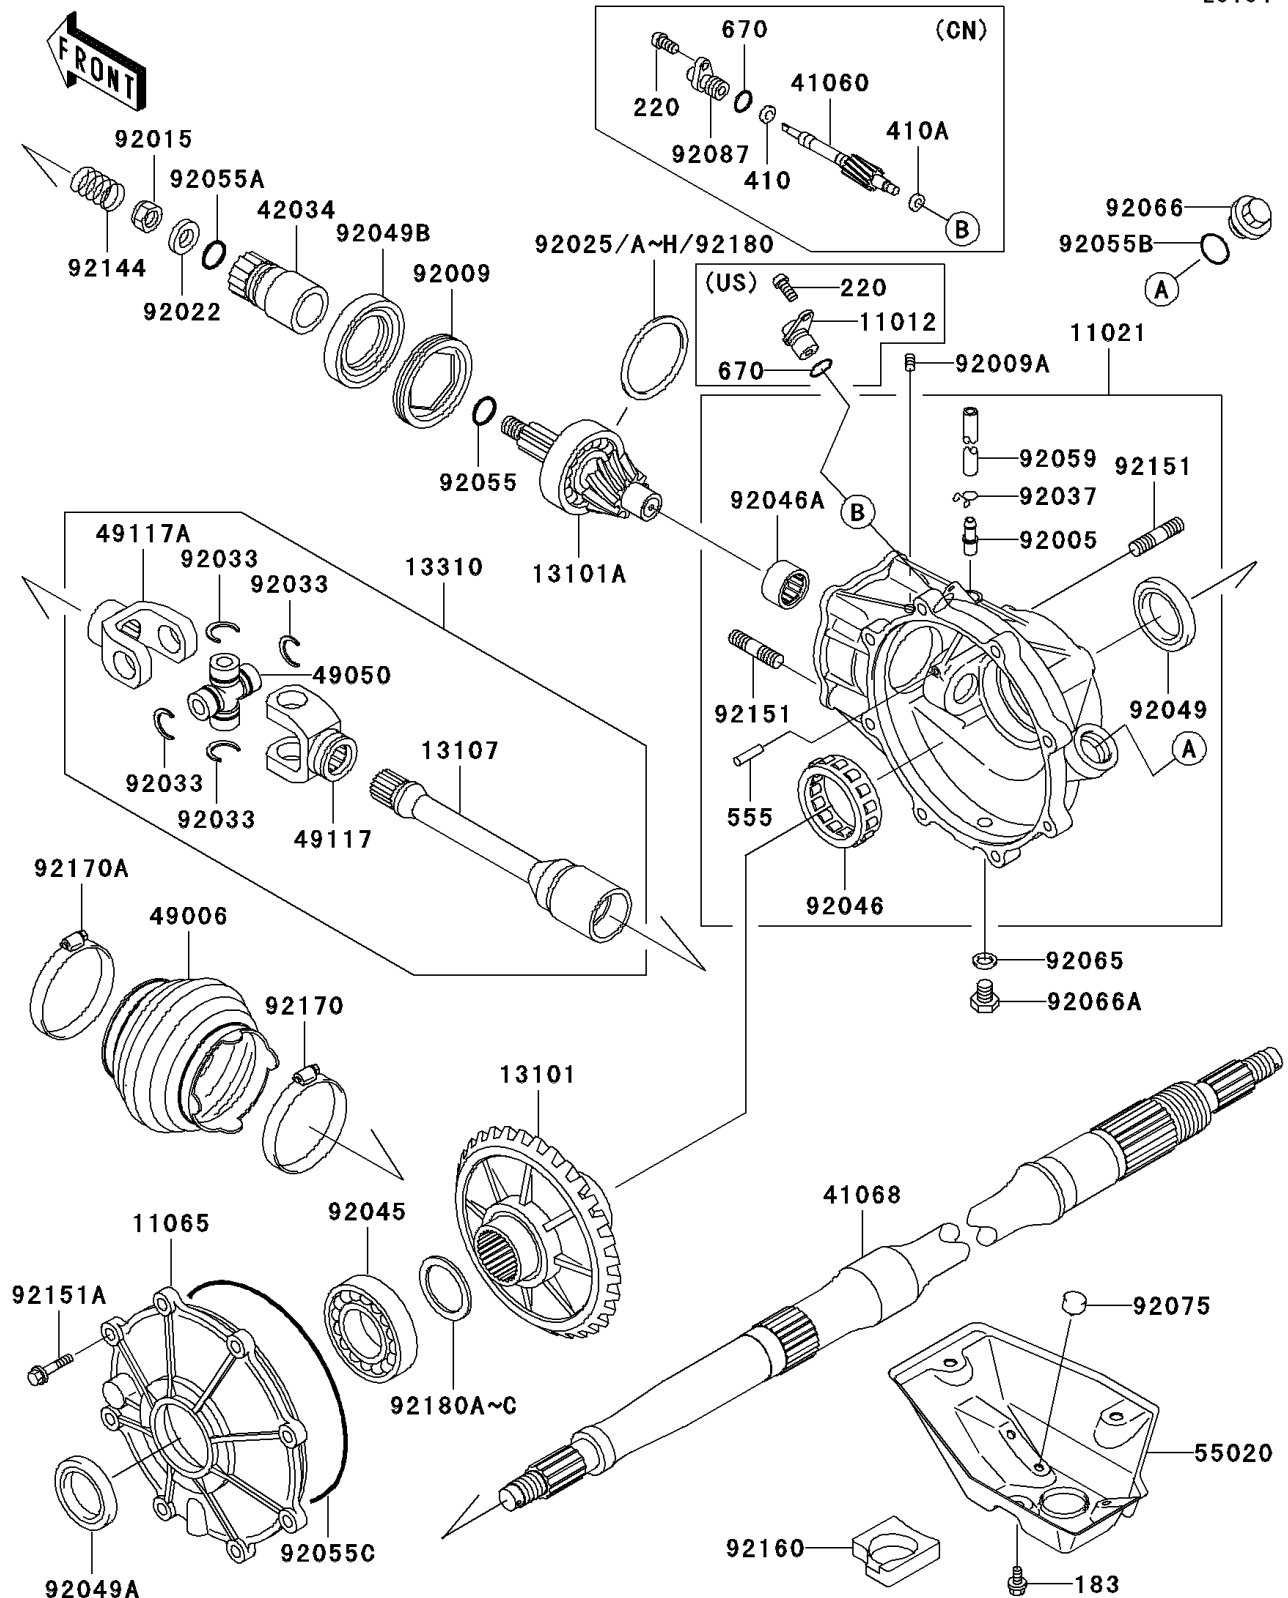

2001 Prairie 400

PARTS DIAGRAM

Drive Shaft

E3134

2001 Prairie 400

PARTS LIST

Drive Shaft

ITEM NAME

PART NUMBER

QUANTITY
