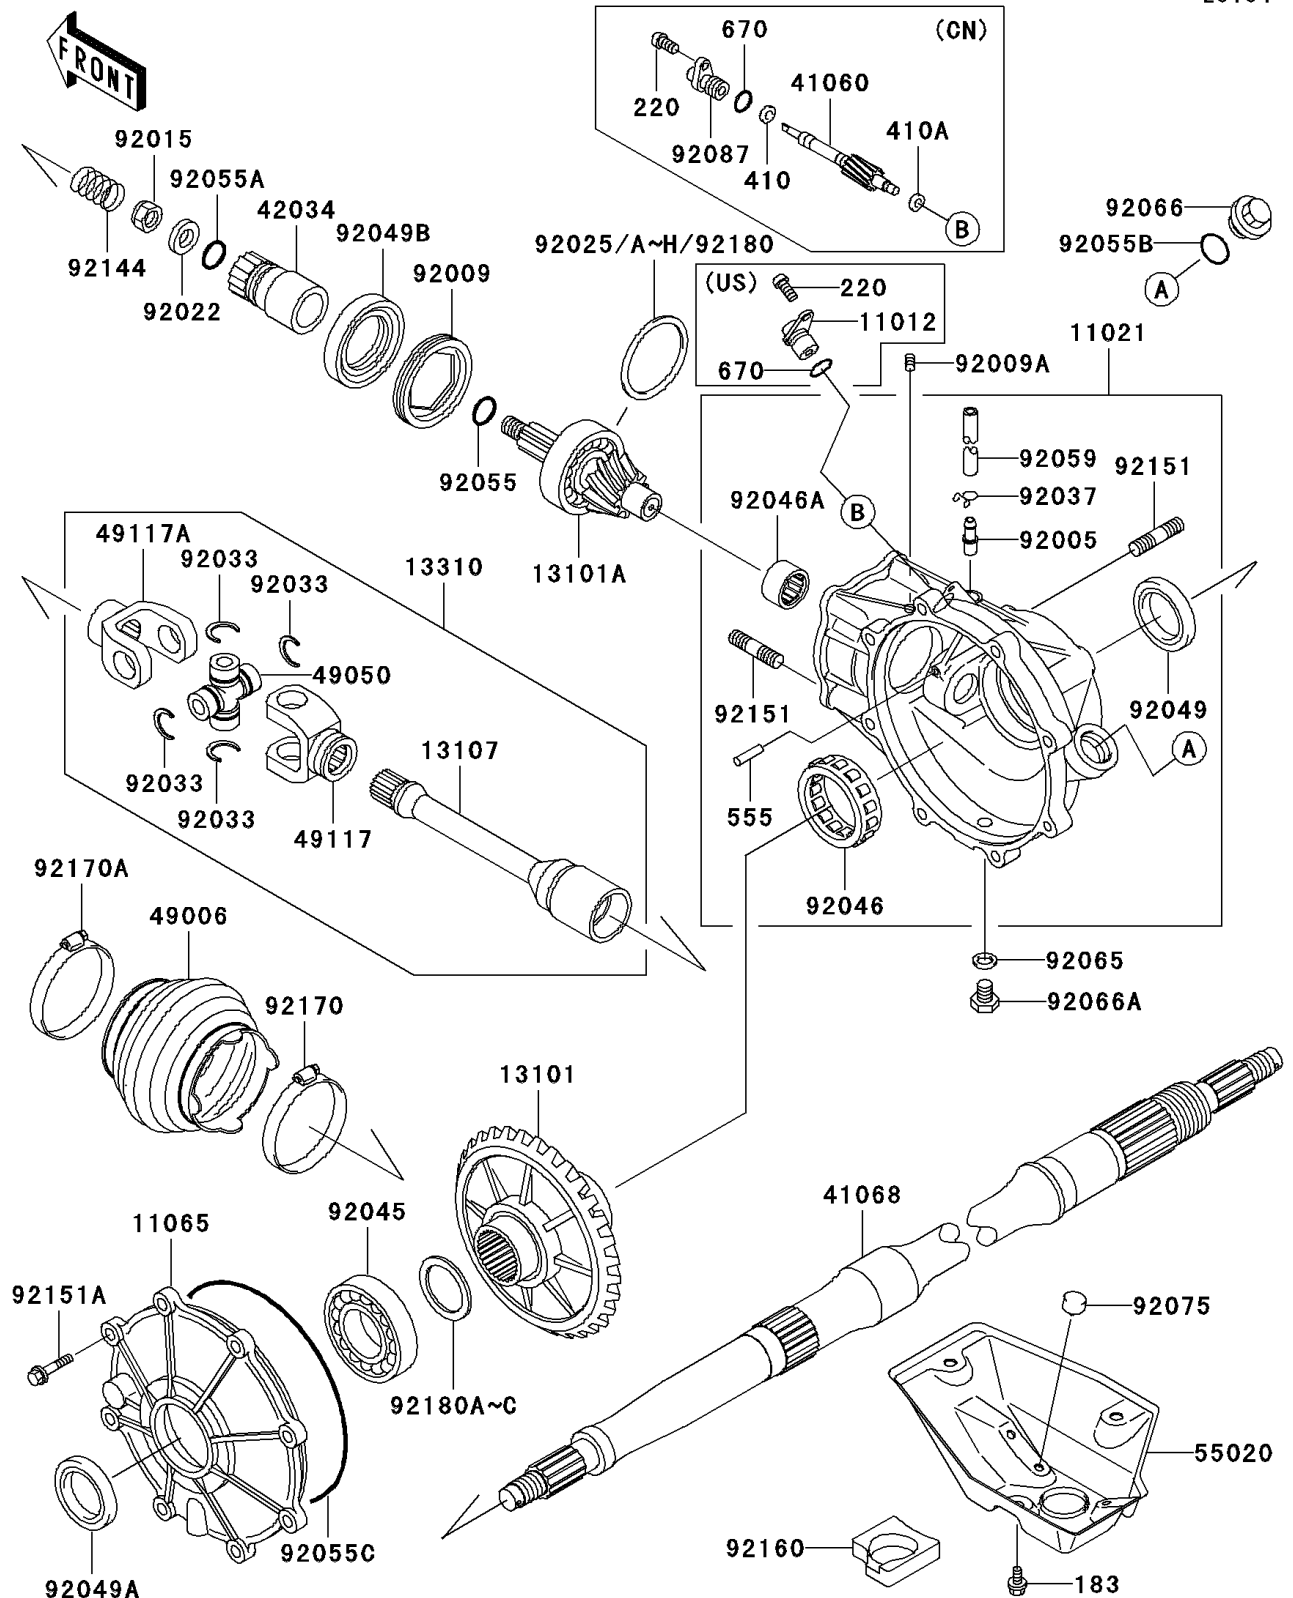

1999 Prairie 400

PARTS DIAGRAM

Drive Shaft

E3134

1999 Prairie 400

PARTS LIST

Drive Shaft

ITEM NAME

PART NUMBER

QUANTITY
