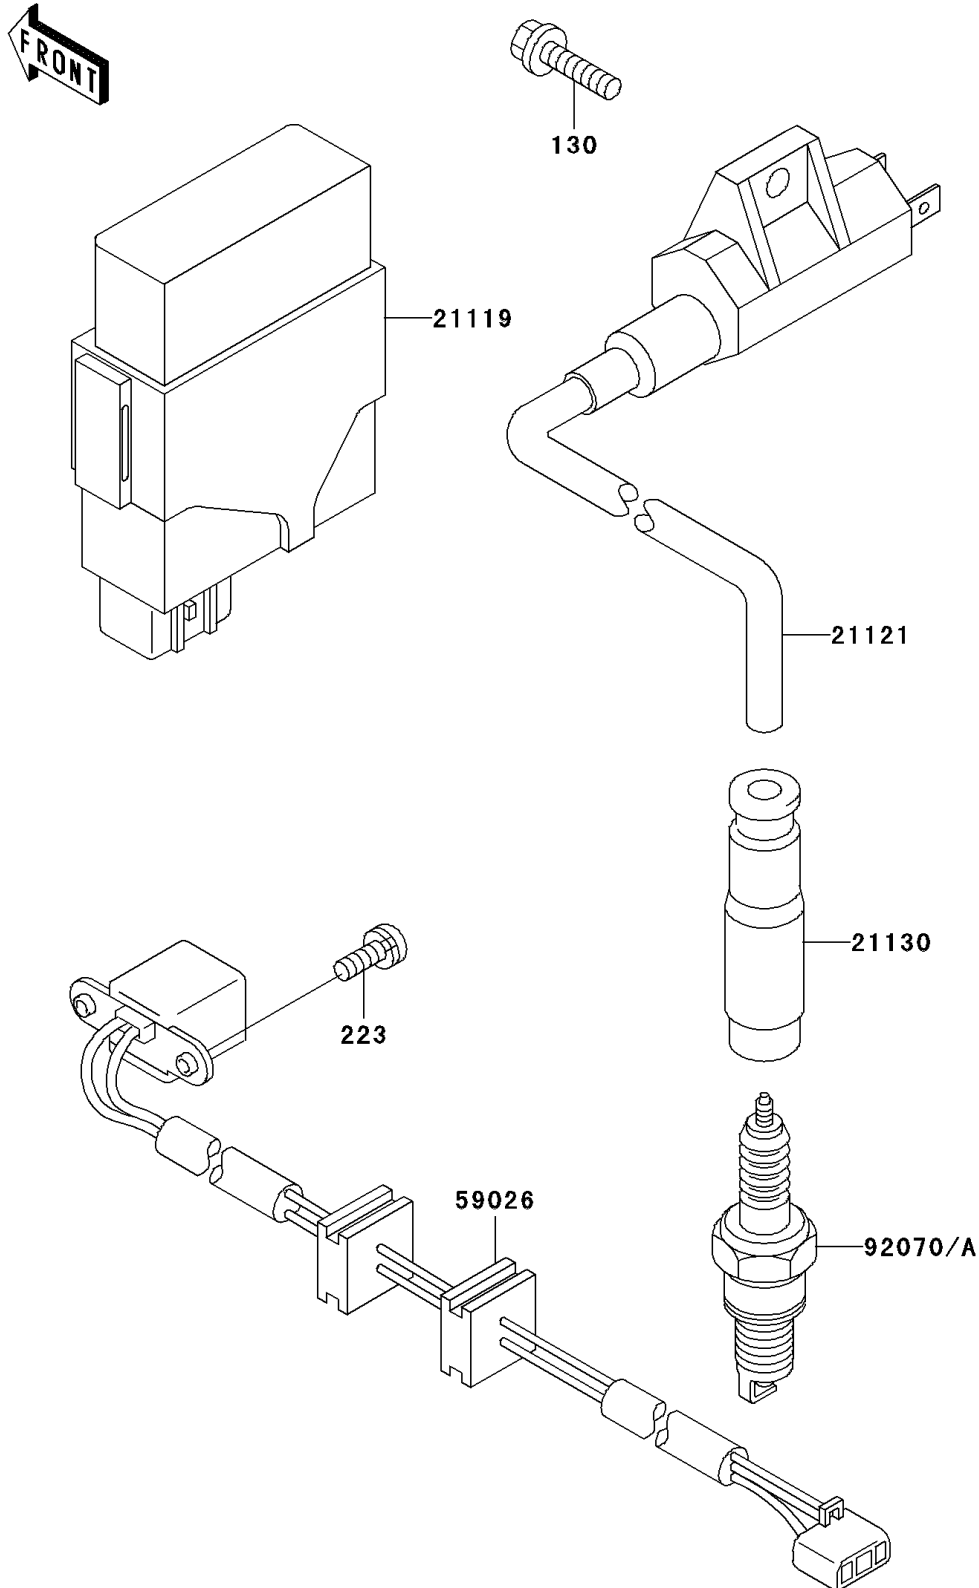

1999 Prairie 400

PARTS DIAGRAM

Ignition System

E1830

1999 Prairie 400

PARTS LIST

Ignition System

ITEM NAME	PART NUMBER	QUANTITY
-----------	-------------	----------
