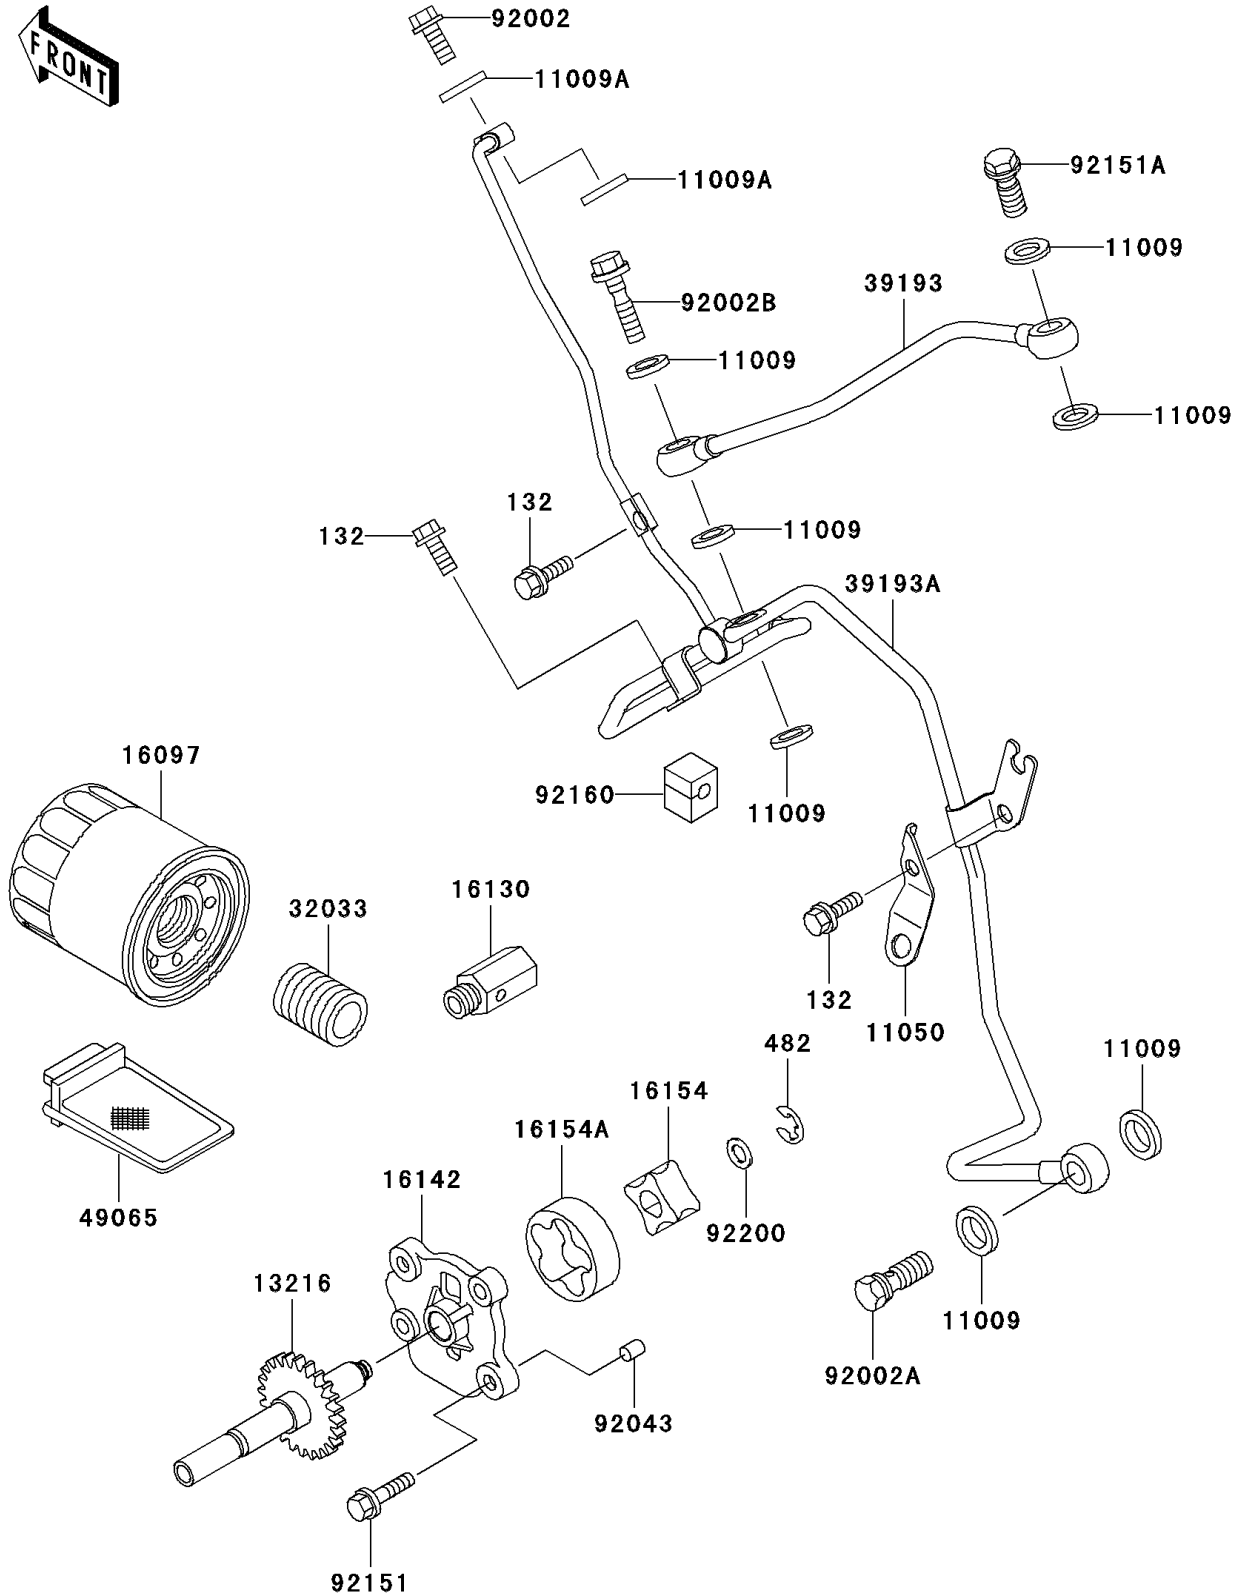

1999 Prairie 400

PARTS DIAGRAM

Oil Pump/Oil Filter

E1710

1999 Prairie 400

PARTS LIST

Oil Pump/Oil Filter

ITEM NAME

PART NUMBER

QUANTITY
