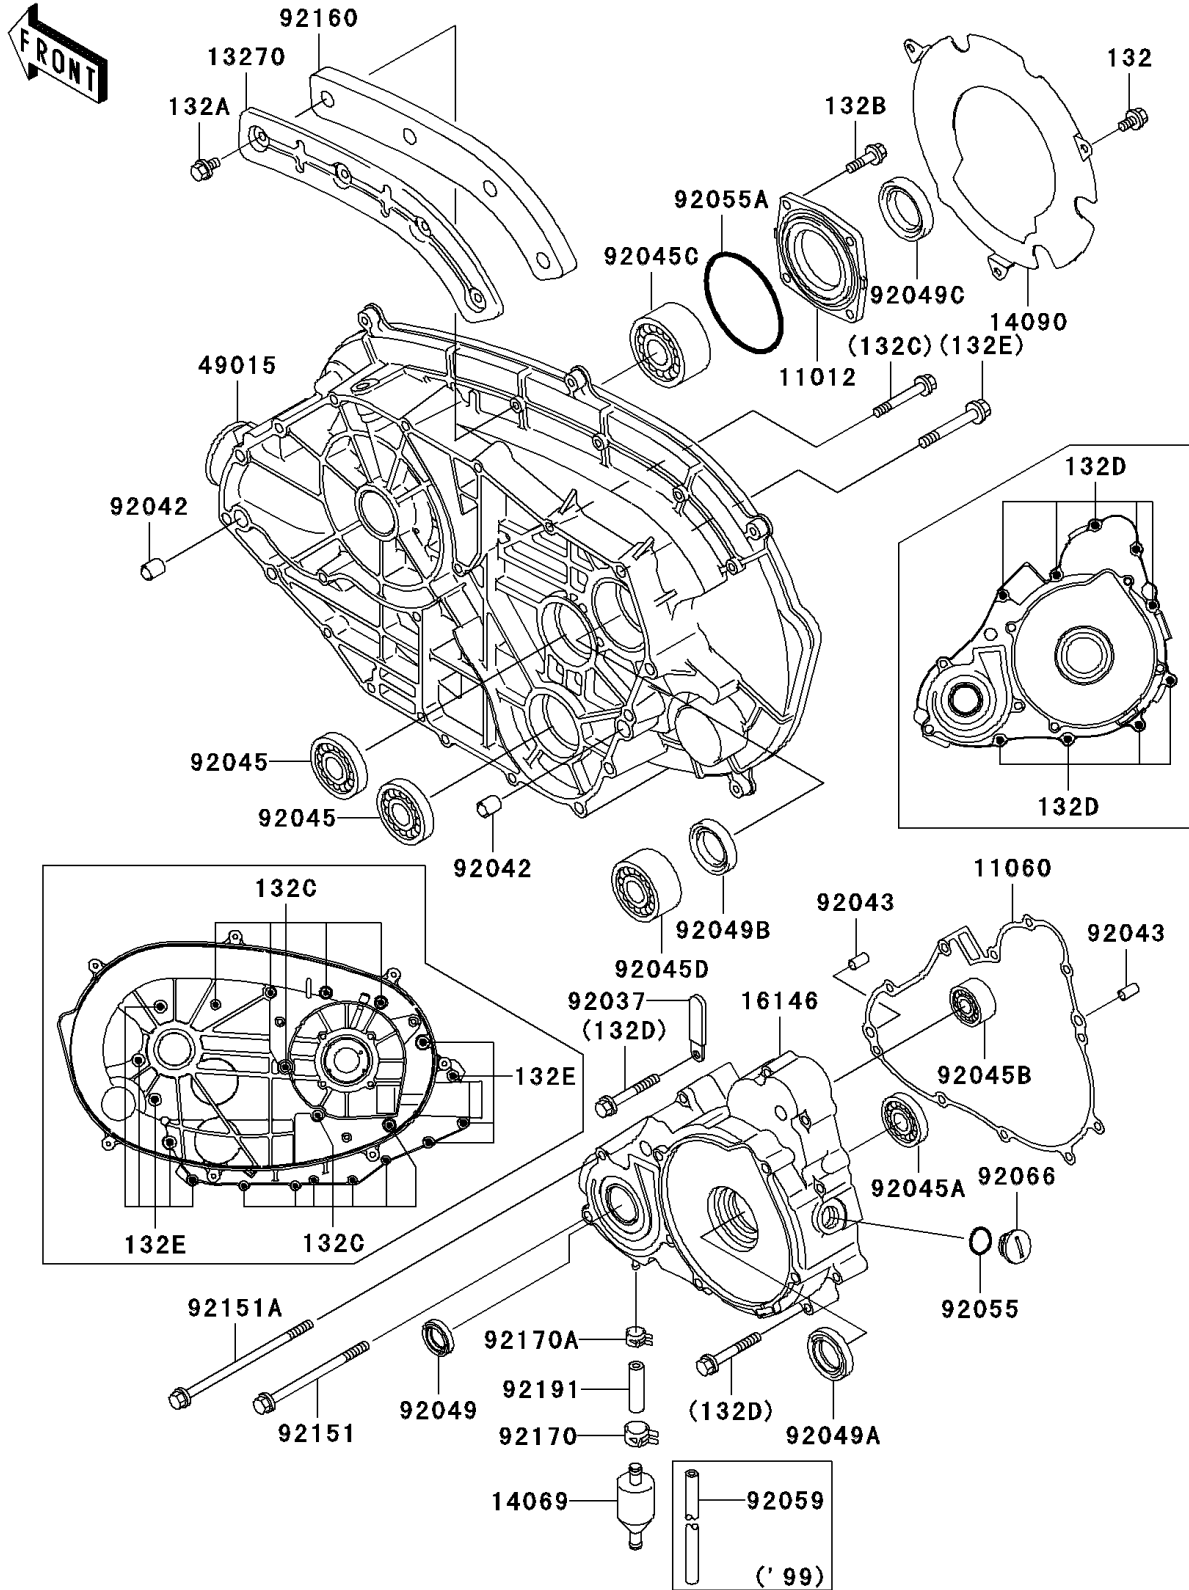

2001 Prairie 400

PARTS DIAGRAM

Engine Cover(s)

E1431

2001 Prairie 400

PARTS LIST

Engine Cover(s)

ITEM NAME

PART NUMBER

QUANTITY
